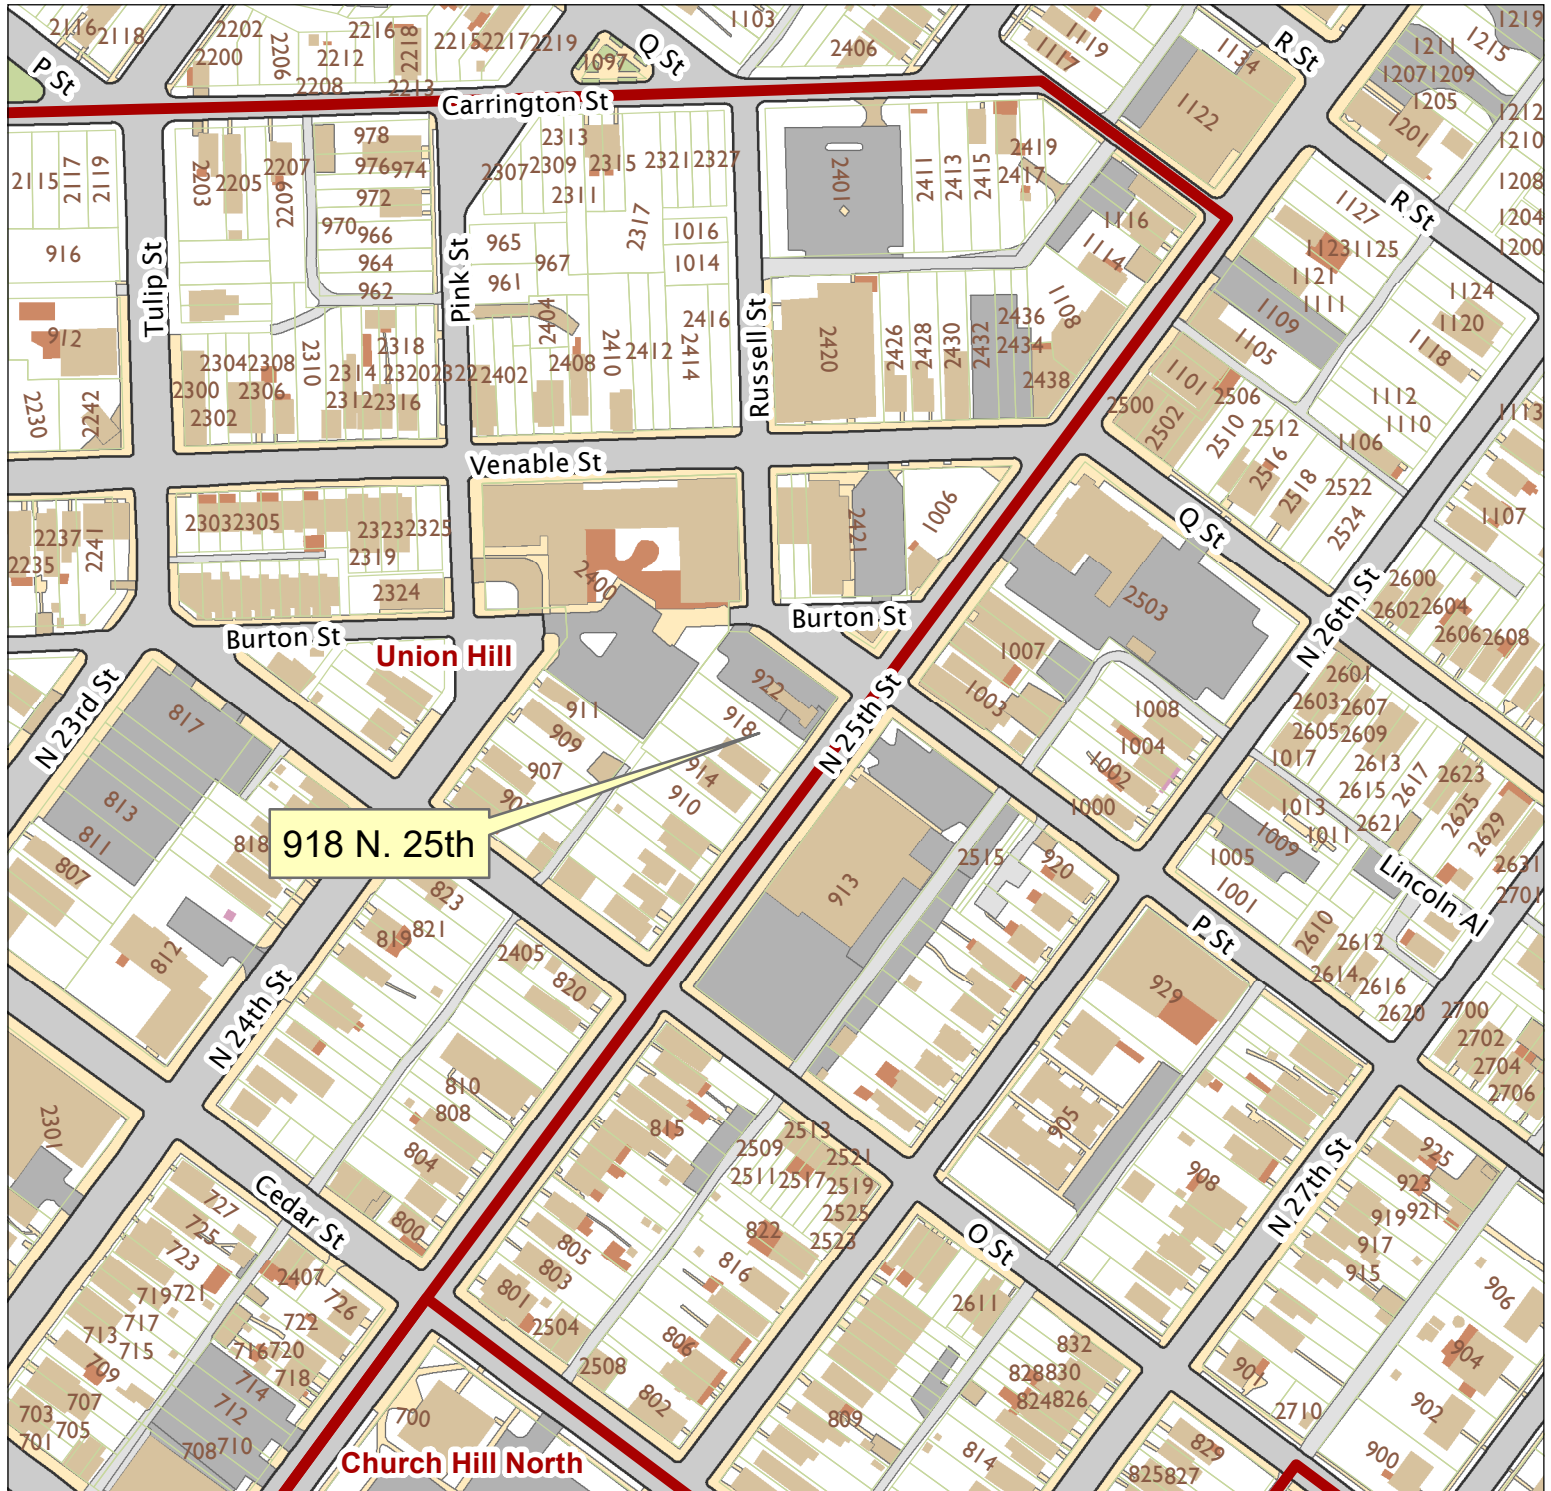

918 N. 25th Street

City of Richmond, VA

Geographic Information Systems

Map printed by jonescl2 on 2019.03.07.

Document Path: G:\PDR\Planning & Preservation\CAR\Meetings\00 Current Meeting\Base Maps\Tools\Base Map.mxd

Disclaimer:
The City of Richmond assumes no liability either for any errors, omissions, or inaccuracies in the information provided regardless of the cause of such or for any decision made, action taken, or action not taken by the user in reliance upon any maps or information provided herein.