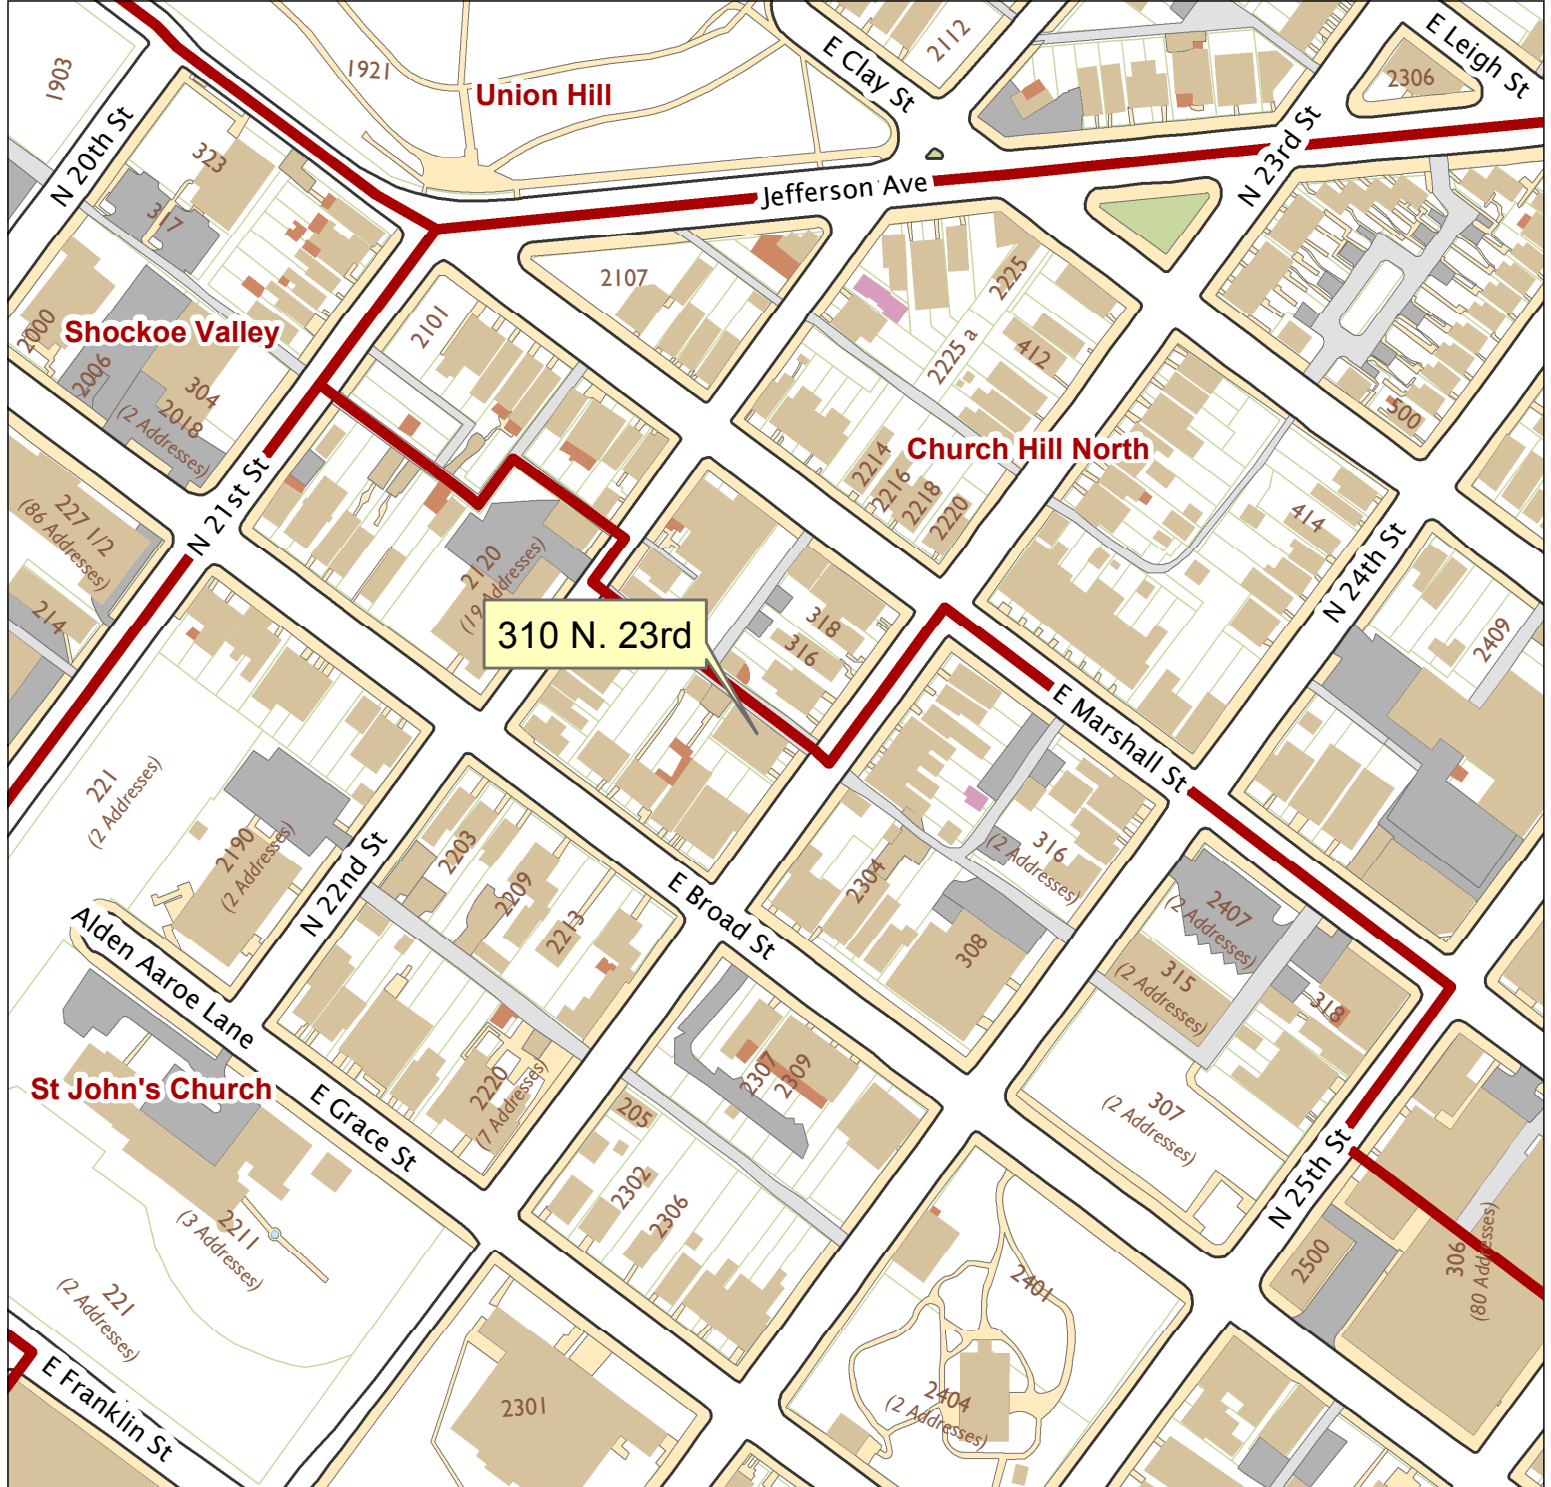

# 310 N. 23rd Street

City of Richmond, VA

Geographic Information Systems

310 N. 23rd

1 inch = 200 feet

Map printed by palmquwd on 2015.04.16.

Document Path: G:\PDR\Planning & Preservation\CAR\Applications\Base Maps\Base Map.mxd

**Disclaimer:**

The City of Richmond assumes no liability either for any errors, omissions, or inaccuracies in the information provided regardless of the cause of such or for any decision made, action taken, or action not taken by the user in reliance upon any maps or information provided herein.

Location Reference