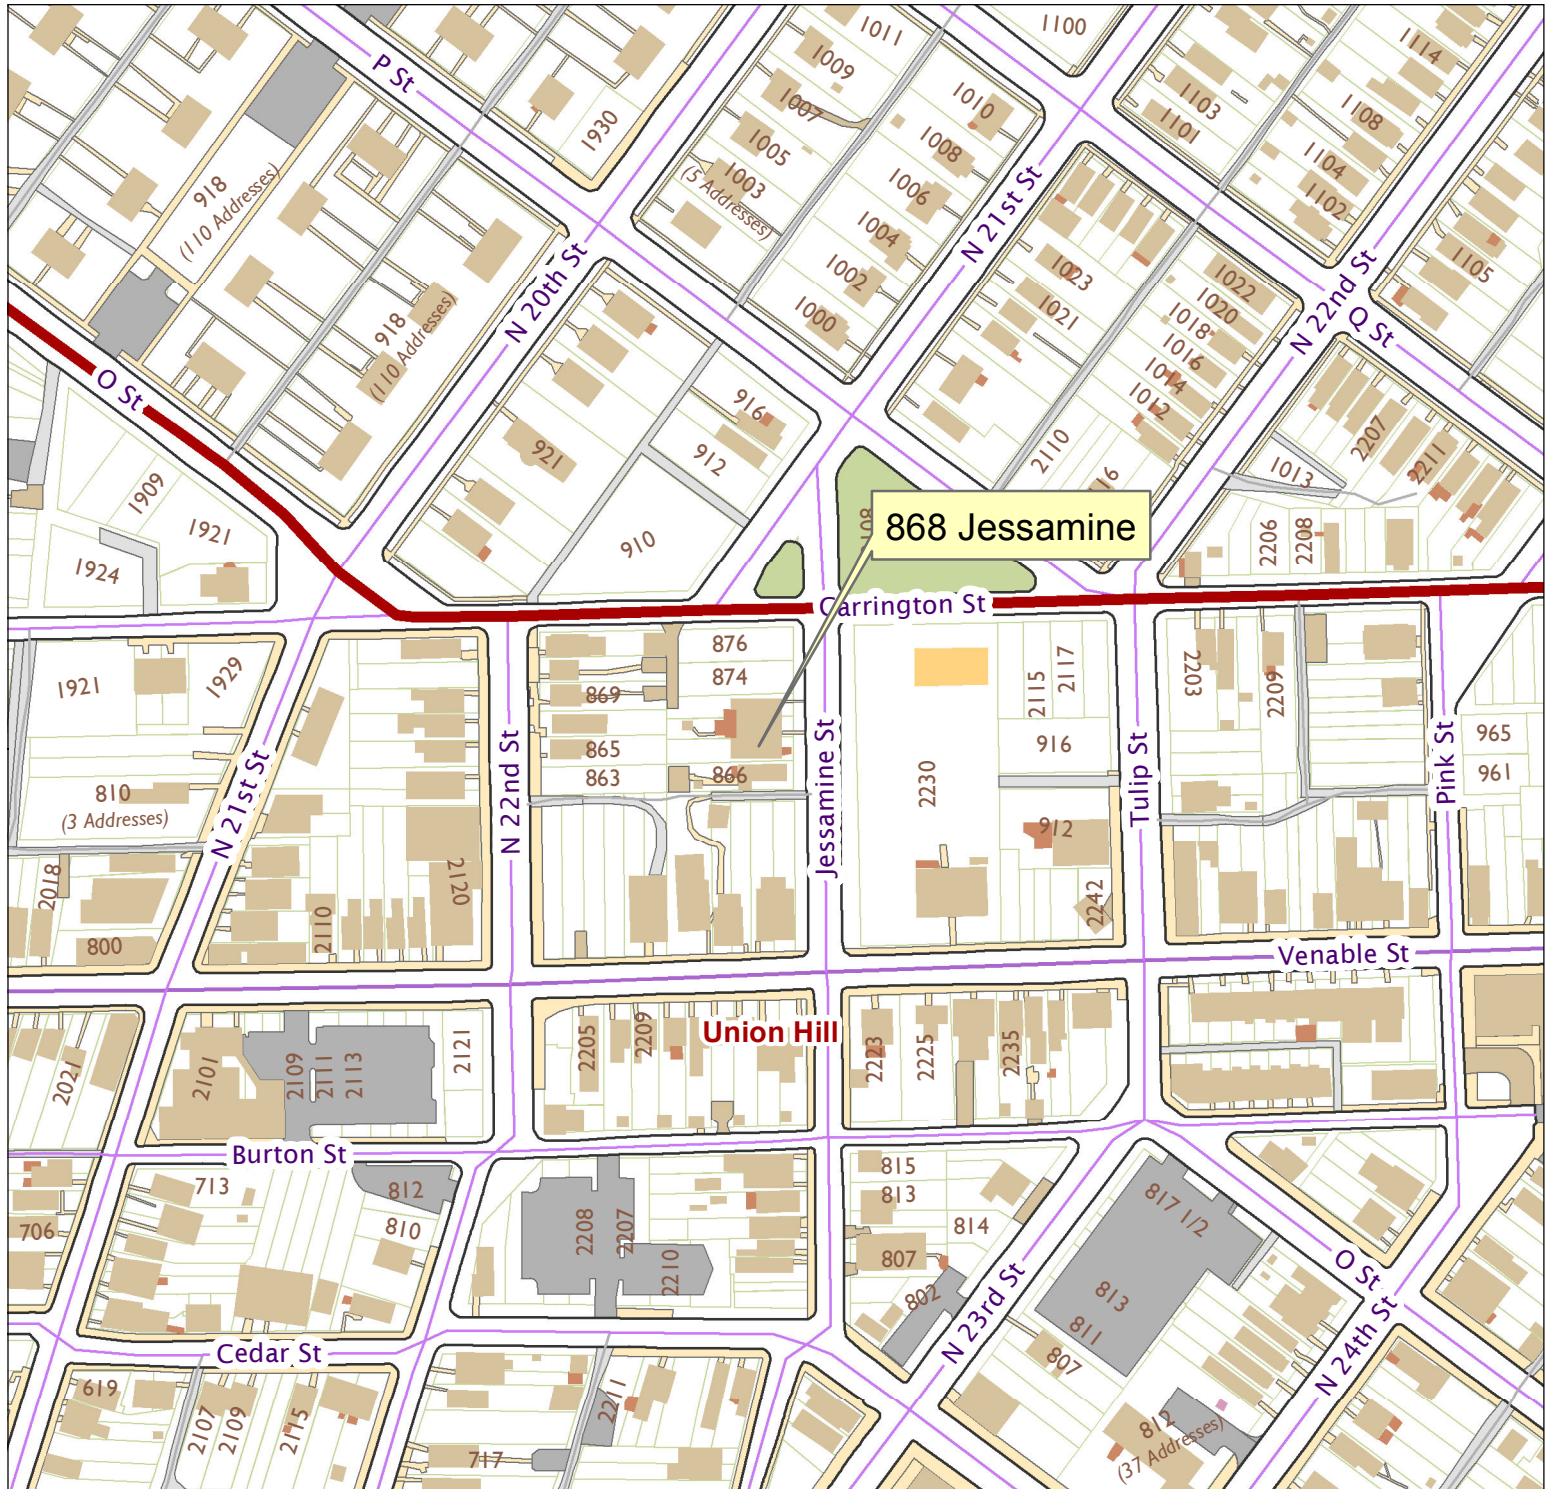

868 Jessamine Street

City of Richmond, VA

Geographic Information Systems

1 inch = 200 feet

Map printed by palmquwd on 2014.09.03.

Document Path: G:\PDR\Planning & Preservation\CAR\Applications\Base Maps\Base Map.mxd

Disclaimer:

The City of Richmond assumes no liability either for any errors, omissions, or inaccuracies in the information provided regardless of the cause of such or for any decision made, action taken, or action not taken by the user in reliance upon any maps or information provided herein.

Location Reference