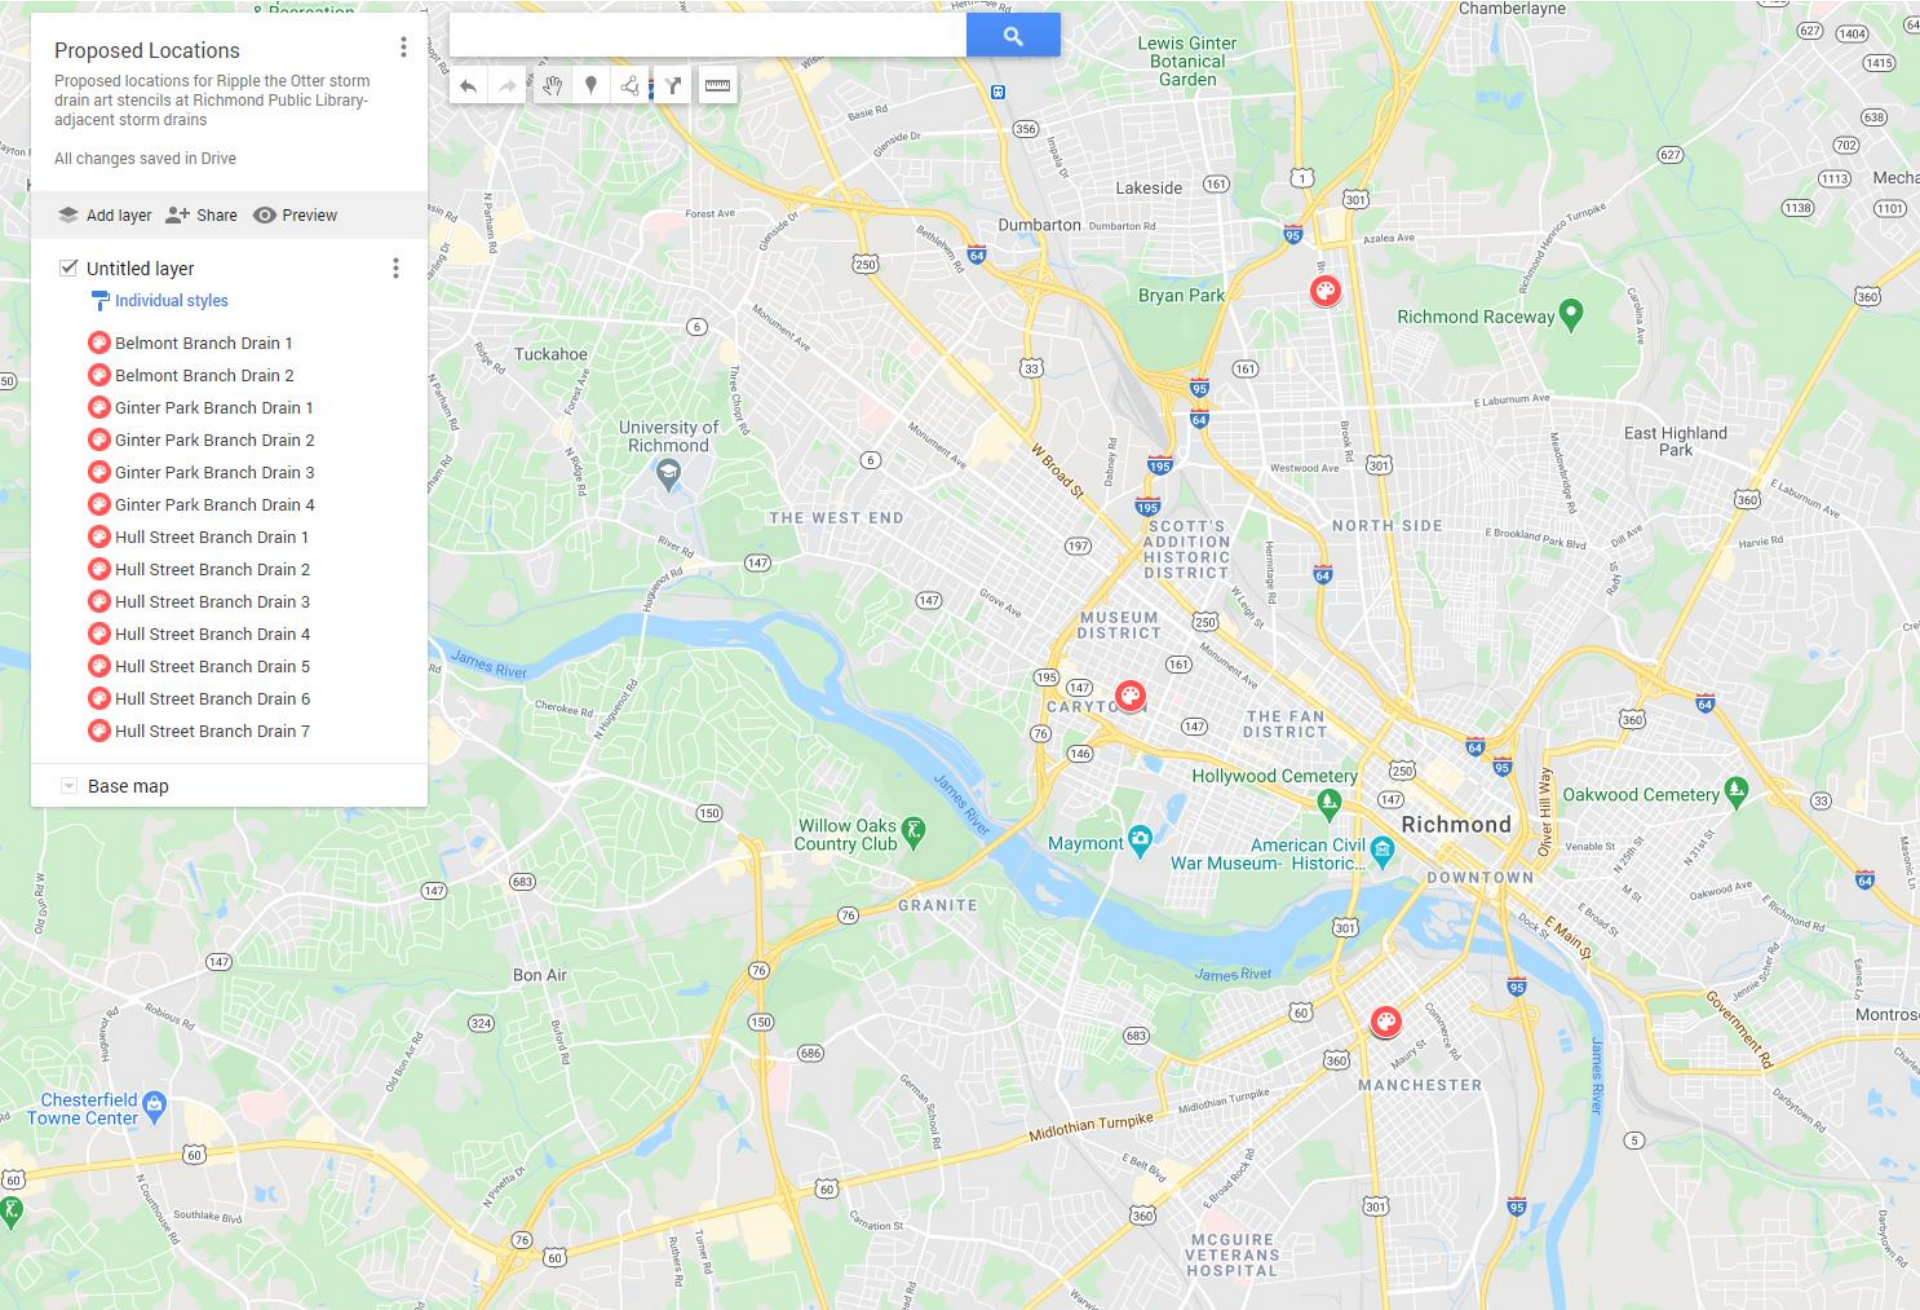

Ripple the Otter Storm Drain Art Stencils

2020

Richmond Public Library-Adjacent Drains

Stencil Artwork (as installed)

Proposed Locations

Proposed Locations

Proposed locations for Ripple the Otter storm drain art stencils at Richmond Public Library-adjacent storm drains

Base map

Belmont Branch Library

3100 Ellwood Avenue

Ginter Park Branch Library

1200 Westbrook Avenue

Hull Street Branch Library

1400 Hull Street