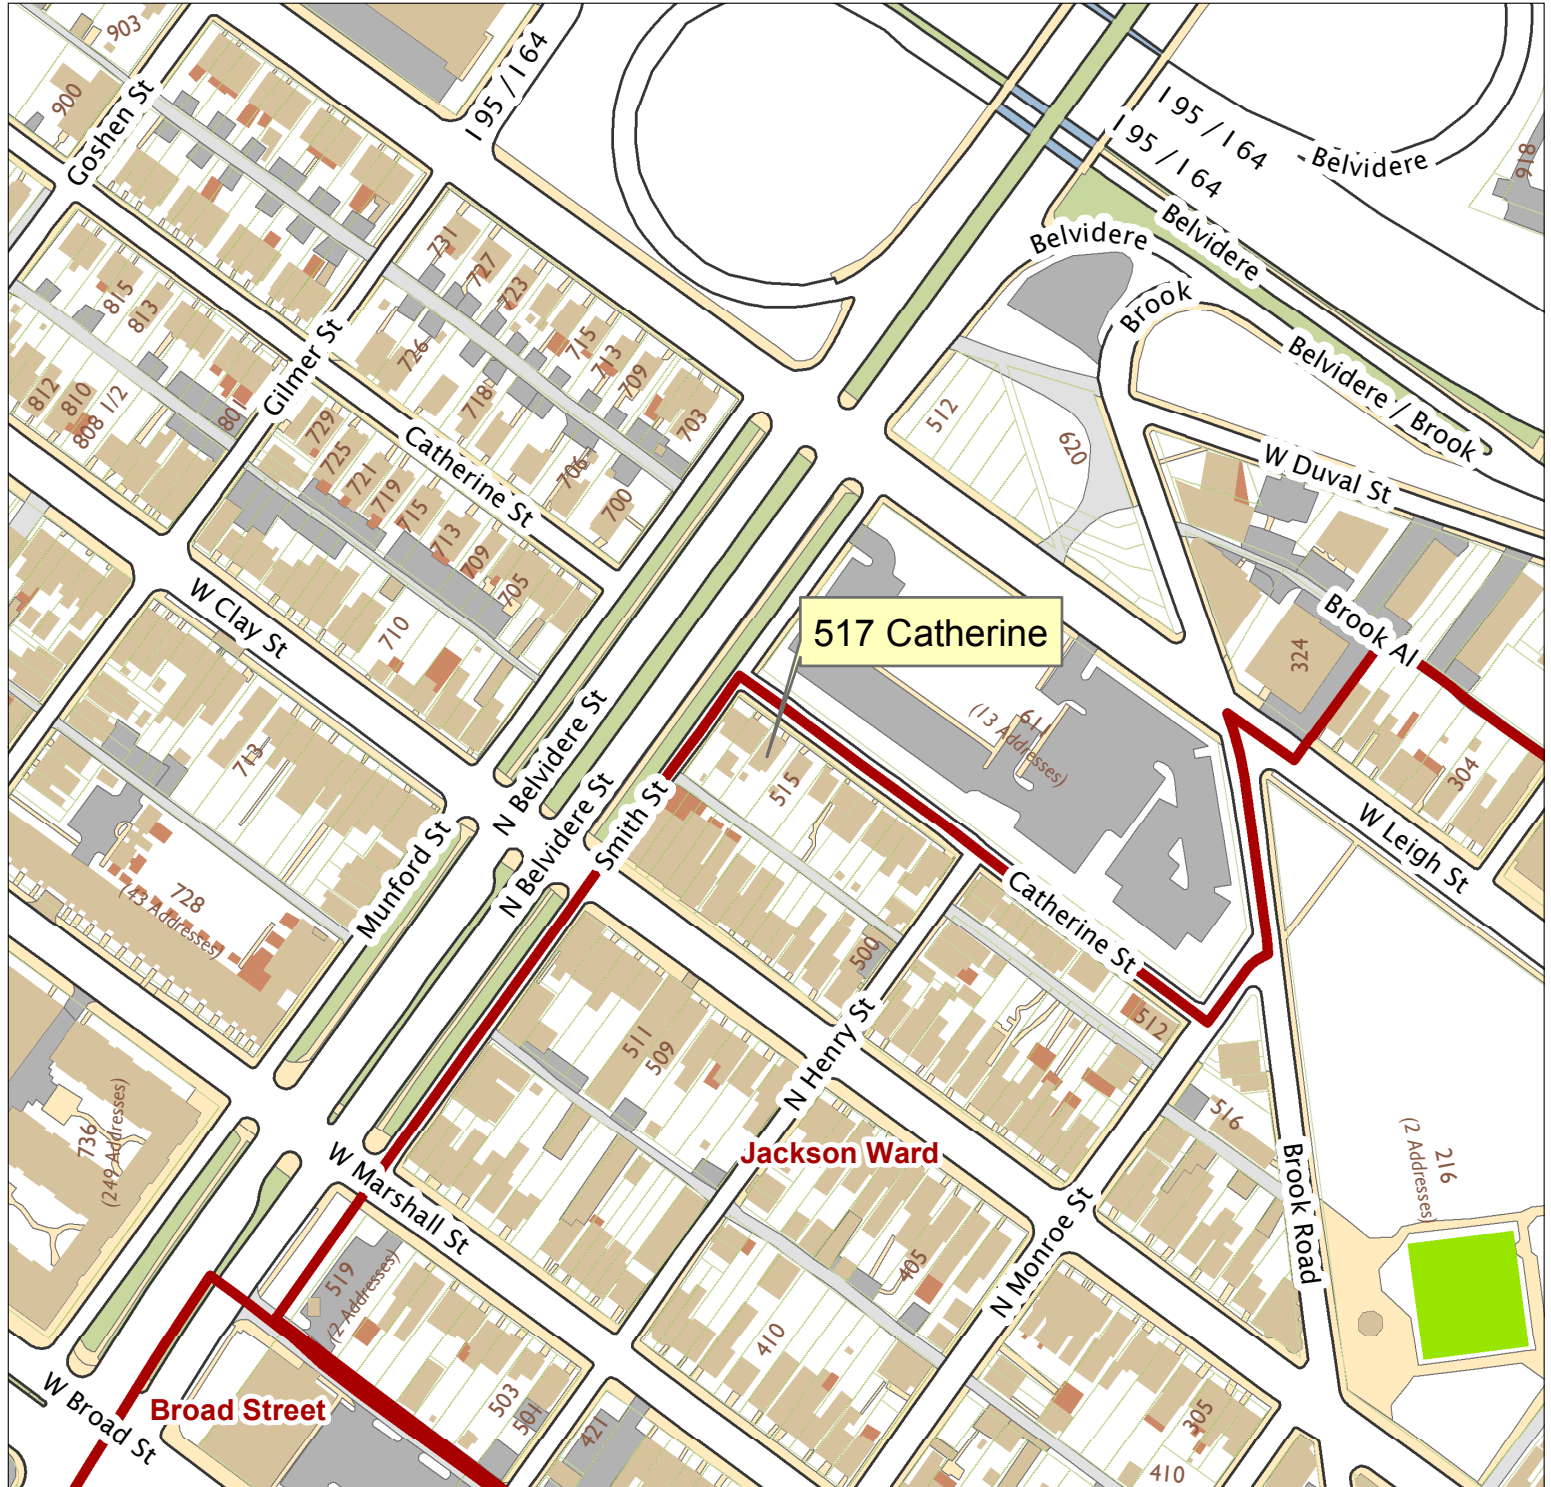

# 517 Catherine Street

City of Richmond, VA

Geographic Information Systems

1 inch = 200 feet

Map printed by jeffricr on 2017.06.05.

Document Path: \\Dit-file02-pv\commdev\S\PDR\Planning & Preservation\CAR\Applications\Base Maps\Base Map.mxd

Disclaimer:

The City of Richmond assumes no liability either for any errors, omissions, or inaccuracies in the information provided regardless of the cause of such or for any decision made, action taken, or action not taken by the user in reliance upon any maps or information provided herein.

Location Reference