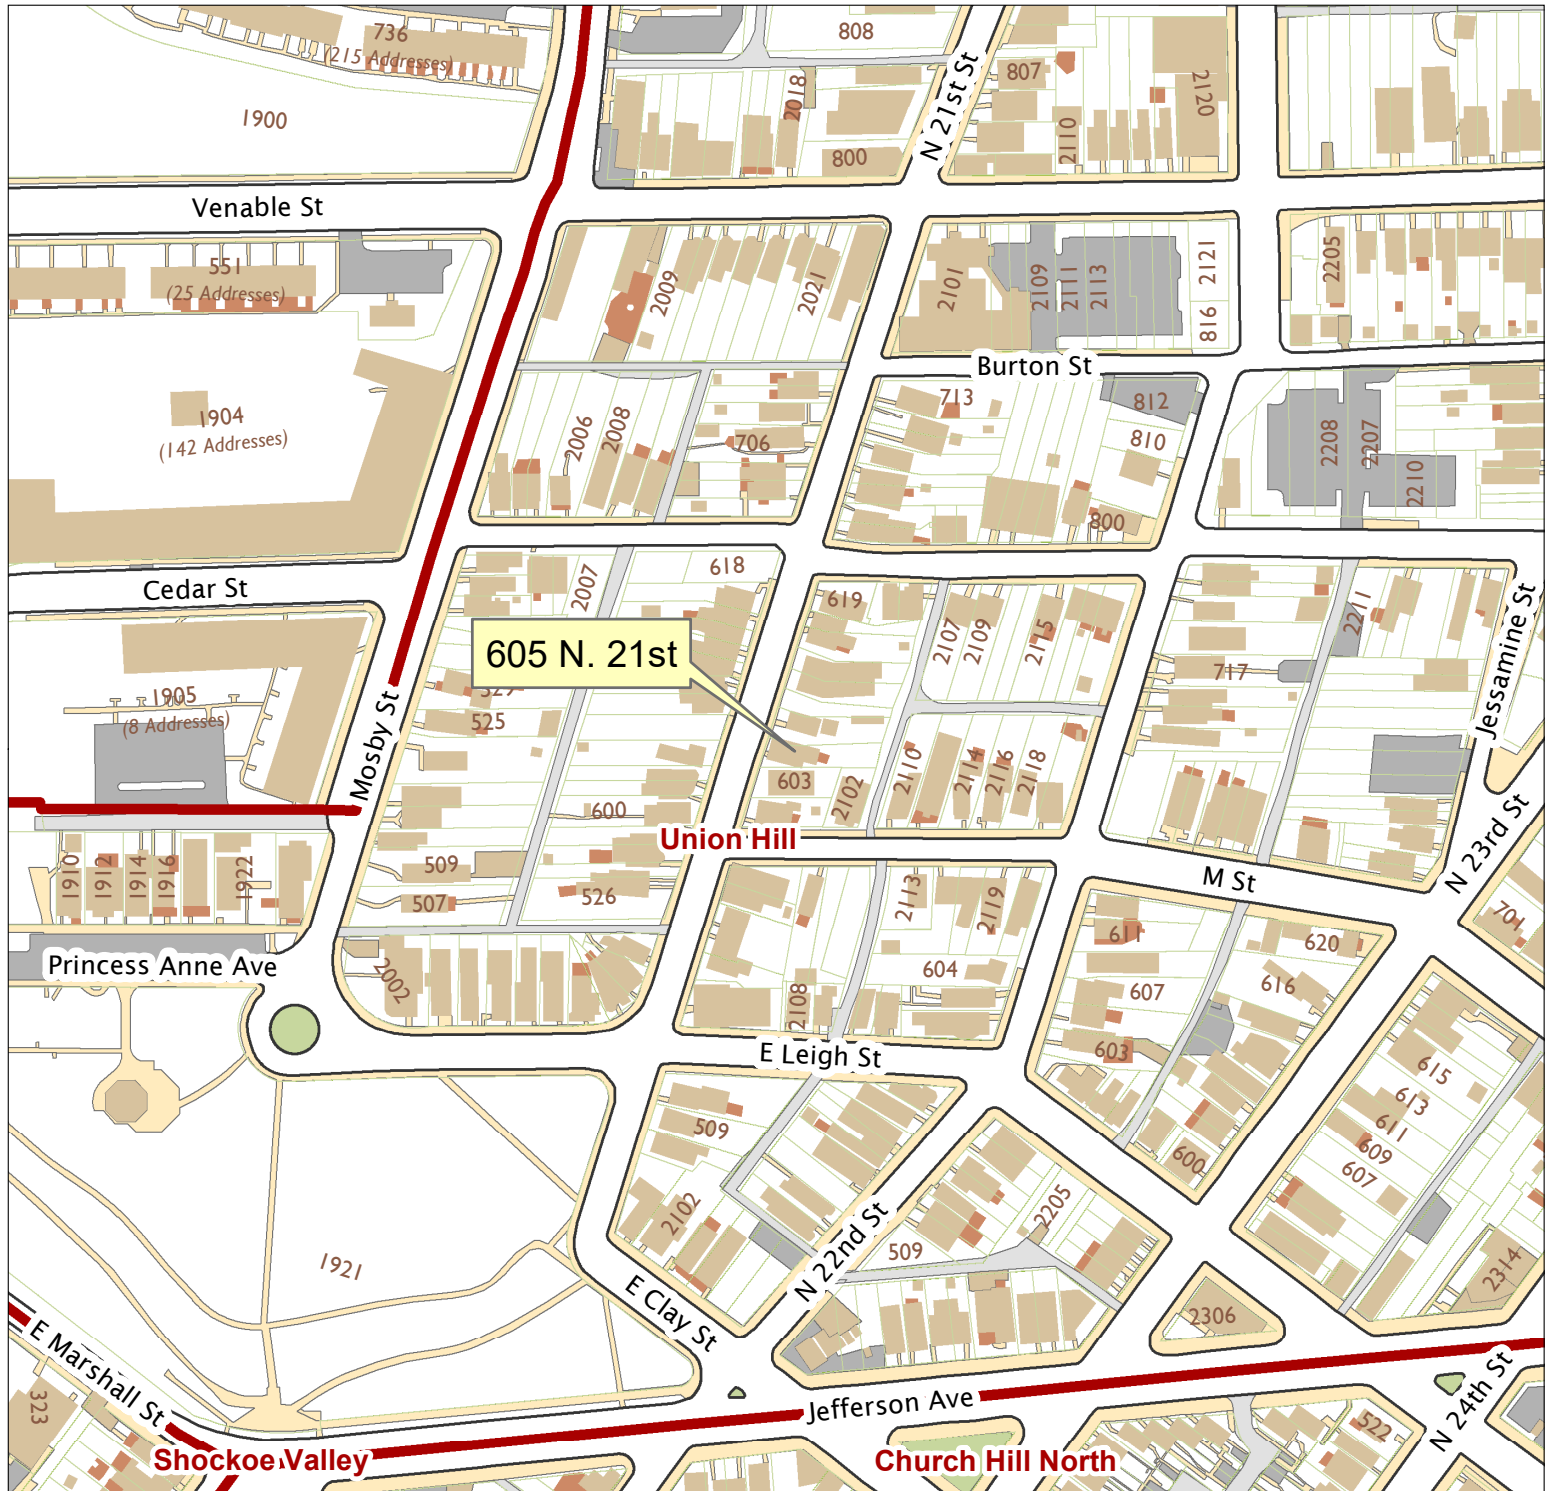

605 N. 21st Street

City of Richmond, VA

Geographic Information Systems

1 inch = 200 feet

Map printed by jeffricr on 2018.06.12.

Document Path: \\D:\file02-pv\commdev\\$\PDR\Planning & Preservation\CAR\Applications\Base Maps\Base Map.mxd

Disclaimer:
The City of Richmond assumes no liability either for any errors, omissions, or inaccuracies in the information provided regardless of the cause of such or for any decision made, action taken, or action not taken by the user in reliance upon any maps or information provided herein.

Location Reference