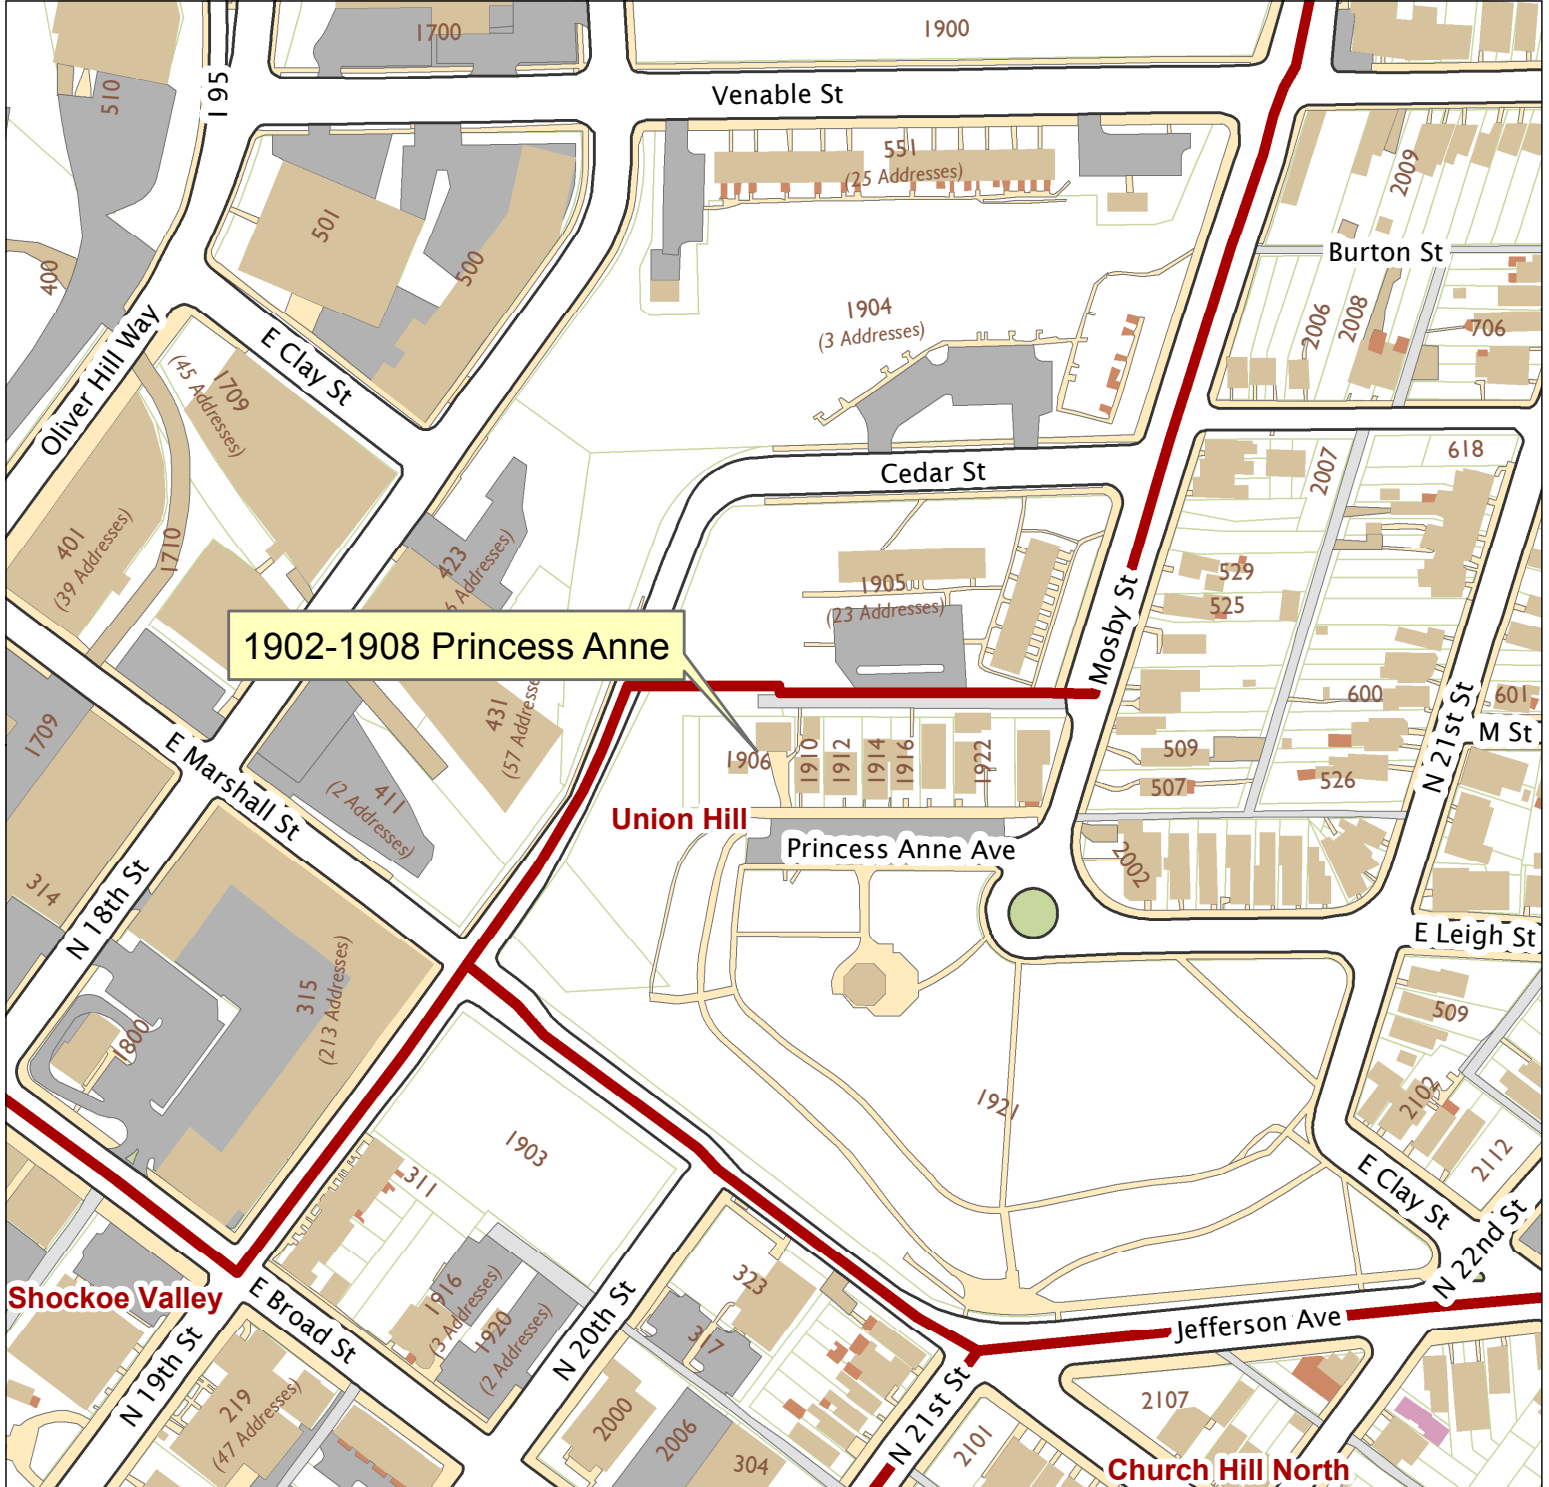

1902-1908 Princess Anne Avenue

City of Richmond, VA

Geographic Information Systems

1 inch = 200 feet

Map printed by palmquwd on 2015.04.16.

Document Path: G:\PDR\Planning & Preservation\CAR\Applications\Base Maps\Base Map.mxd

Disclaimer:

The City of Richmond assumes no liability either for any errors, omissions, or inaccuracies in the information provided regardless of the cause of such or for any decision made, action taken, or action not taken by the user in reliance upon any maps or information provided herein.

Location Reference