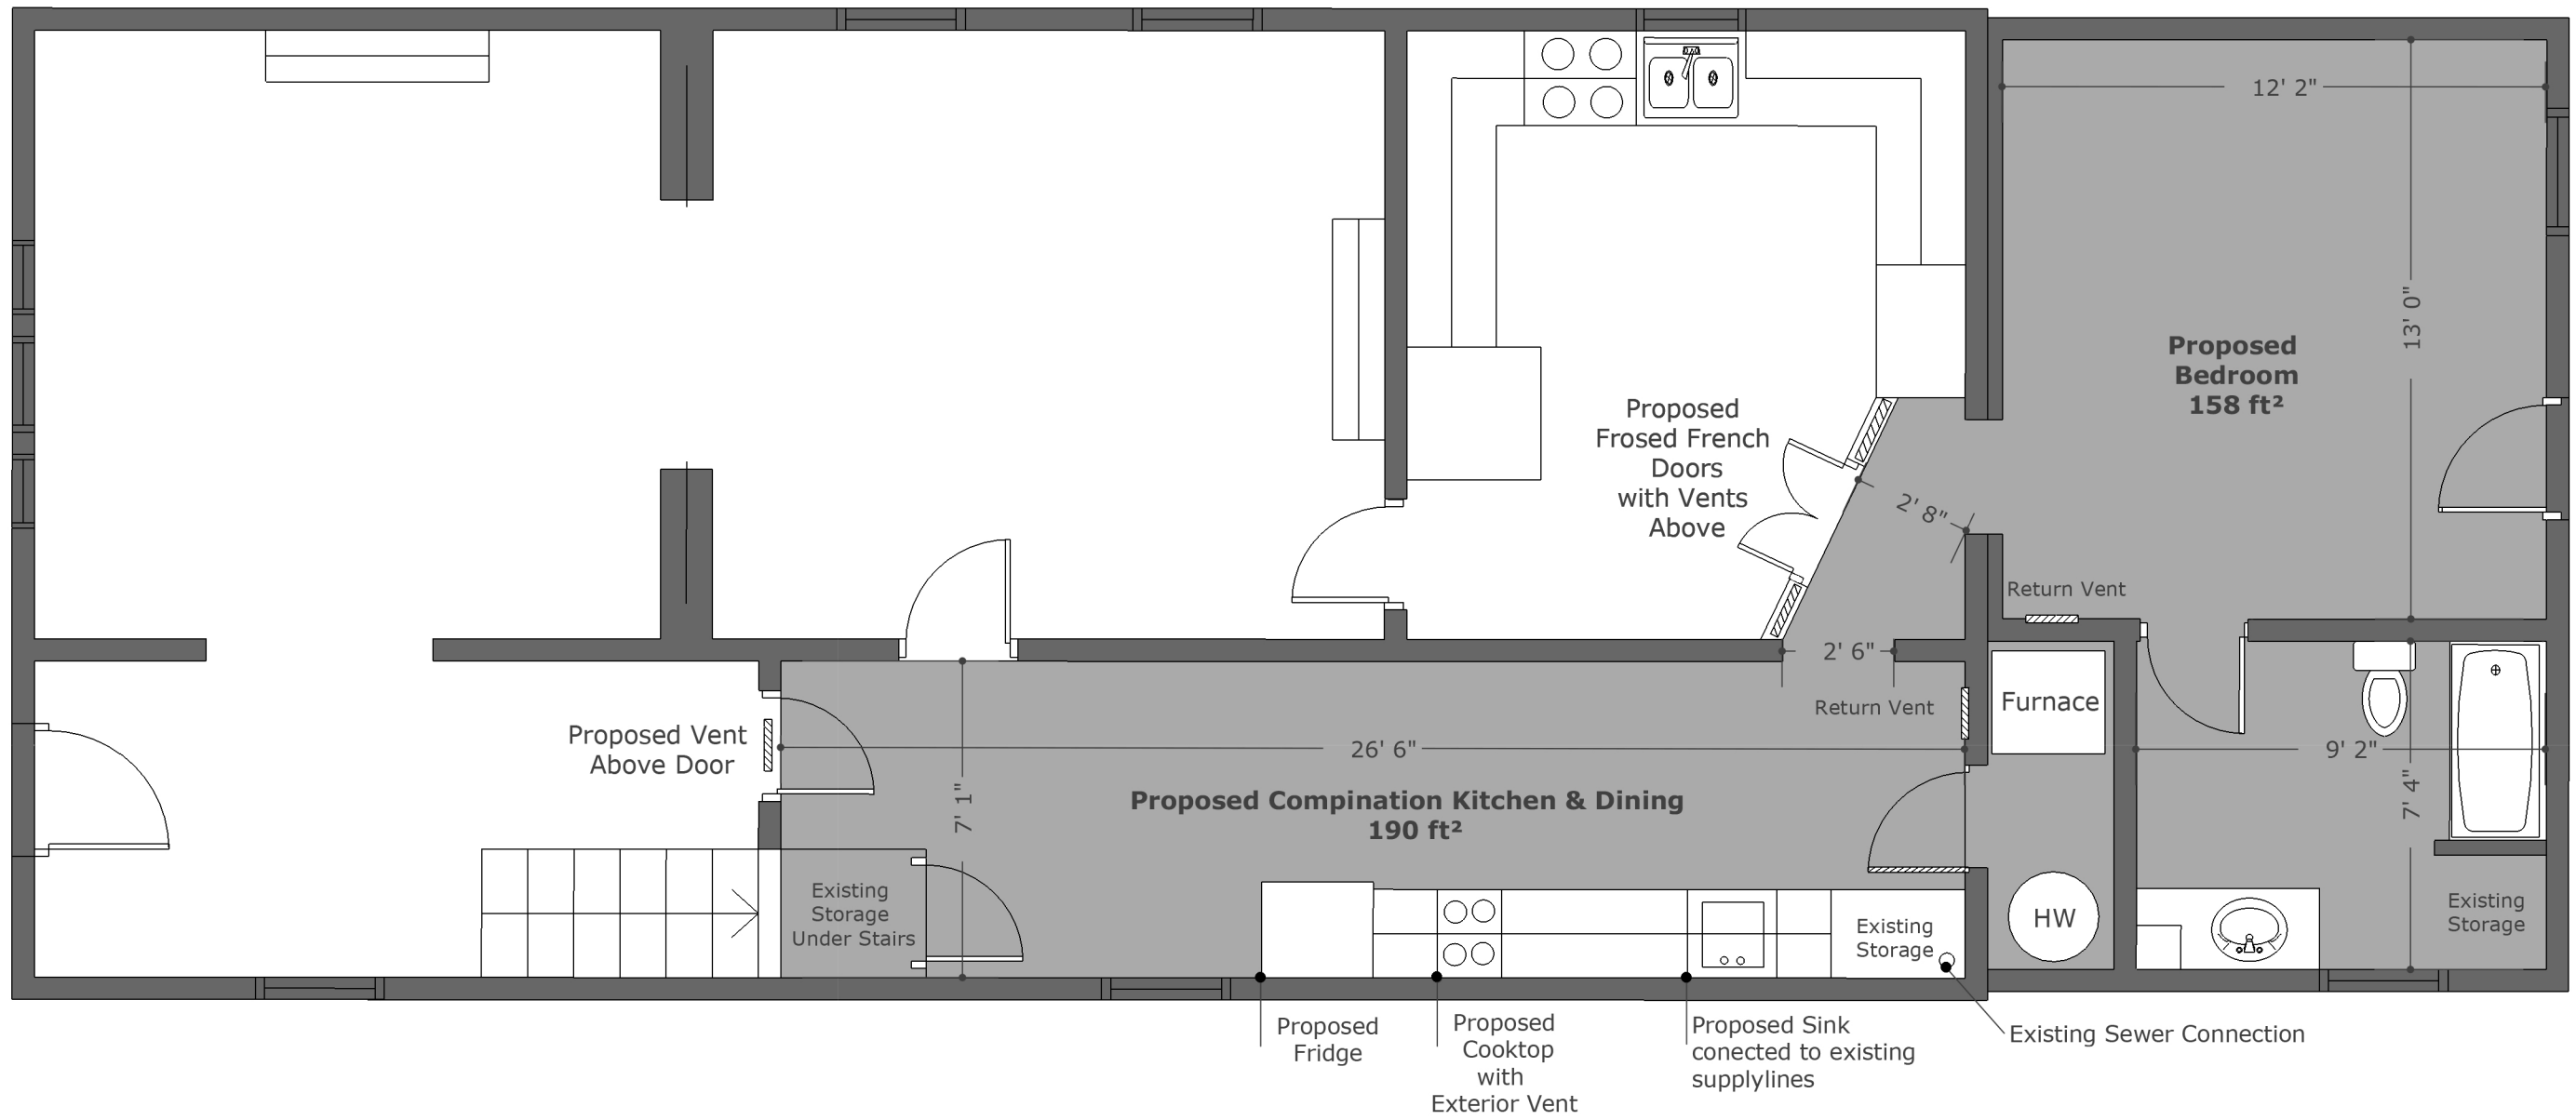

Existing first Floor Plan Shown On Lot

Parcel: 3300 SqFt

First Floor Plan With Proposed Suite In Grey
 Suite Area will be 426 SqFt