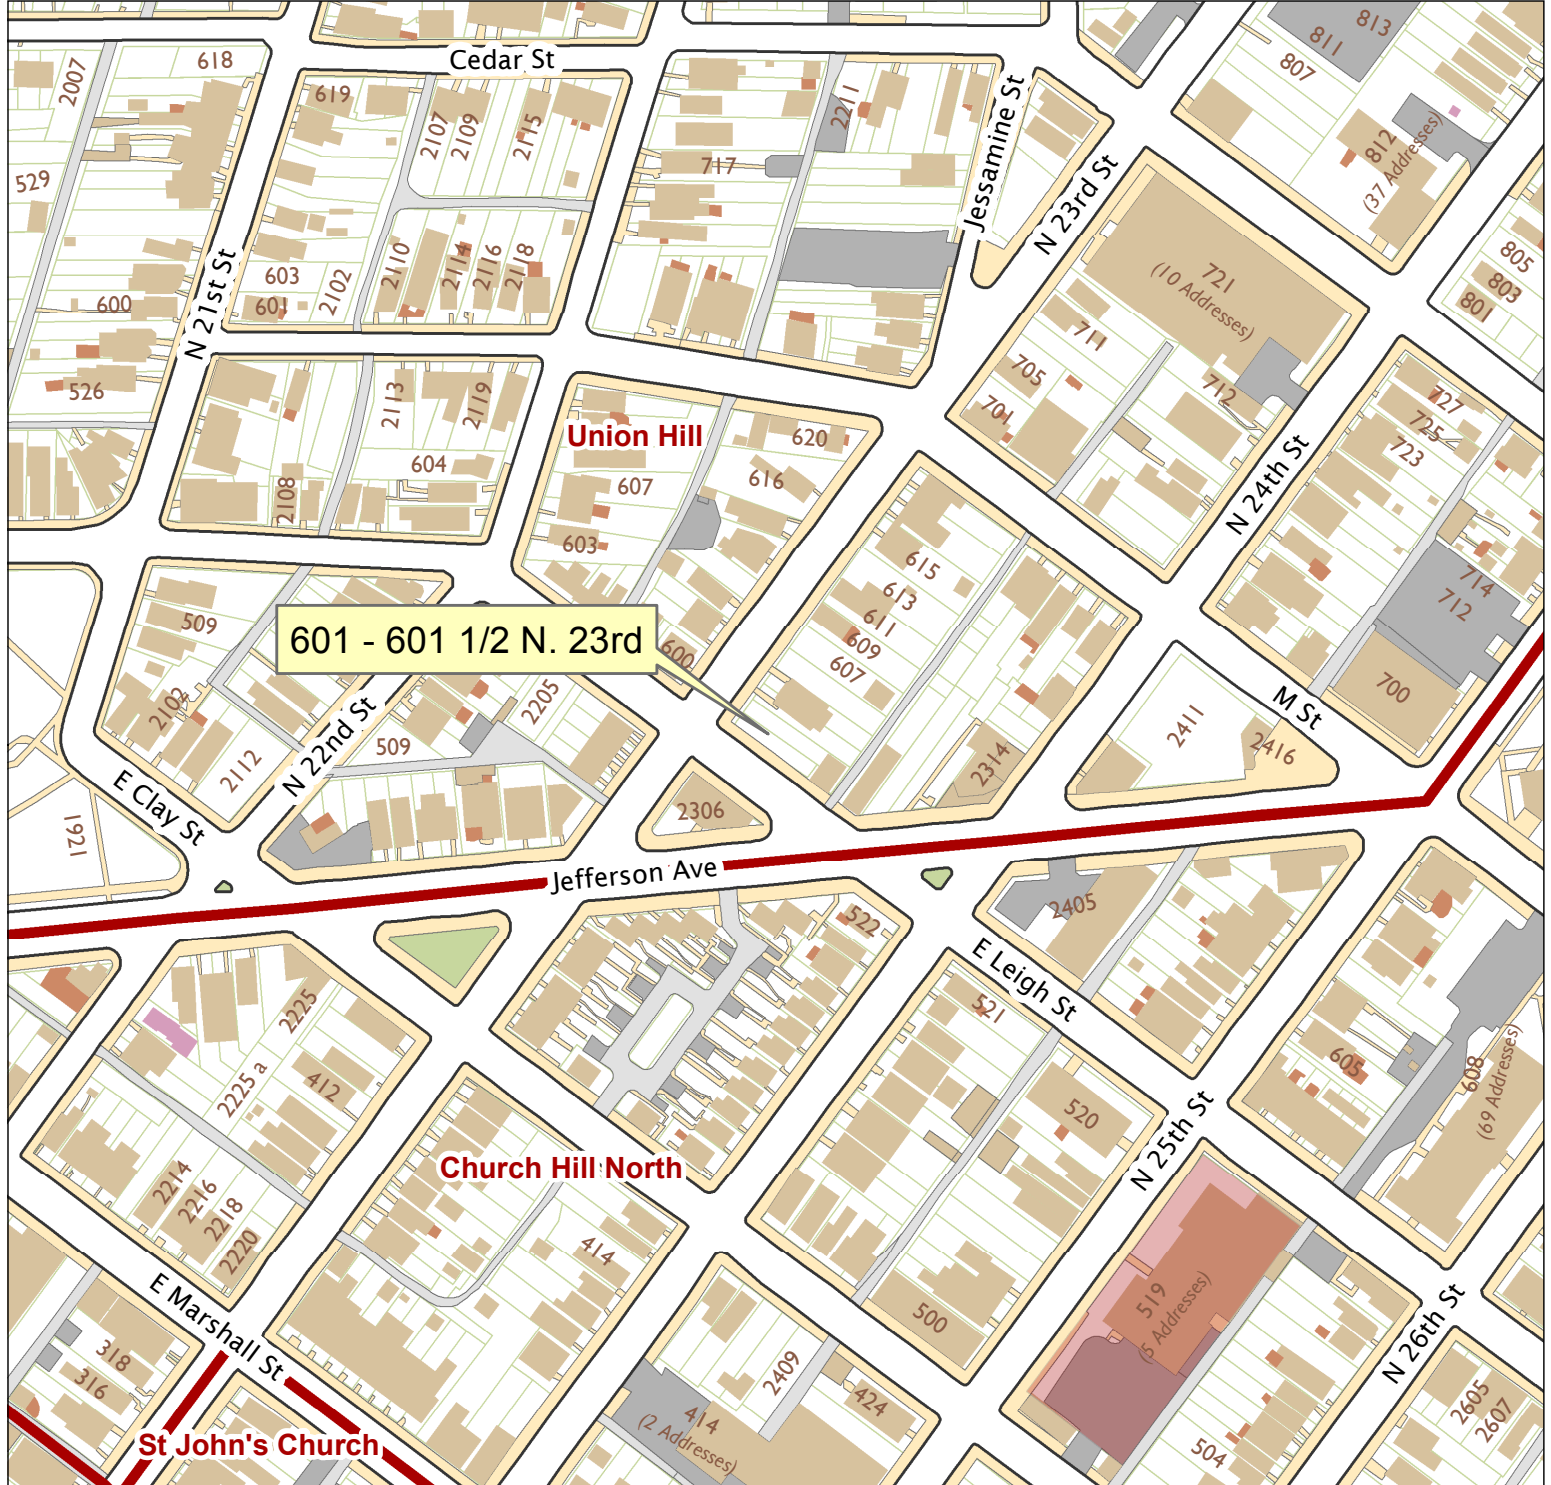

601 - 601 1/2 N. 23rd Street

City of Richmond, VA

Geographic Information Systems

Map printed by palmquwd on 2015.07.14.

Document Path: G:\PDR\Planning & Preservation\CAR\Applications\Base Maps\Base Map.mxd

Disclaimer:
The City of Richmond assumes no liability either for any errors, omissions, or inaccuracies in the information provided regardless of the cause of such or for any decision made, action taken, or action not taken by the user in reliance upon any maps or information provided herein.