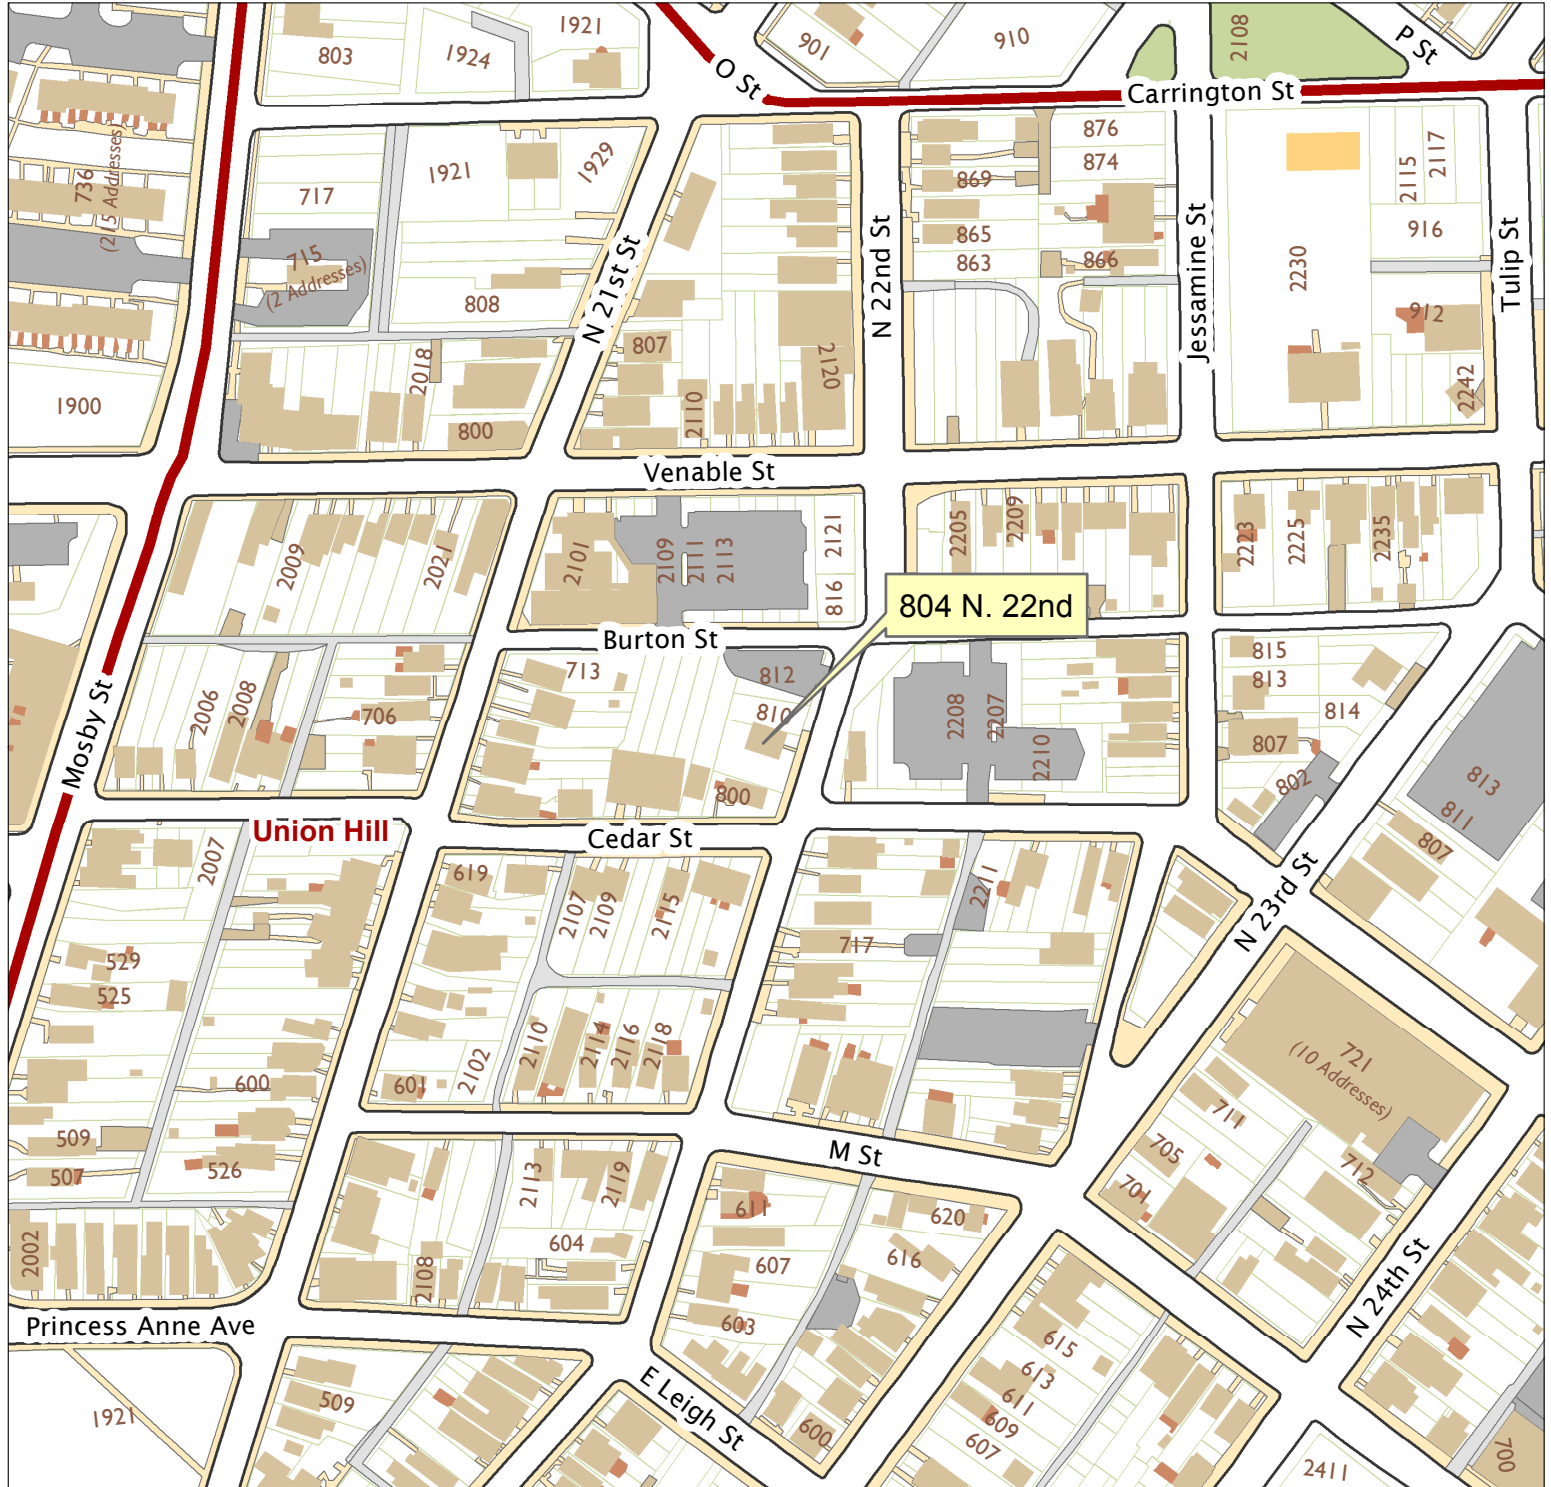

804 N. 22nd Street

City of Richmond, VA

Geographic Information Systems

1 inch = 200 feet

Map printed by palmquwd on 2016.11.16.

Document Path: G:\PDR\Planning & Preservation\CAR\Applications\Base Maps\Base Map.mxd

Disclaimer:

The City of Richmond assumes no liability either for any errors, omissions, or inaccuracies in the information provided regardless of the cause of such or for any decision made, action taken, or action not taken by the user in reliance upon any maps or information provided herein.

Location Reference