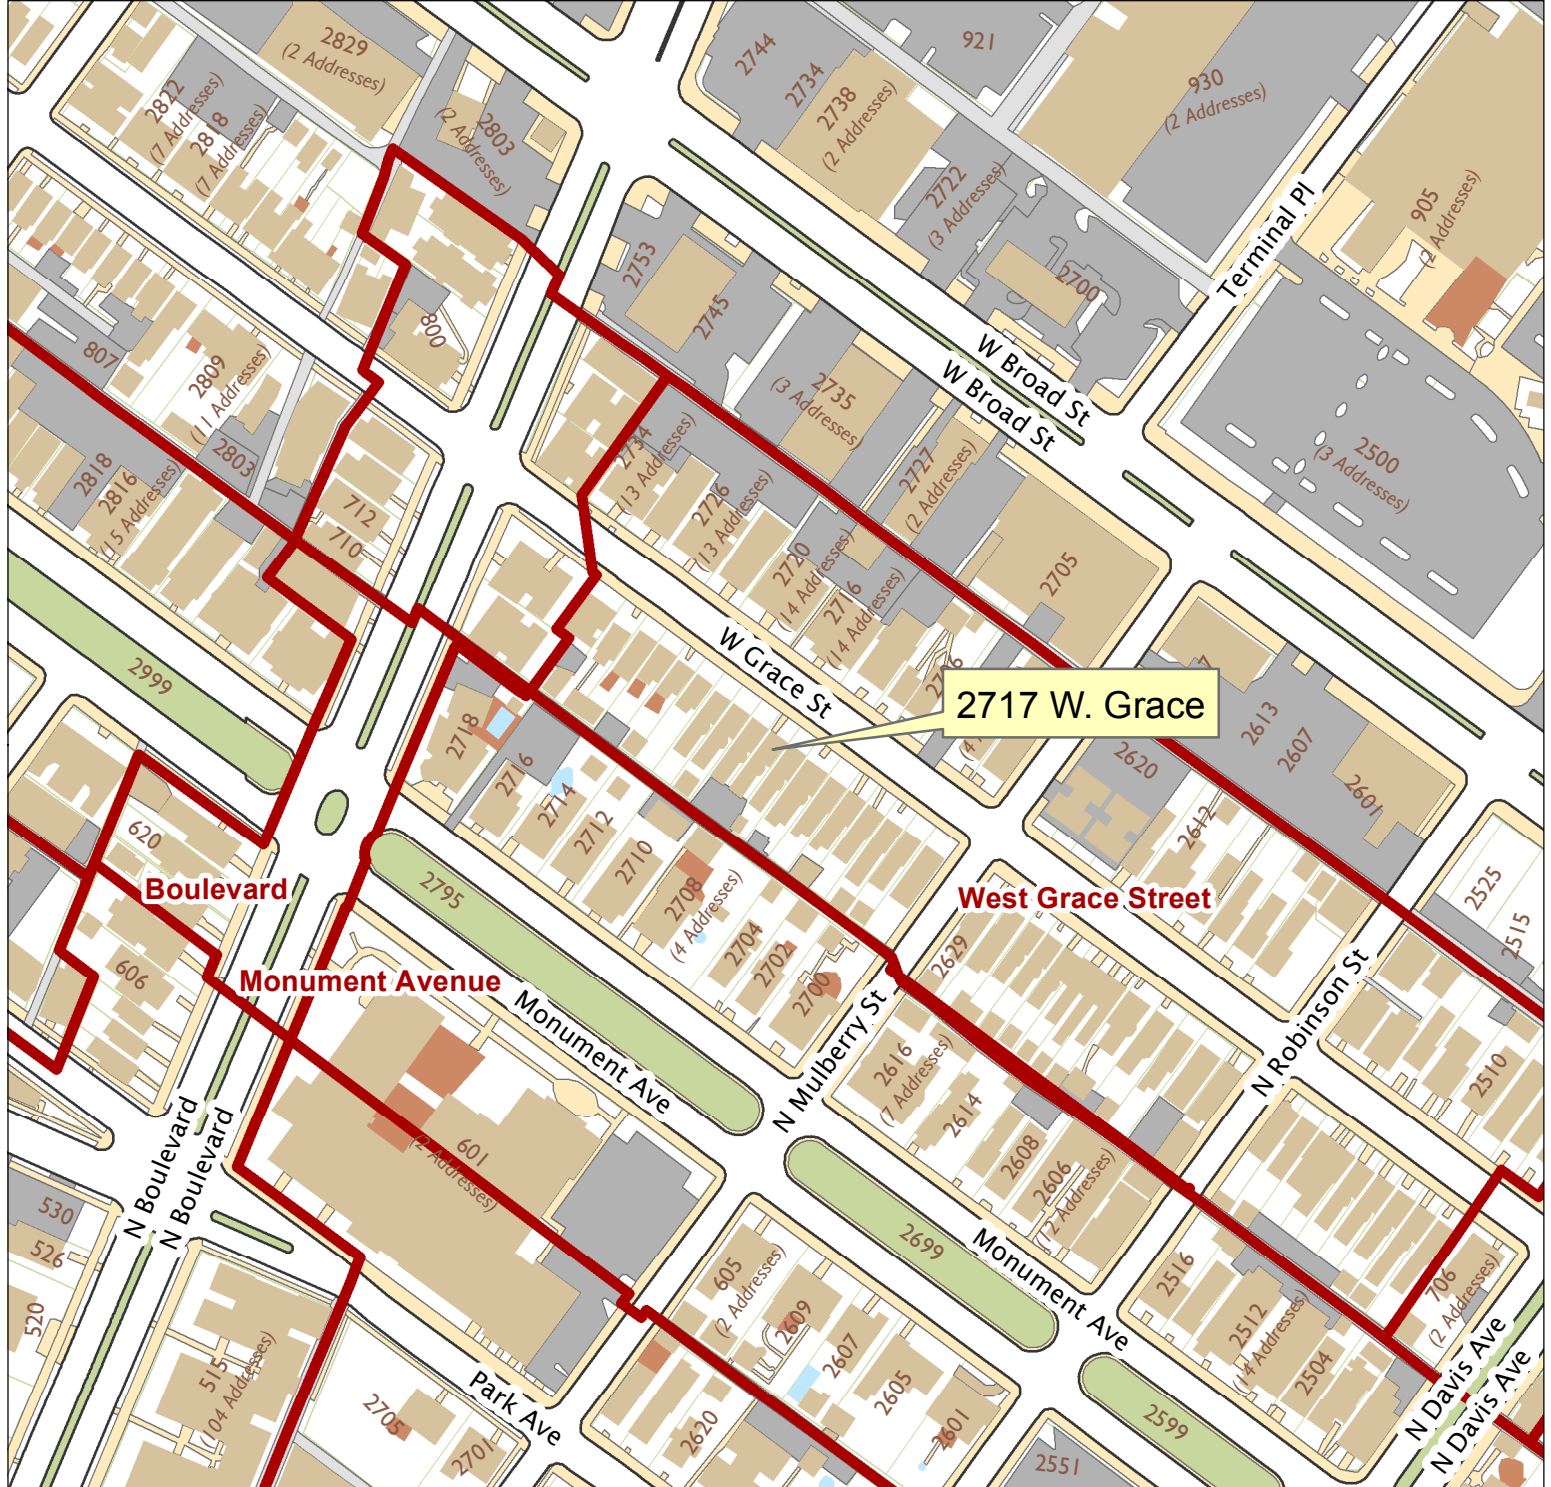

# 2717 W. Grace Street

City of Richmond, VA

Geographic Information Systems

1 inch = 200 feet

Map printed by palmquwd on 2015.02.06.

Document Path: G:\PDR\Planning & Preservation\CAR\Applications\Base Maps\Base Map.mxd

**Disclaimer:**

The City of Richmond assumes no liability either for any errors, omissions, or inaccuracies in the information provided regardless of the cause of such or for any decision made, action taken, or action not taken by the user in reliance upon any maps or information provided herein.

Location Reference