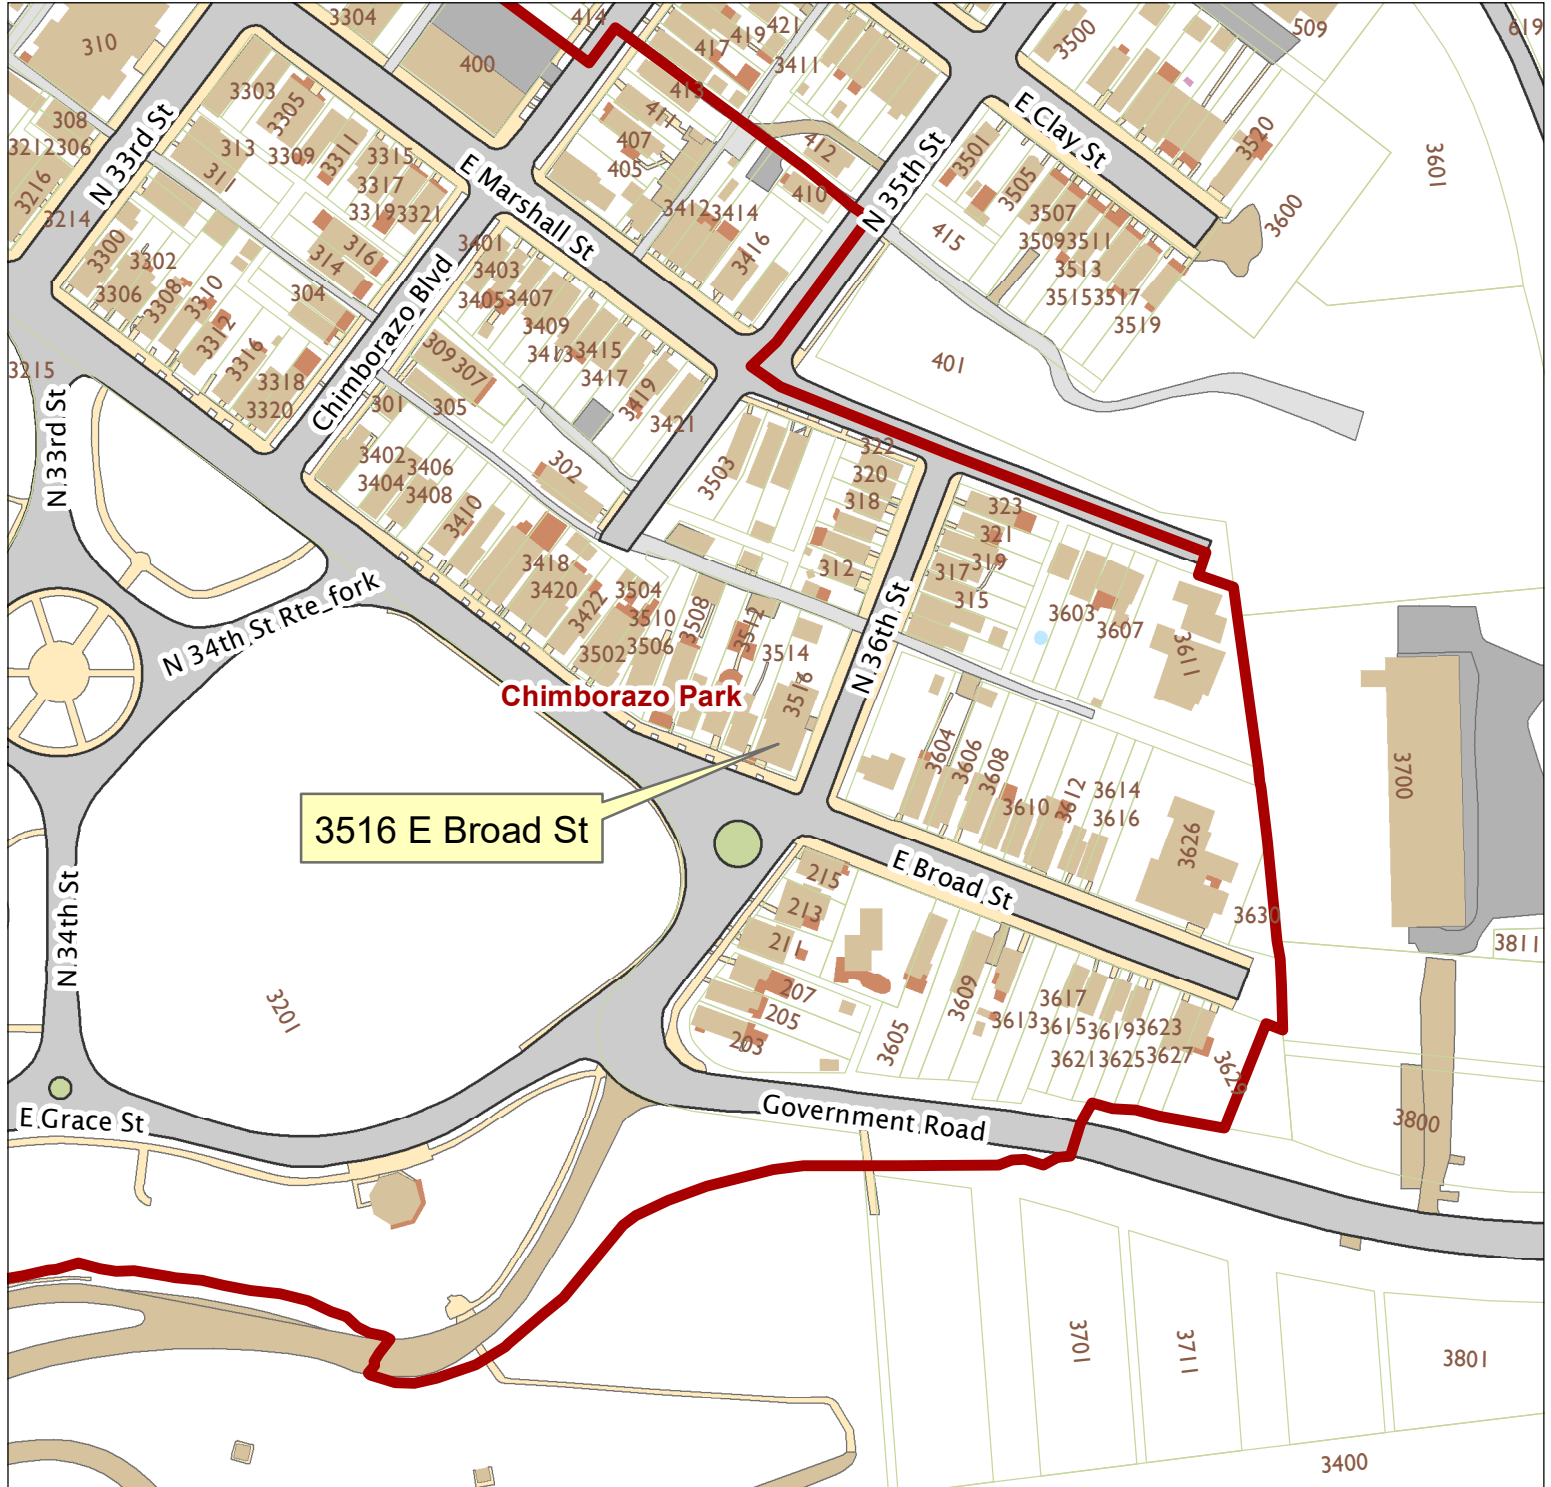

3516 Eat Broad Street

City of Richmond, VA

Geographic Information Systems

3516 E Broad St

Chimborazo Park

1 inch = 200 feet

Map printed by jonescl2 on 2019.03.07.

Document Path: G:\PDR\Planning & Preservation\CAR\Meetings\00 Current Meeting\Base Maps\Tools\Base Map.mxd

Disclaimer:

The City of Richmond assumes no liability either for any errors, omissions, or inaccuracies in the information provided regardless of the cause of such or for any decision made, action taken, or action not taken by the user in reliance upon any maps or information provided herein.

Location Reference