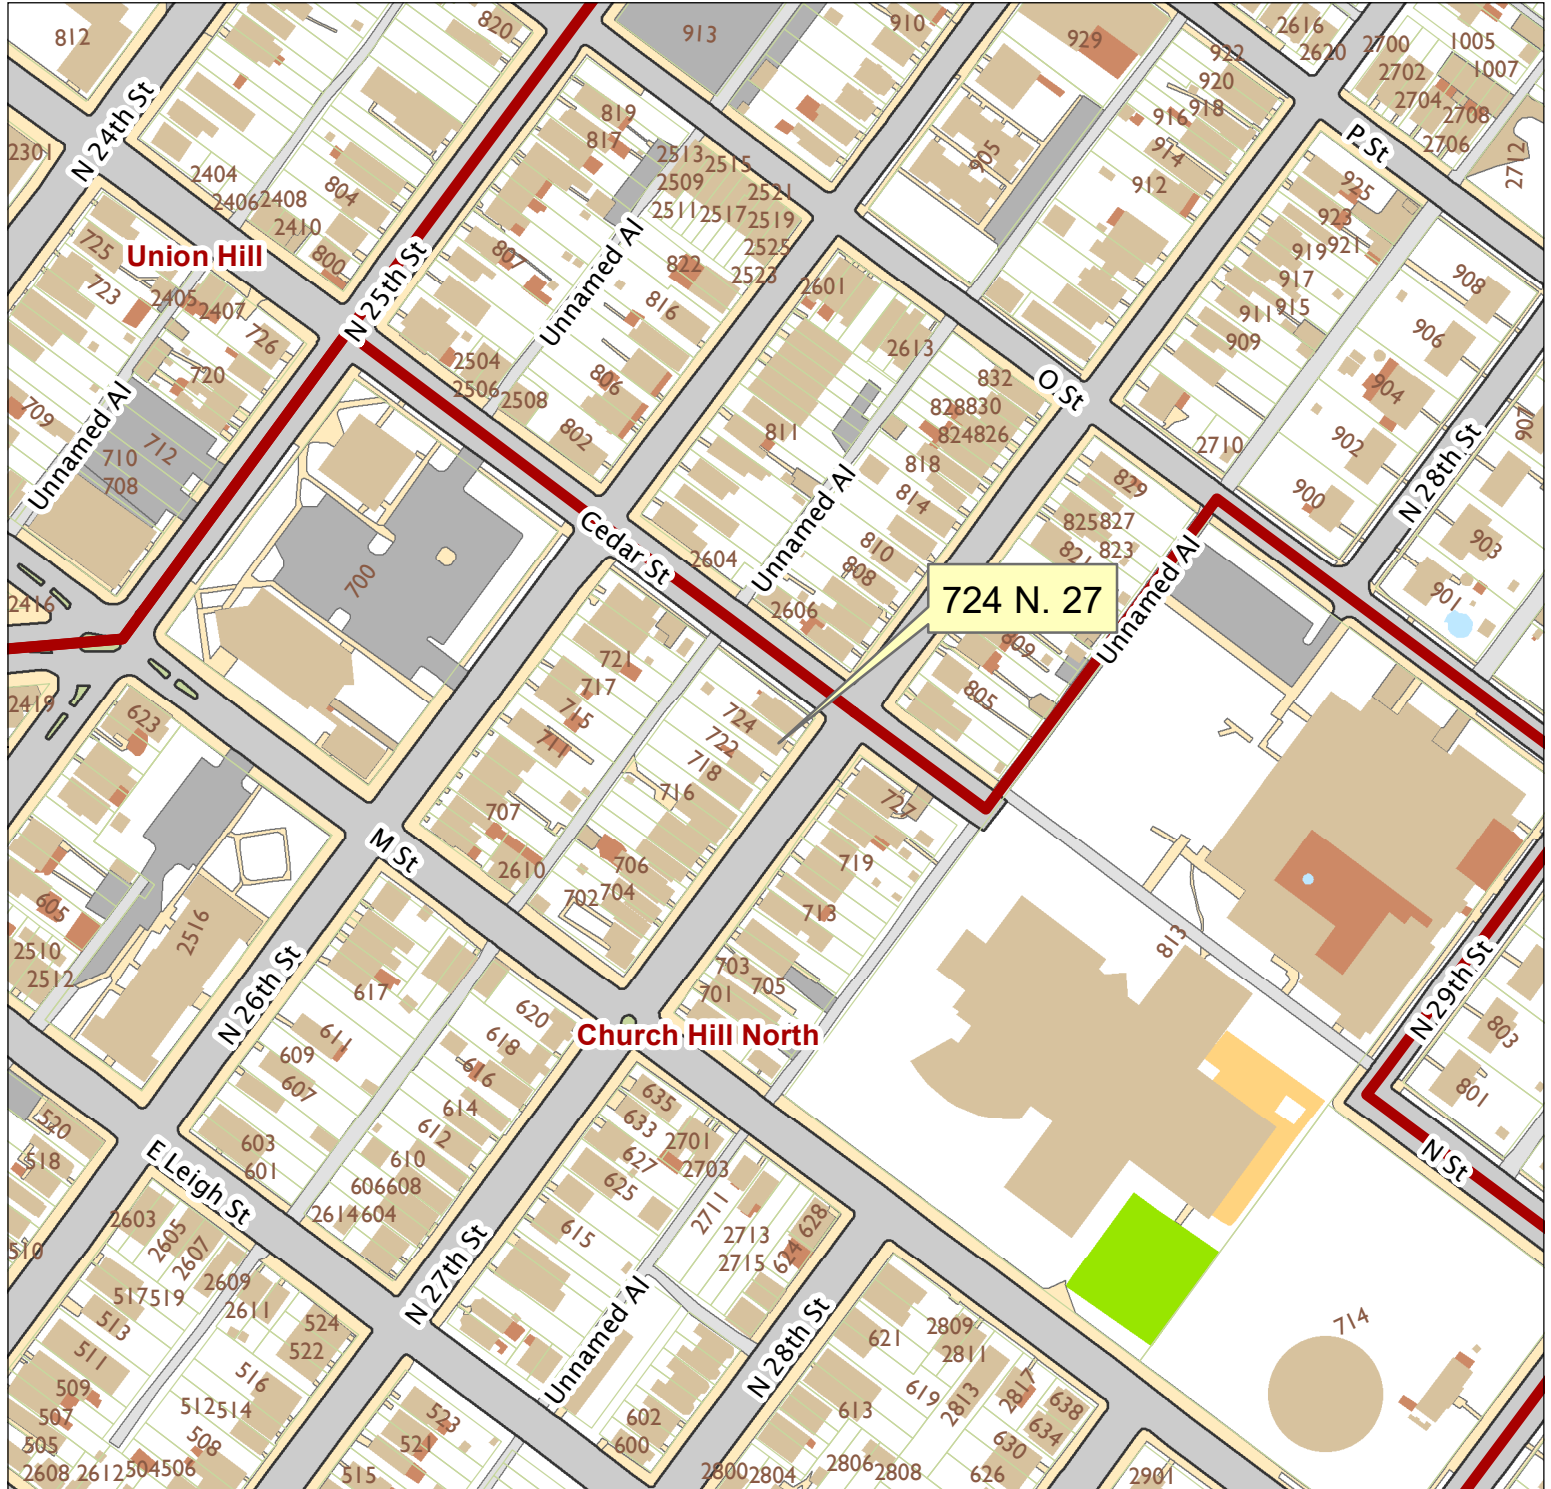

724 N. 27th Street

City of Richmond, VA

Geographic Information Systems

1 inch = 200 feet

Map printed by jonescl2 on 2019.03.07.

Document Path: G:\PDR\Planning & Preservation\CAR\Meetings\00 Current Meeting\Base Maps\Tools\Base Map.mxd

Disclaimer:

The City of Richmond assumes no liability either for any errors, omissions, or inaccuracies in the information provided regardless of the cause of such or for any decision made, action taken, or action not taken by the user in reliance upon any maps or information provided herein.

Location Reference