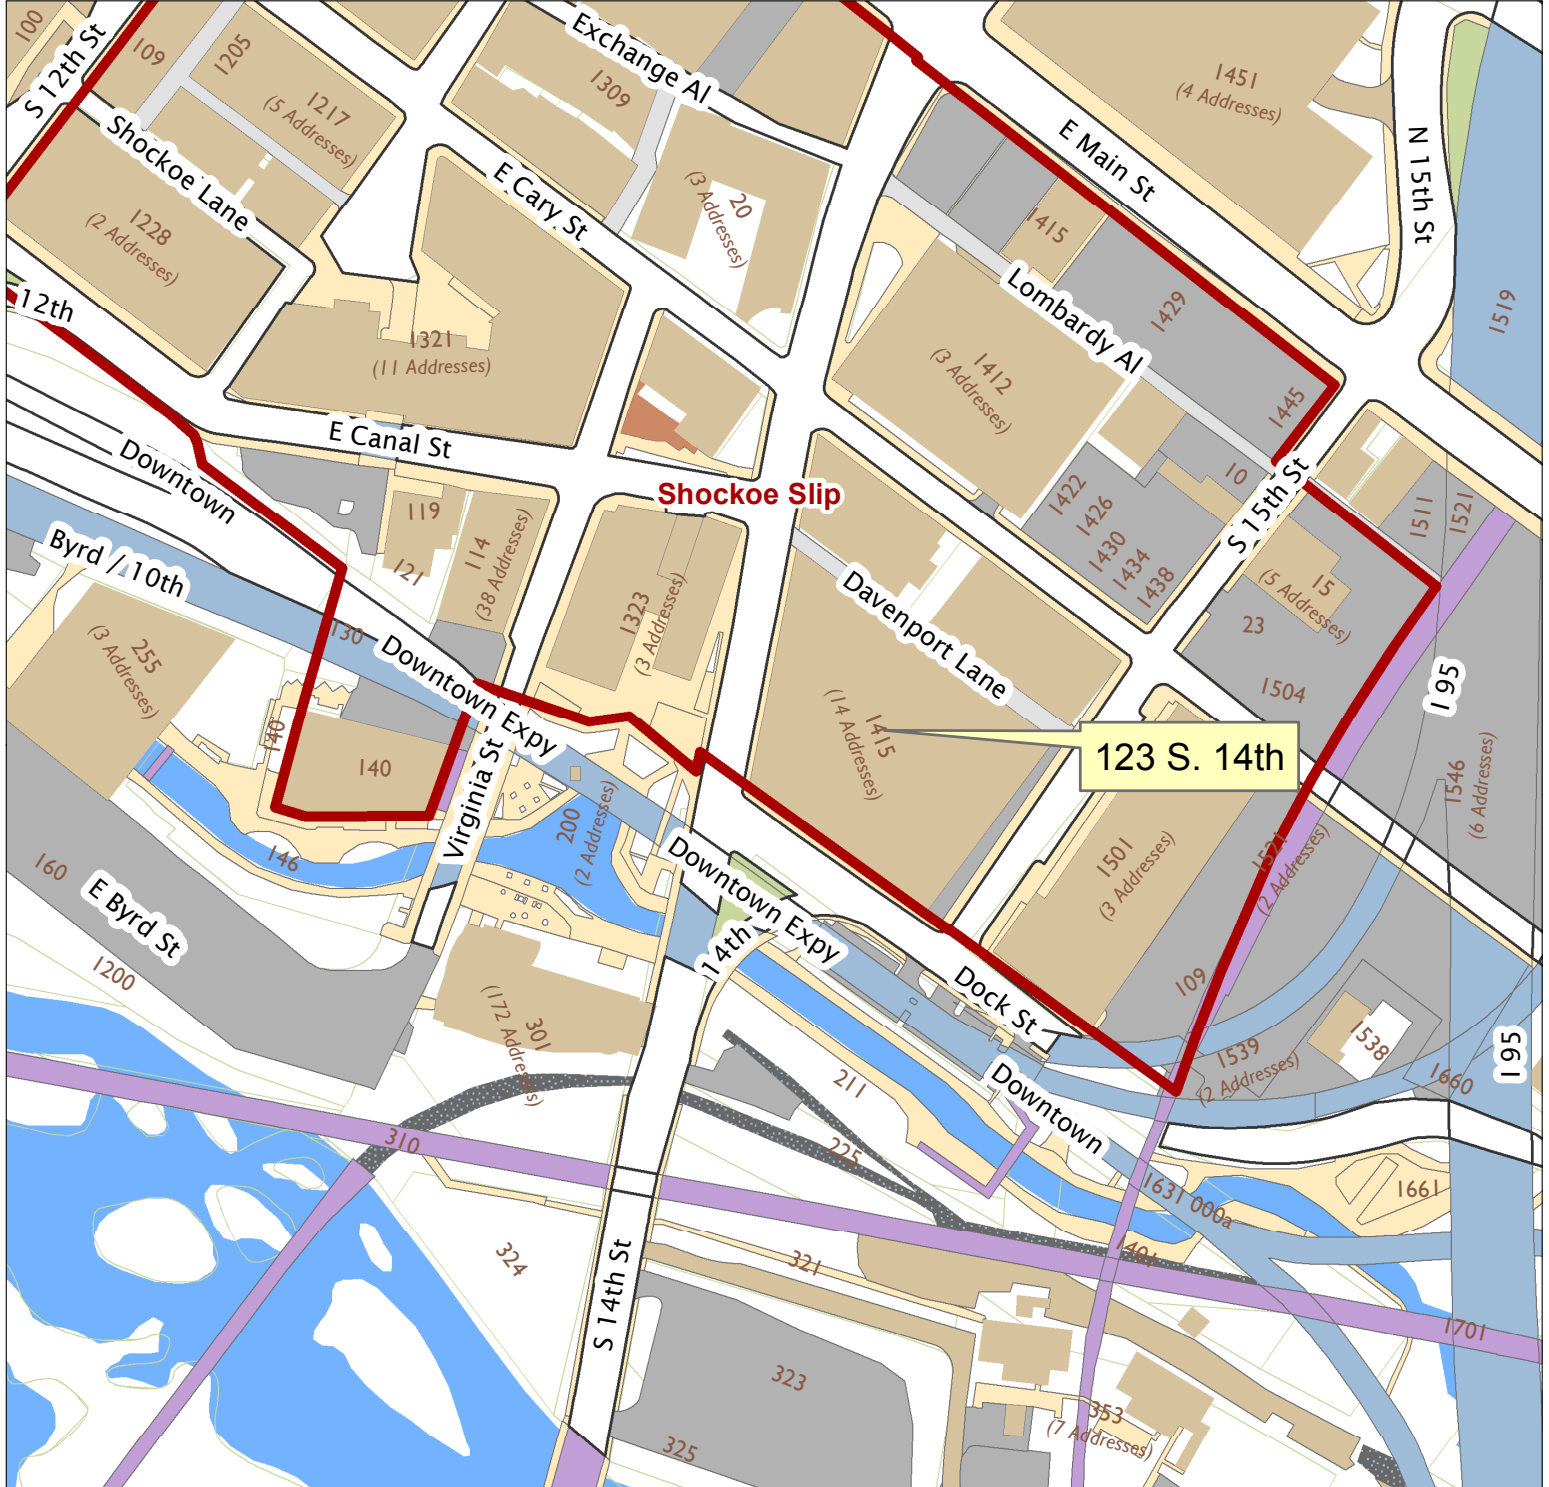

123 S. 14th Street

City of Richmond, VA

Geographic Information Systems

1 inch = 200 feet

Map printed by palmquwd on 2016.05.10.

Document Path: G:\PDR\Planning & Preservation\CAR\Applications\Base Maps\Base Map.mxd

Disclaimer:

The City of Richmond assumes no liability either for any errors, omissions, or inaccuracies in the information provided regardless of the cause of such or for any decision made, action taken, or action not taken by the user in reliance upon any maps or information provided herein.

Location Reference