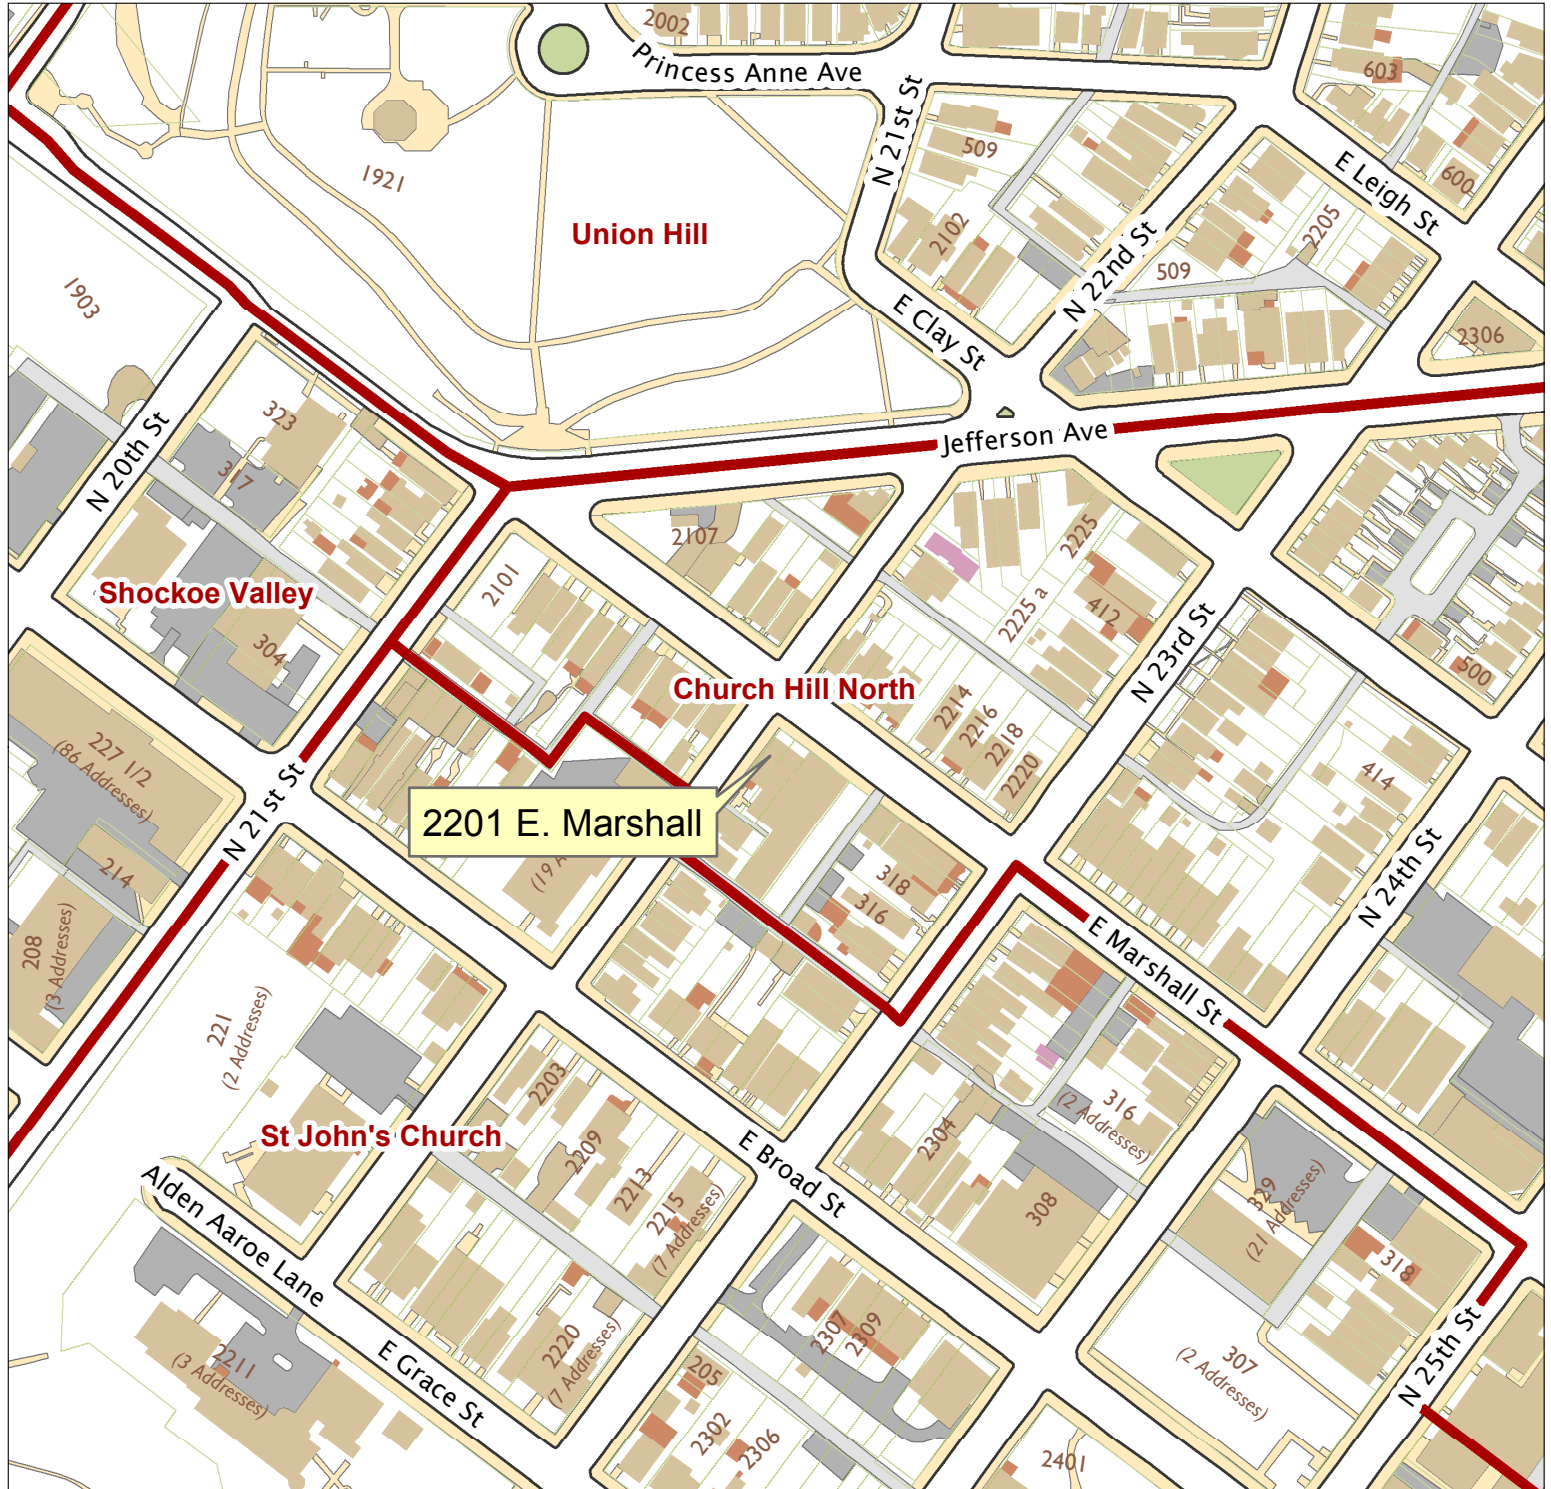

2201 E. Marshall Street

City of Richmond, VA

Geographic Information Systems

2201 E. Marshall

1 inch = 200 feet

Map printed by jeffricr on 2017.07.06.

Document Path: \\Dit-file02-pv\commdev\$\PDR\Planning & Preservation\CAR\Applications\Base Maps\Base Map.mxd

Disclaimer:
The City of Richmond assumes no liability either for any errors, omissions, or inaccuracies in the information provided regardless of the cause of such or for any decision made, action taken, or action not taken by the user in reliance upon any maps or information provided herein.

Location Reference