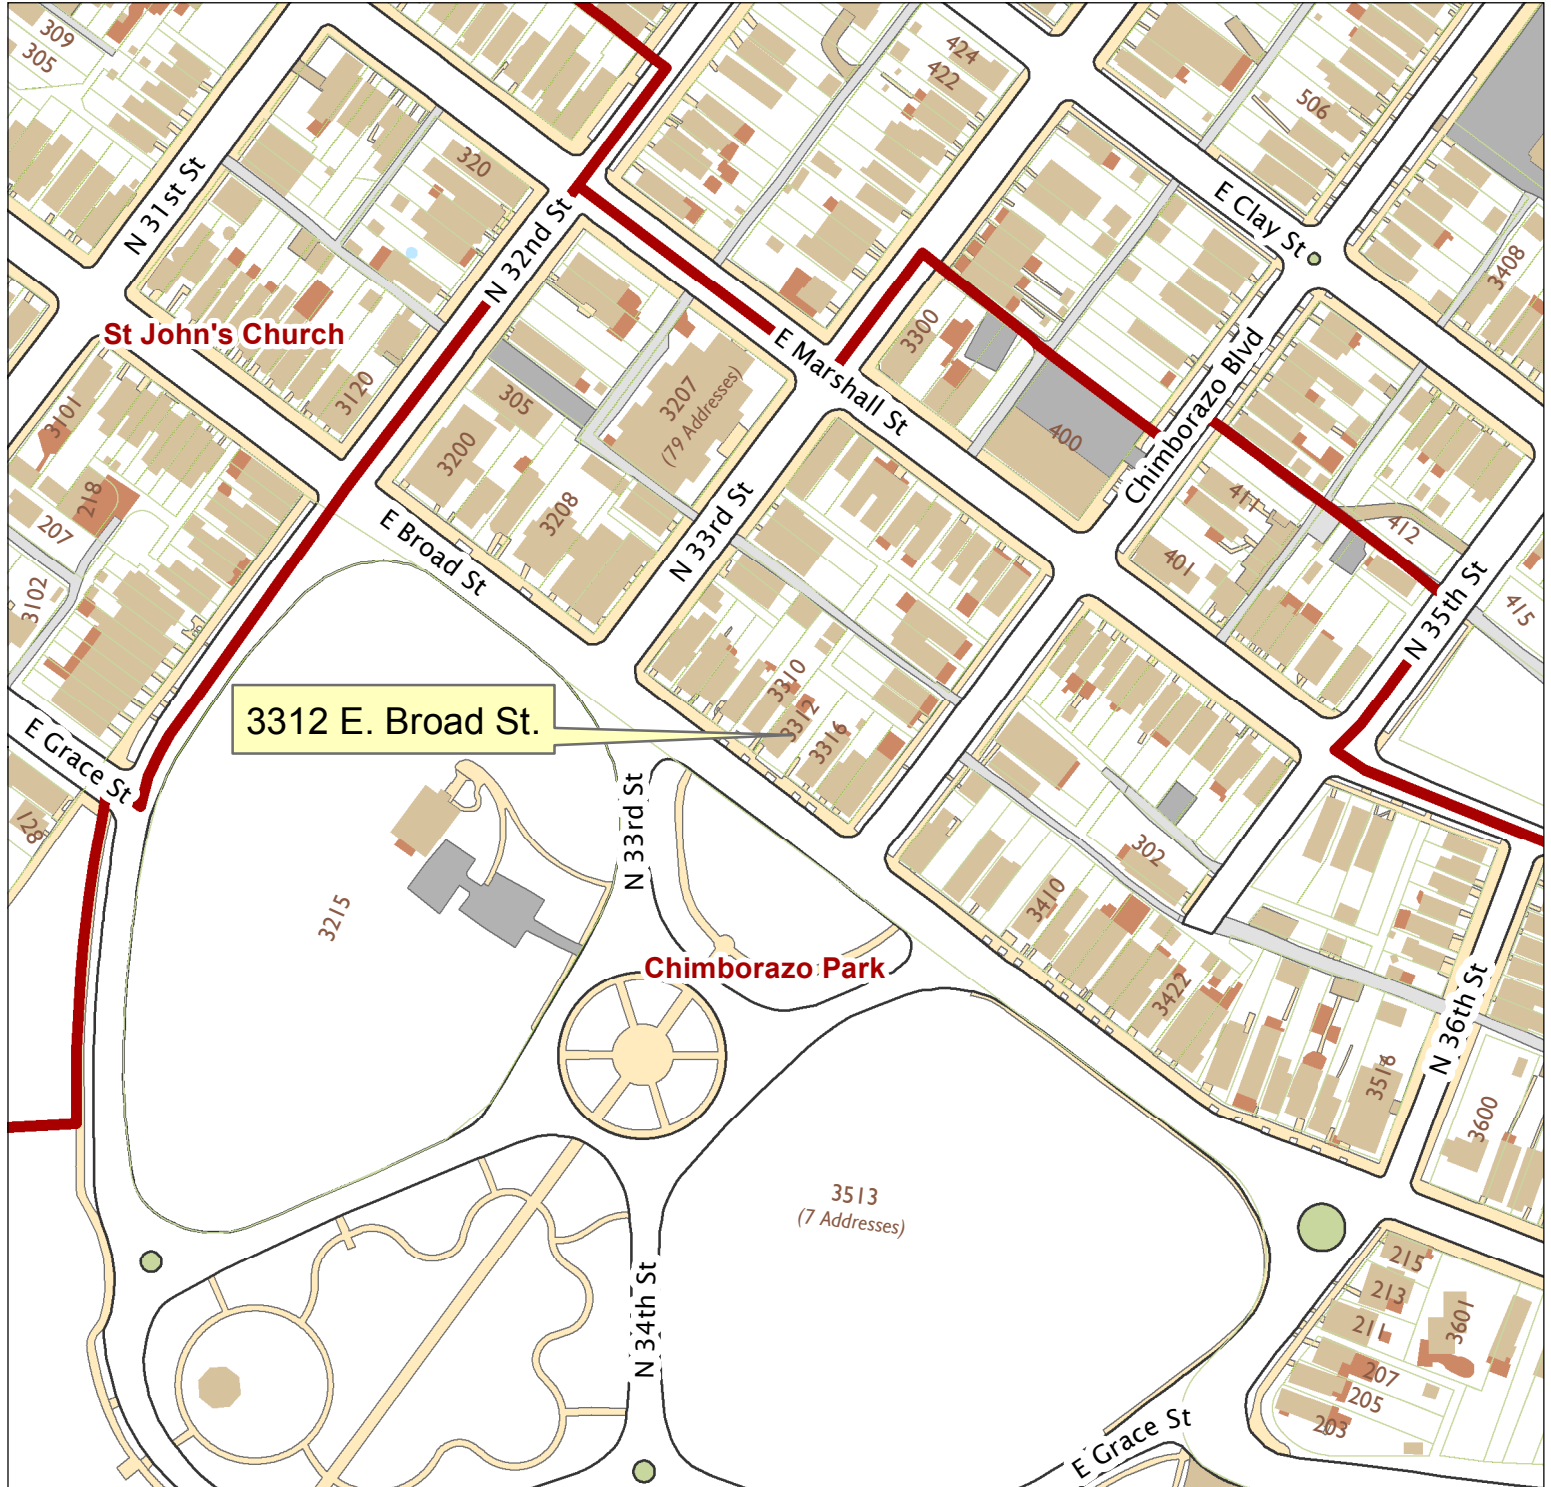

# 3312 East Broad Street

City of Richmond, VA

Geographic Information Systems

1 inch = 200 feet

Map printed by jonescl2 on 2019.01.04.

Document Path: G:\PDR\Planning & Preservation\CAR\Meetings\00 Current Meeting\Base Maps\Tools\Base Map.mxd

Disclaimer:

The City of Richmond assumes no liability either for any errors, omissions, or inaccuracies in the information provided regardless of the cause of such or for any decision made, action taken, or action not taken by the user in reliance upon any maps or information provided herein.

Location Reference