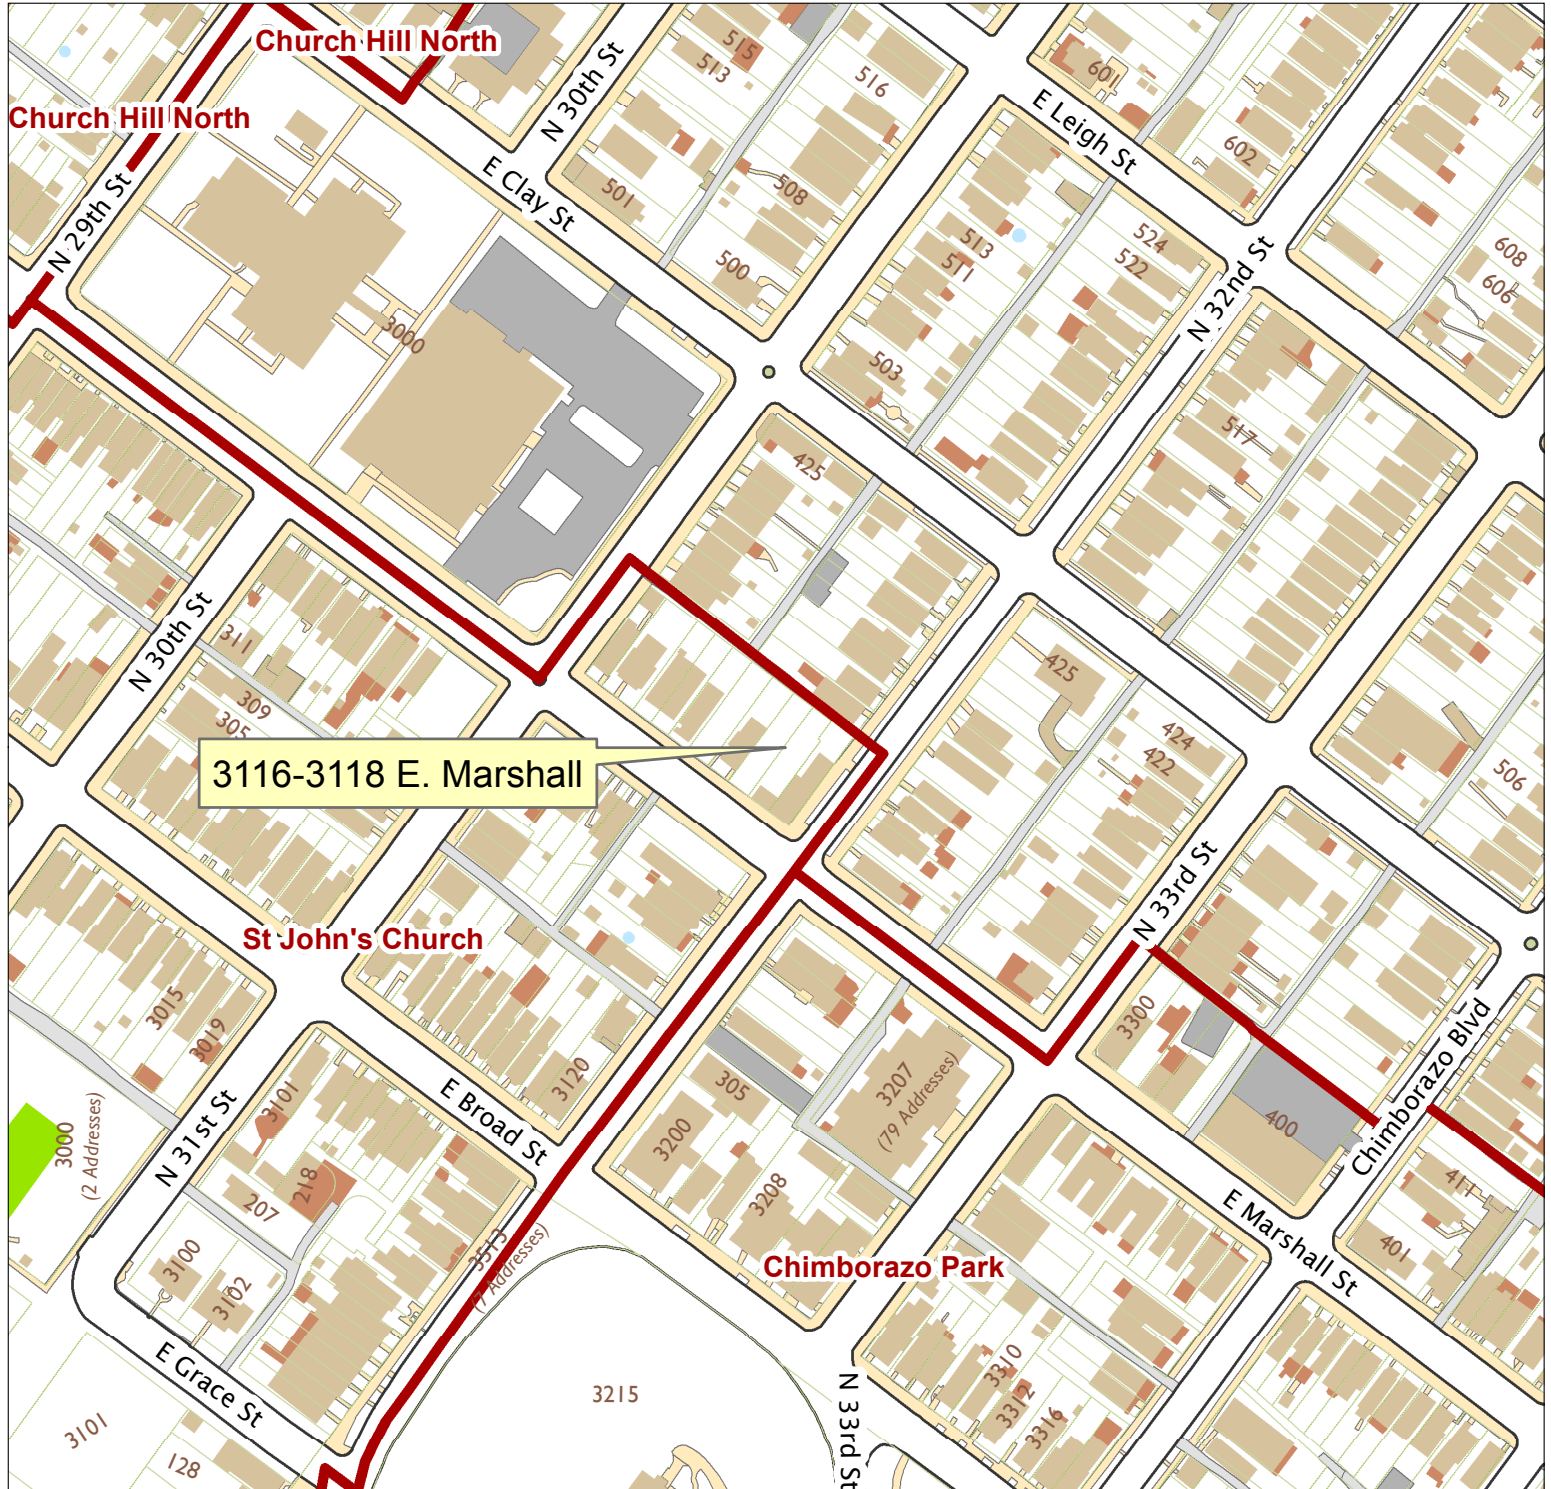

3116-3118 E. Marshall Street

City of Richmond, VA

Geographic Information Systems

3116-3118 E. Marshall

1 inch = 200 feet

Map printed by jeffricr on 2017.11.01.

Document Path: \\Dit-file02-pv\commdev\S\PDR\Planning & Preservation\CAR\Applications\Base Maps\Base Map.mxd

Disclaimer:

The City of Richmond assumes no liability either for any errors, omissions, or inaccuracies in the information provided regardless of the cause of such or for any decision made, action taken, or action not taken by the user in reliance upon any maps or information provided herein.

Location Reference