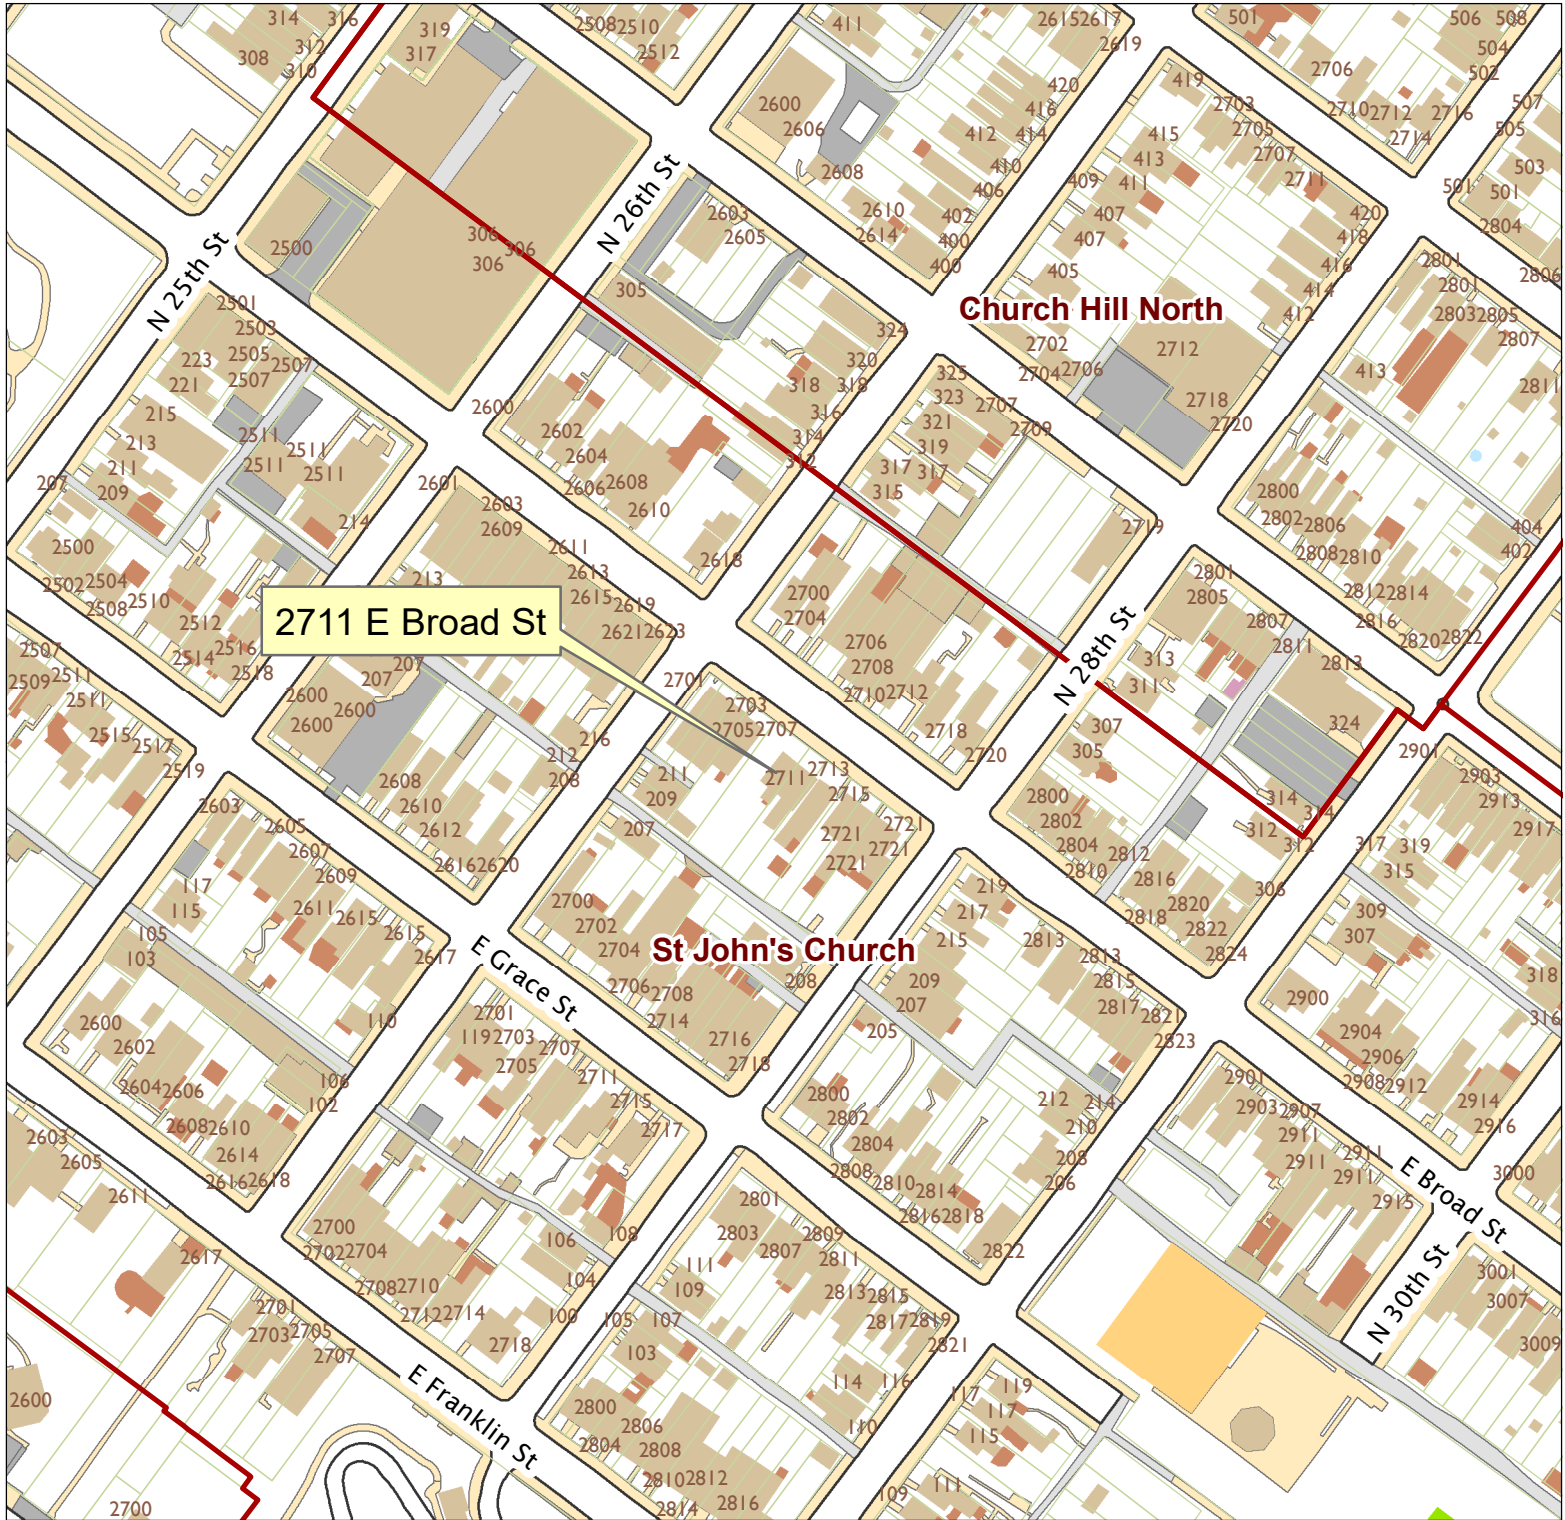

2711 East Broad Street

City of Richmond, VA

Geographic Information Systems

Map printed by jeffricr on 2019.04.30.

Document Path: \\Dit-file02-pv\commdev\$\PDR\Planning & Preservation\CAR\Meetings\00 Current Meeting\Base Maps\Tools\Base Map - COPY.mxd

Disclaimer:
The City of Richmond assumes no liability either for any errors, omissions, or inaccuracies in the information provided regardless of the cause of such or for any decision made, action taken, or action not taken by the user in reliance upon any maps or information provided herein.