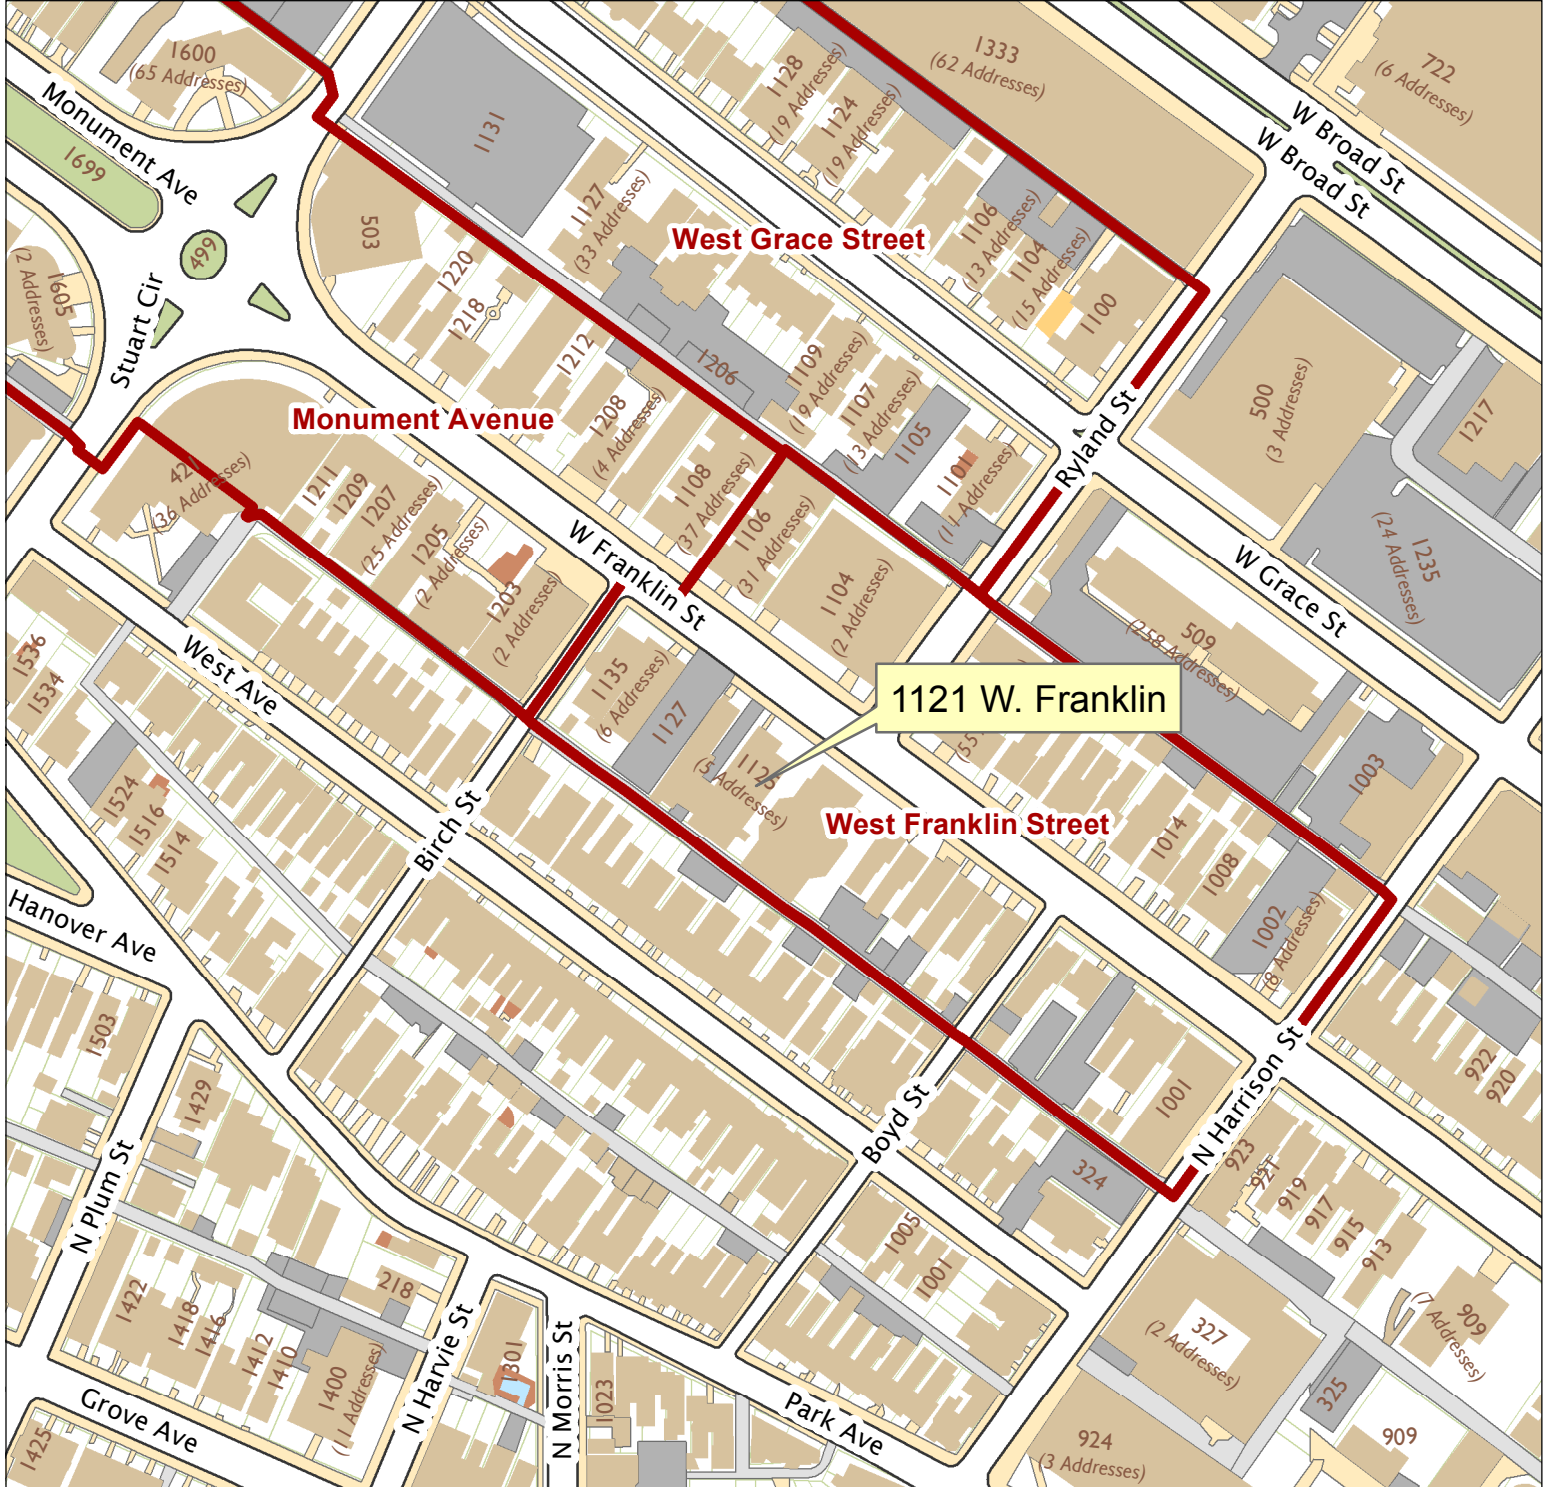

# 1121 W. Franklin Street

City of Richmond, VA

Geographic Information Systems

1 inch = 200 feet

Map printed by palmquwd on 2016.06.15.

Document Path: G:\PDR\Planning & Preservation\CAR\Applications\Base Maps\Base Map.mxd

**Disclaimer:**

The City of Richmond assumes no liability either for any errors, omissions, or inaccuracies in the information provided regardless of the cause of such or for any decision made, action taken, or action not taken by the user in reliance upon any maps or information provided herein.

Location Reference