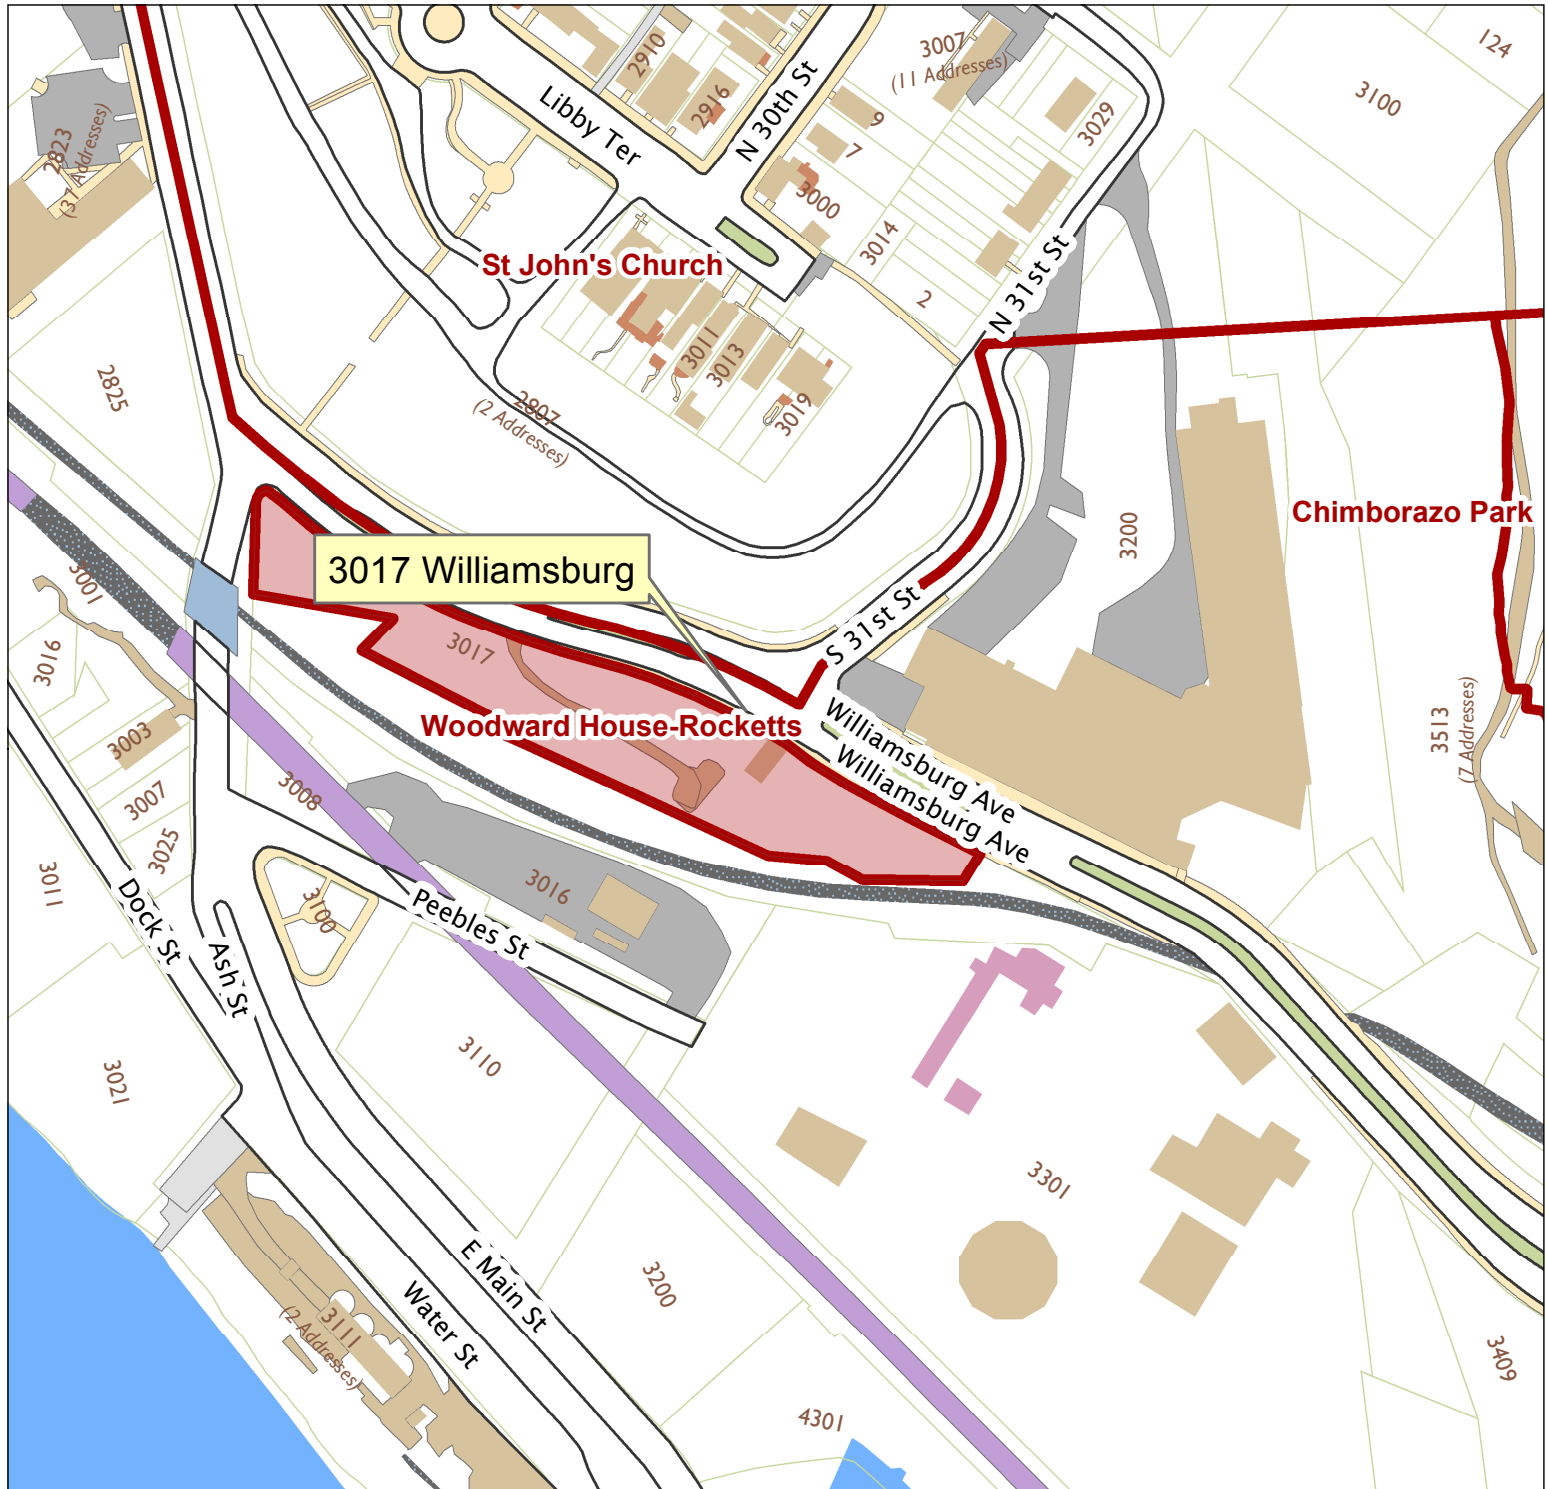

3017 Williamsburg Avenue

City of Richmond, VA

Geographic Information Systems

Map printed by palmquwd on 2015.04.16.

Document Path: G:\PDR\Planning & Preservation\CAR\Applications\Base Maps\Base Map.mxd

Disclaimer:
The City of Richmond assumes no liability either for any errors, omissions, or inaccuracies in the information provided regardless of the cause of such or for any decision made, action taken, or action not taken by the user in reliance upon any maps or information provided herein.