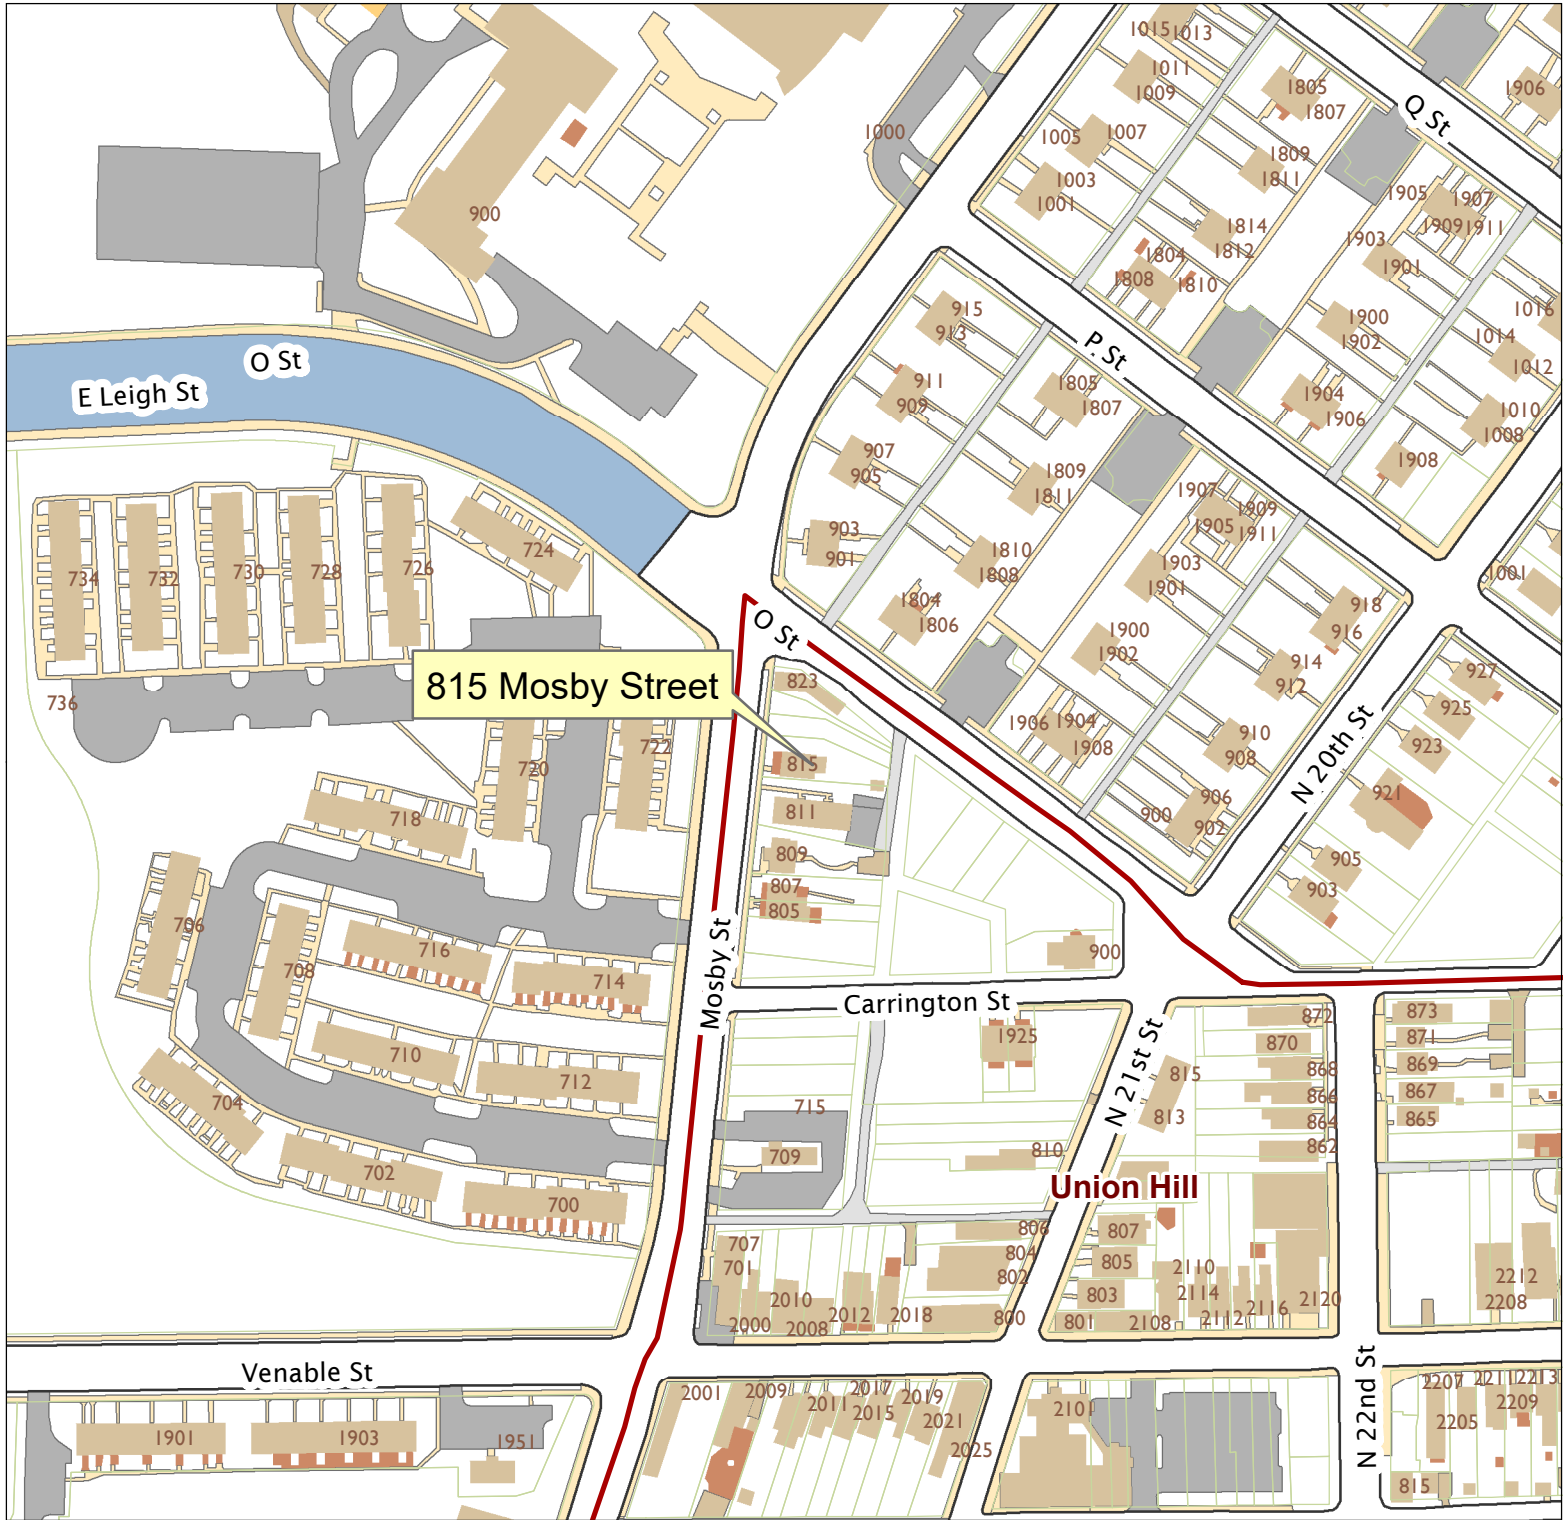

815 Mosby Street

City of Richmond, VA

Geographic Information Systems

Map printed by jeffricr on 2019.04.30.

Document Path: \\Dit-file02-pv\commdev\$\PDR\Planning & Preservation\CAR\Meetings\00 Current Meeting\Base Maps\Tools\Base Map - COPY.mxd

Disclaimer:
The City of Richmond assumes no liability either for any errors, omissions, or inaccuracies in the information provided regardless of the cause of such or for any decision made, action taken, or action not taken by the user in reliance upon any maps or information provided herein.