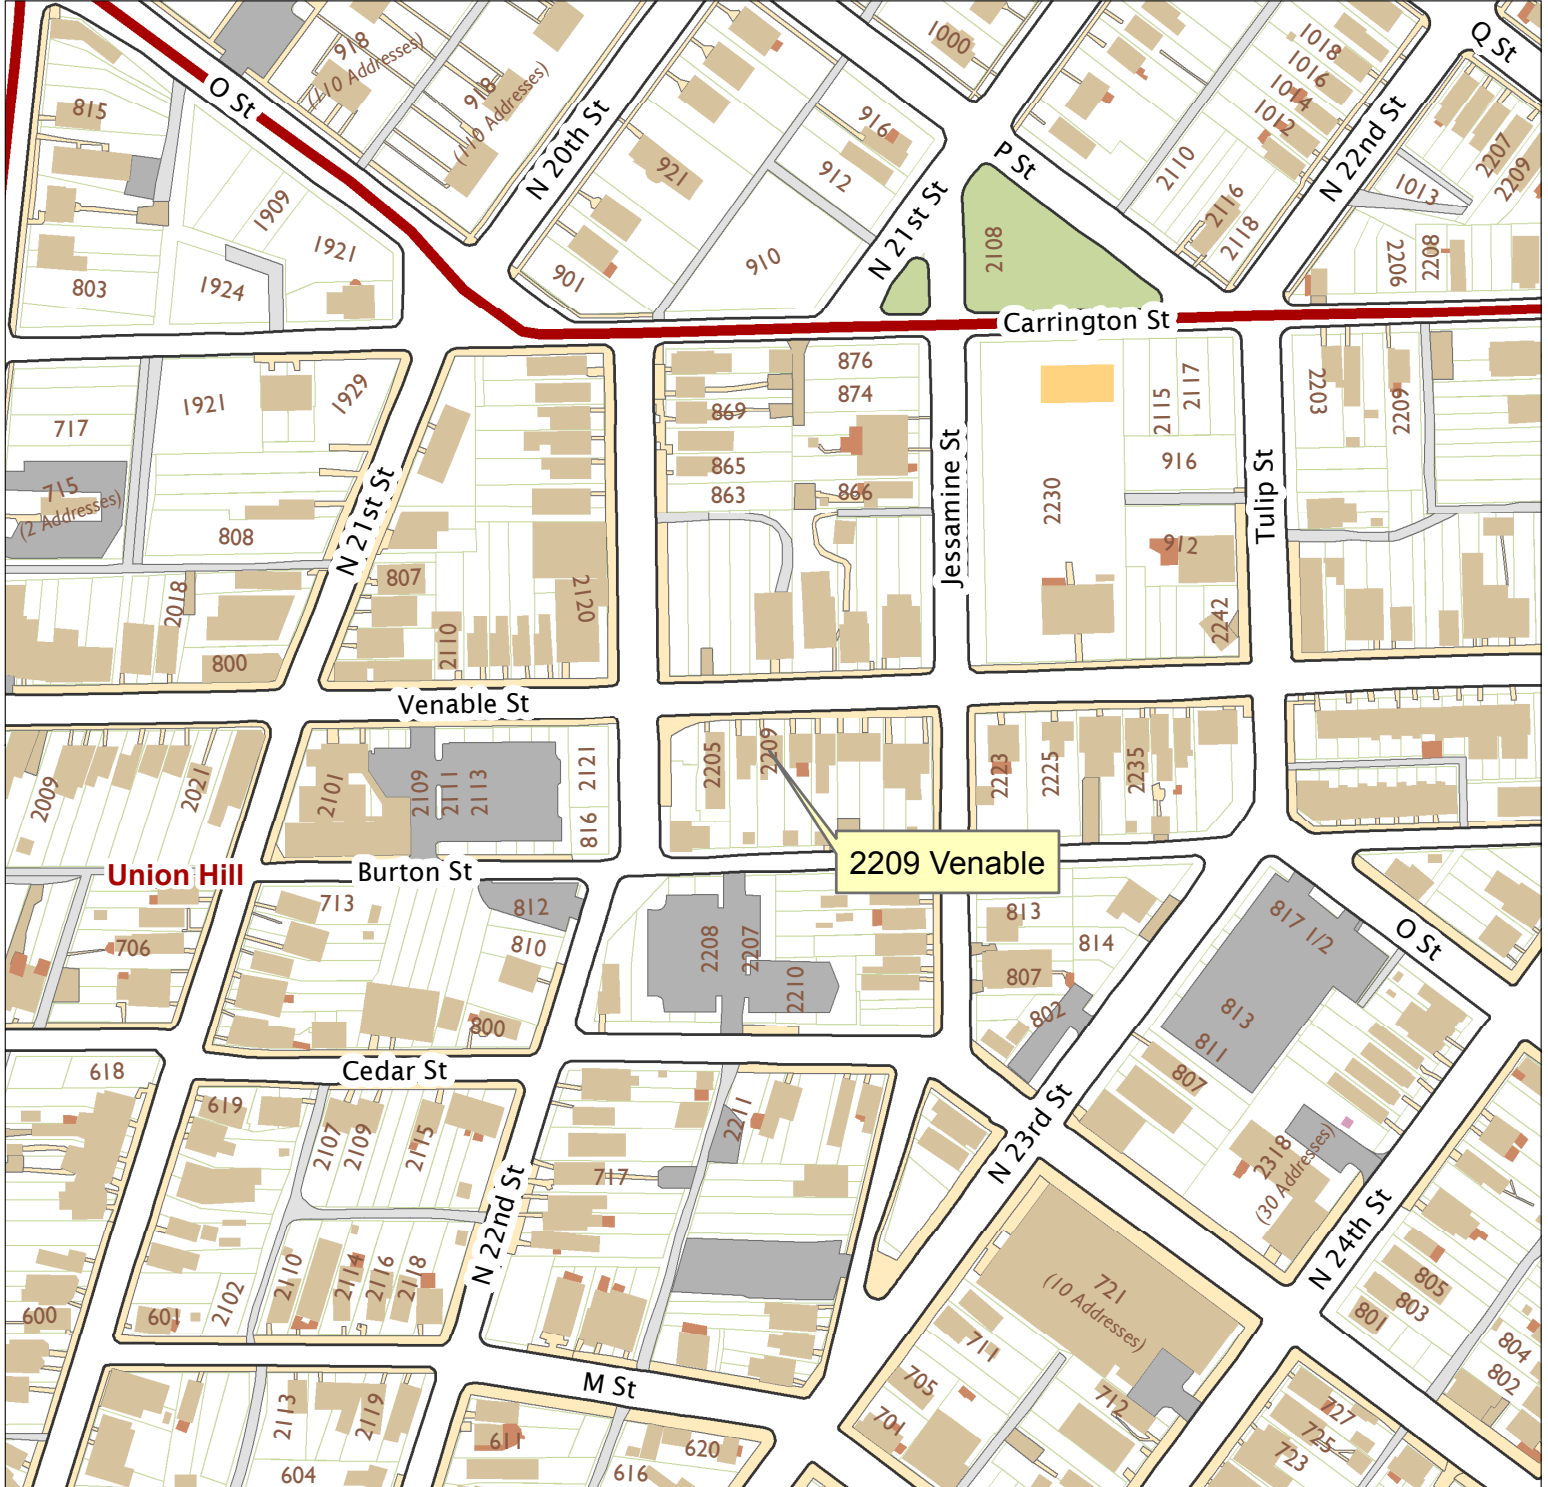

# 2209 Venable Street

City of Richmond, VA

Geographic Information Systems

1 inch = 200 feet

Map printed by palmquwd on 2016.11.16.

Document Path: G:\PDR\Planning & Preservation\CAR\Applications\Base Maps\Base Map.mxd

Disclaimer:

The City of Richmond assumes no liability either for any errors, omissions, or inaccuracies in the information provided regardless of the cause of such or for any decision made, action taken, or action not taken by the user in reliance upon any maps or information provided herein.

Location Reference