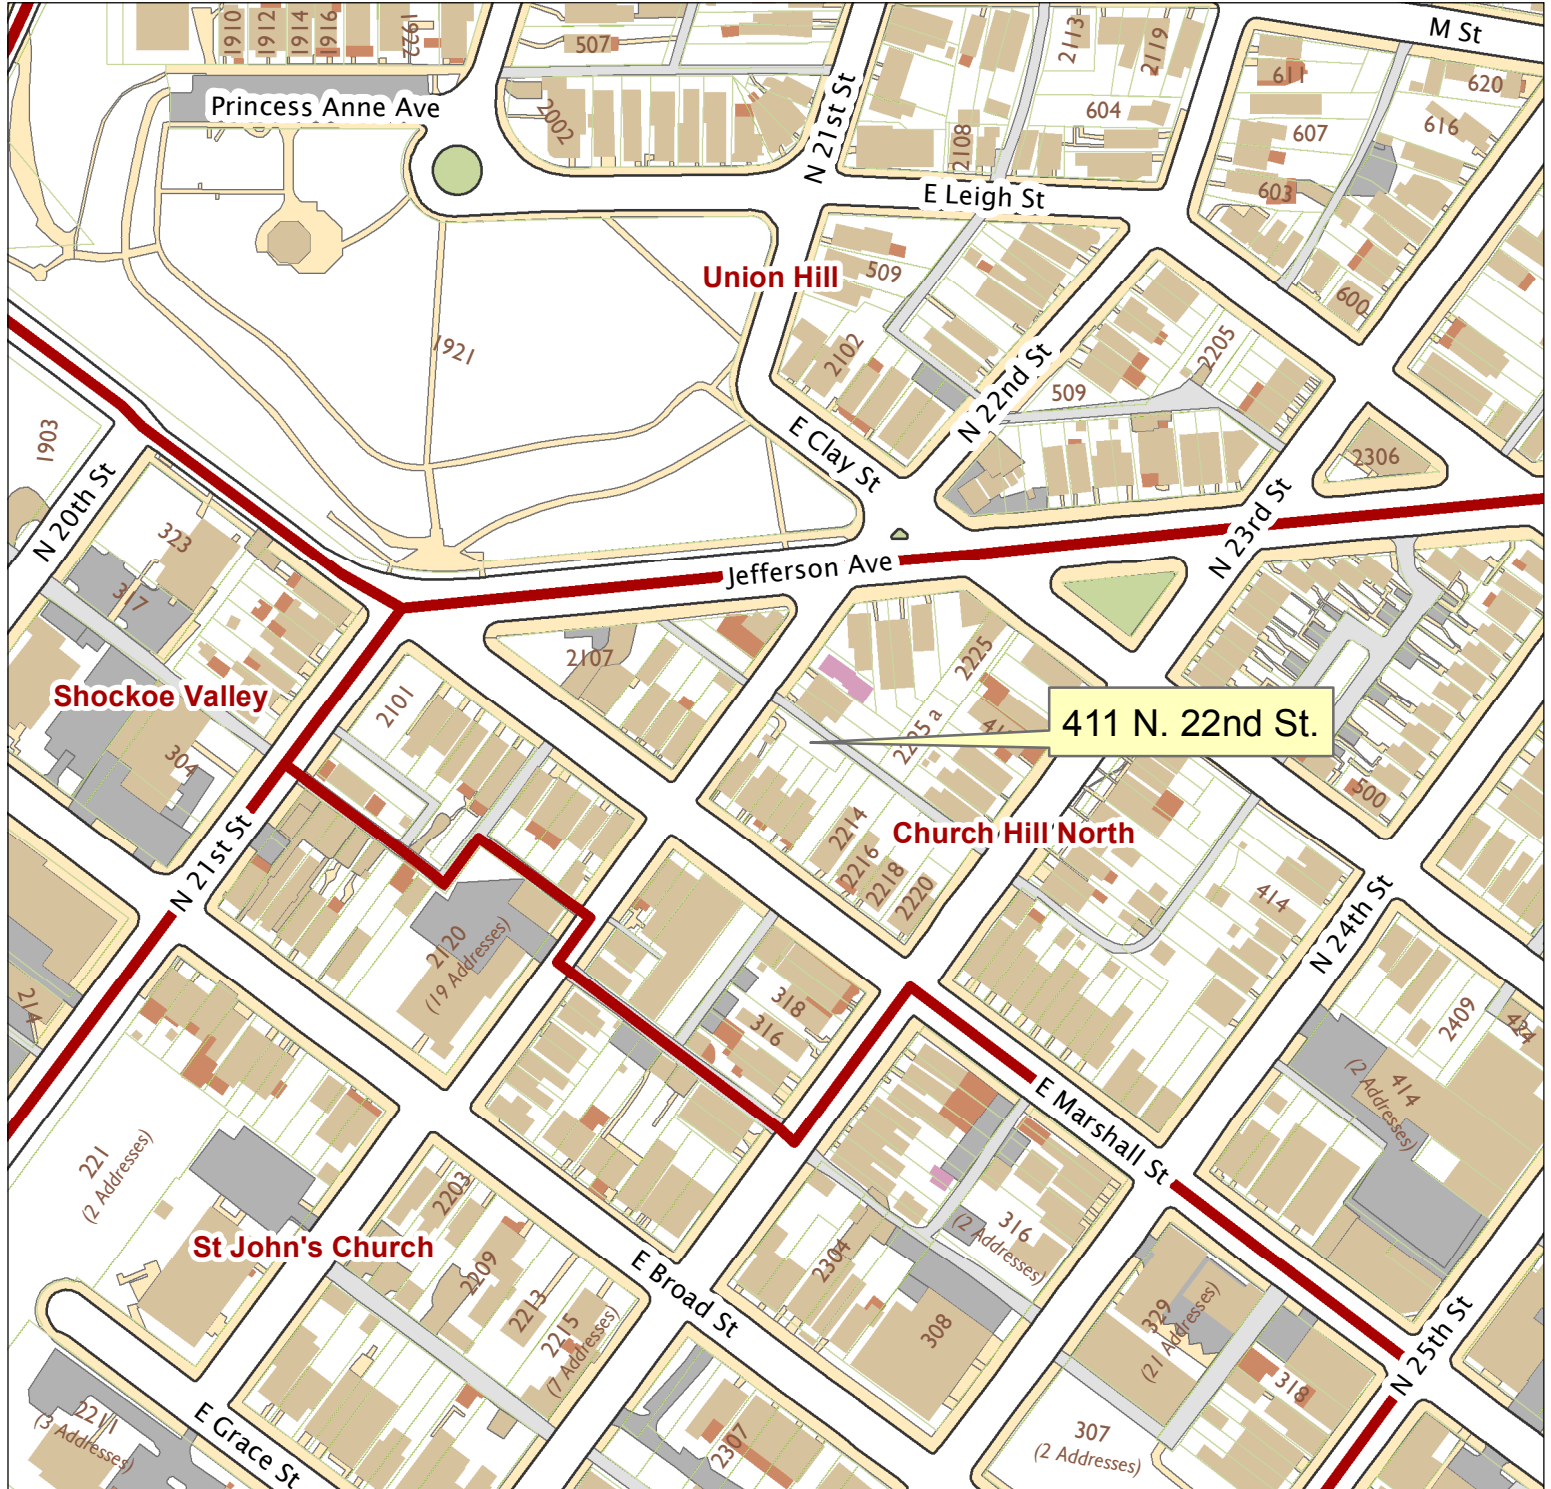

411 North 22nd Street

City of Richmond, VA

Geographic Information Systems

Map printed by jonescl2 on 2019.03.07.

Document Path: G:\PDR\Planning & Preservation\CAR\Meetings\00 Current Meeting\Base Maps\Tools\Base Map.mxd

Disclaimer:
The City of Richmond assumes no liability either for any errors, omissions, or inaccuracies in the information provided regardless of the cause of such or for any decision made, action taken, or action not taken by the user in reliance upon any maps or information provided herein.