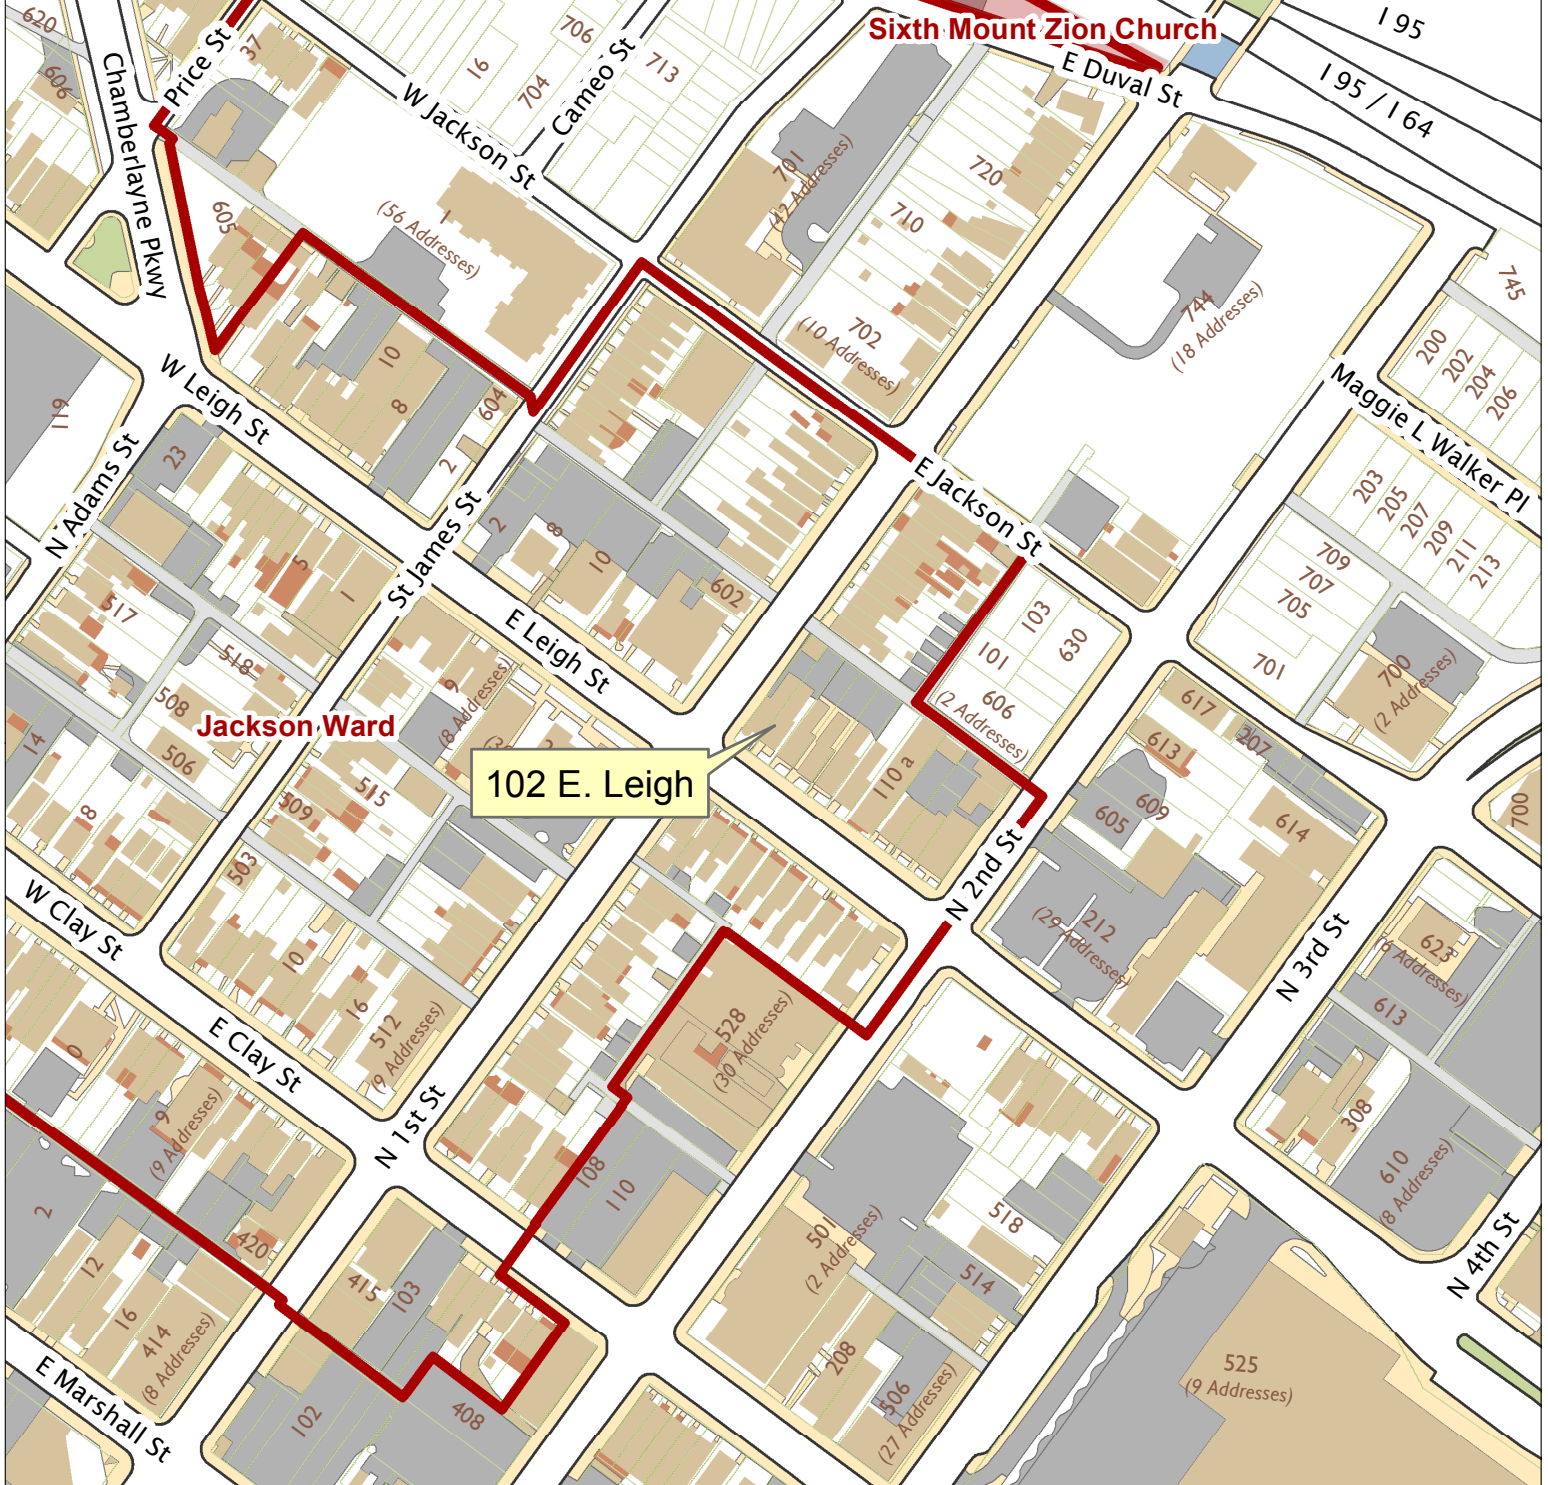

102 E. Leigh Street

City of Richmond, VA

Geographic Information Systems

102 E. Leigh

1 inch = 200 feet

Map printed by jeffricr on 2017.06.05.

Document Path: \\Dit-file02-pv\commdev\$\PDR\Planning & Preservation\CAR\Applications\Base Maps\Base Map.mxd

Disclaimer:
The City of Richmond assumes no liability either for any errors, omissions, or inaccuracies in the information provided regardless of the cause of such or for any decision made, action taken, or action not taken by the user in reliance upon any maps or information provided herein.

Location Reference