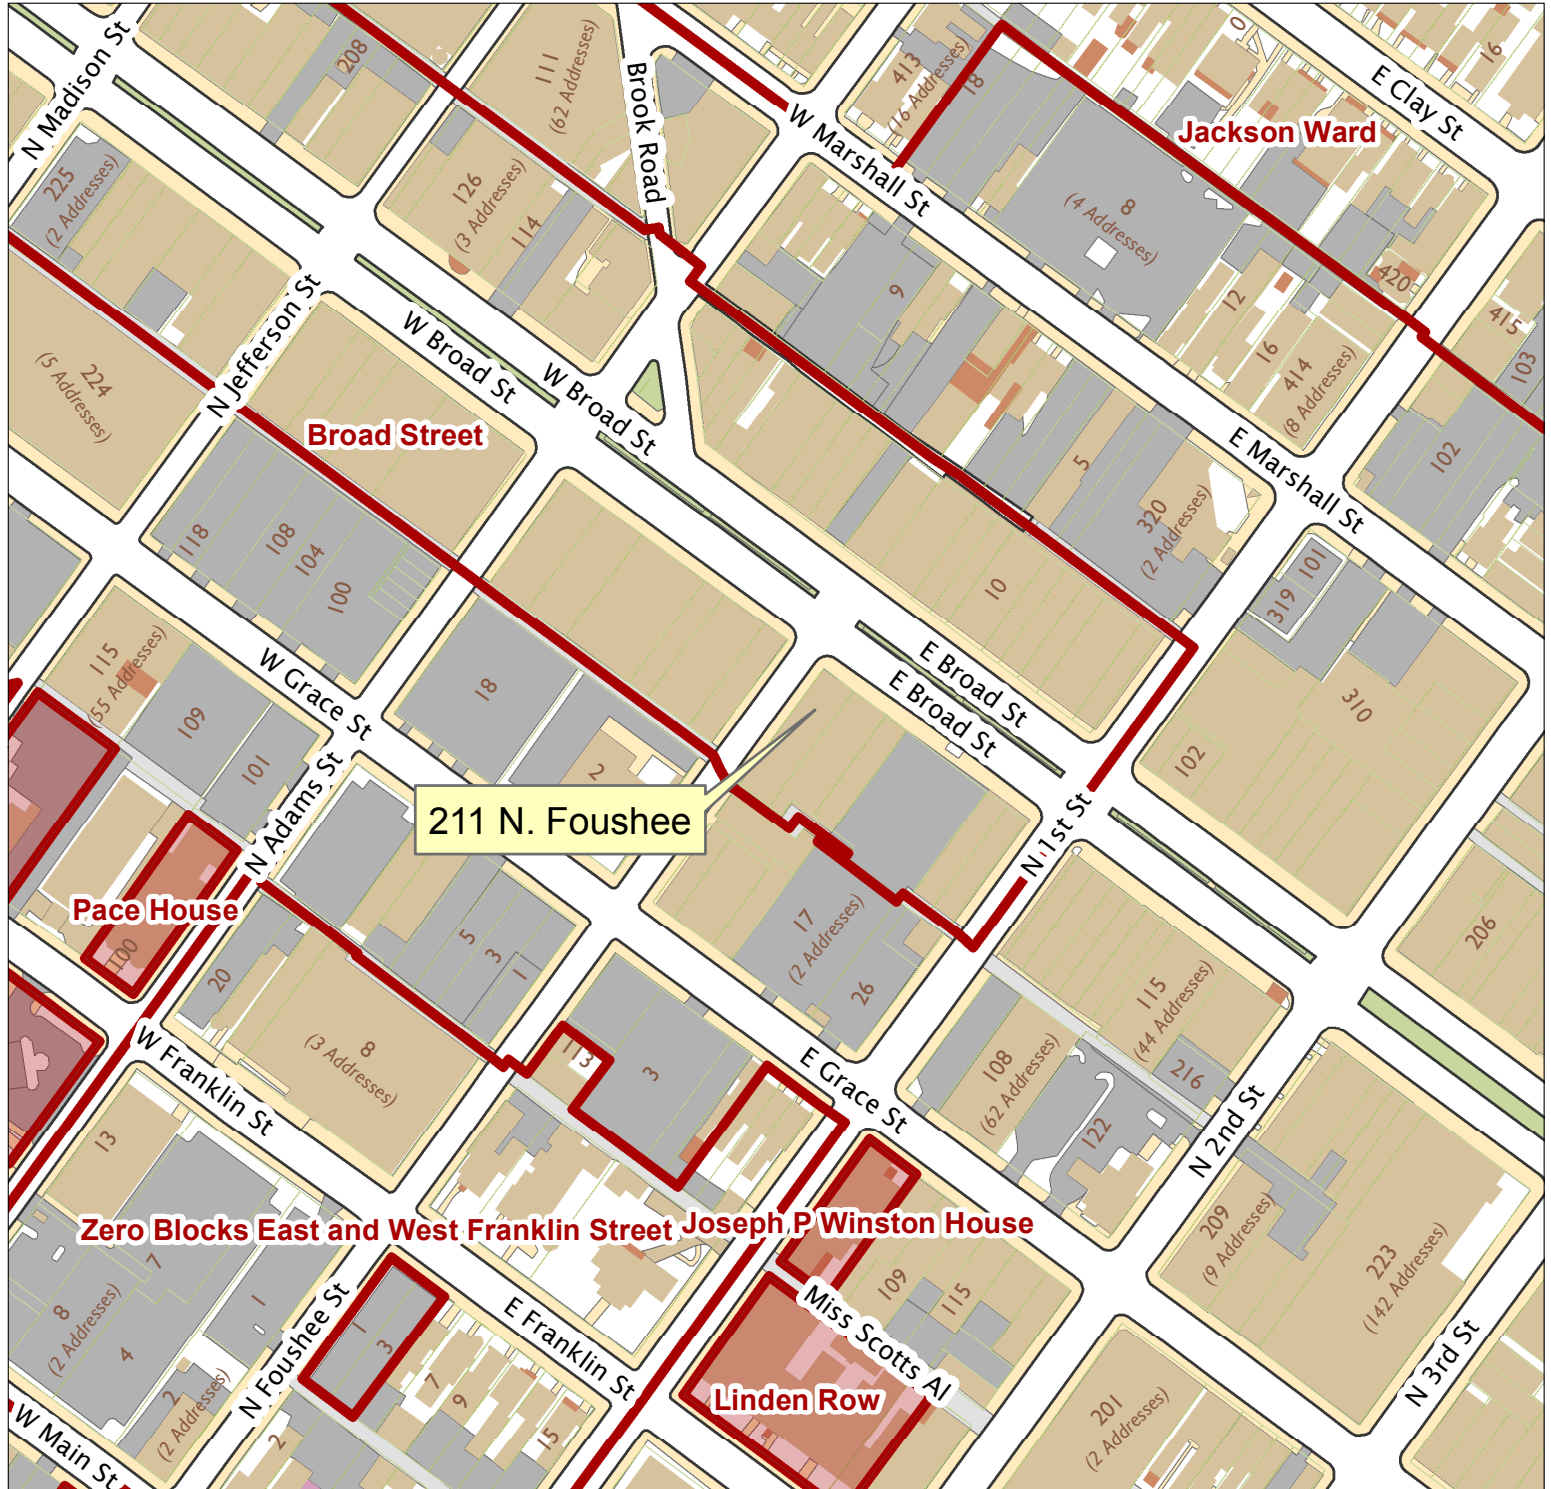

211 N. Foushee Street

City of Richmond, VA

Geographic Information Systems

211 N. Foushee

Pace House

Zero Blocks East and West Franklin Street Joseph P Winston House

Linden Row

Jackson Ward

Broad Street

1 inch = 200 feet

Map printed by jeffricr on 2018.02.02.

Document Path: \\Dit-file02-pv\commdev\S\PDR\Planning & Preservation\CAR\Applications\Base Maps\Base Map.mxd

Disclaimer:
The City of Richmond assumes no liability either for any errors, omissions, or inaccuracies in the information provided regardless of the cause of such or for any decision made, action taken, or action not taken by the user in reliance upon any maps or information provided herein.

Location Reference