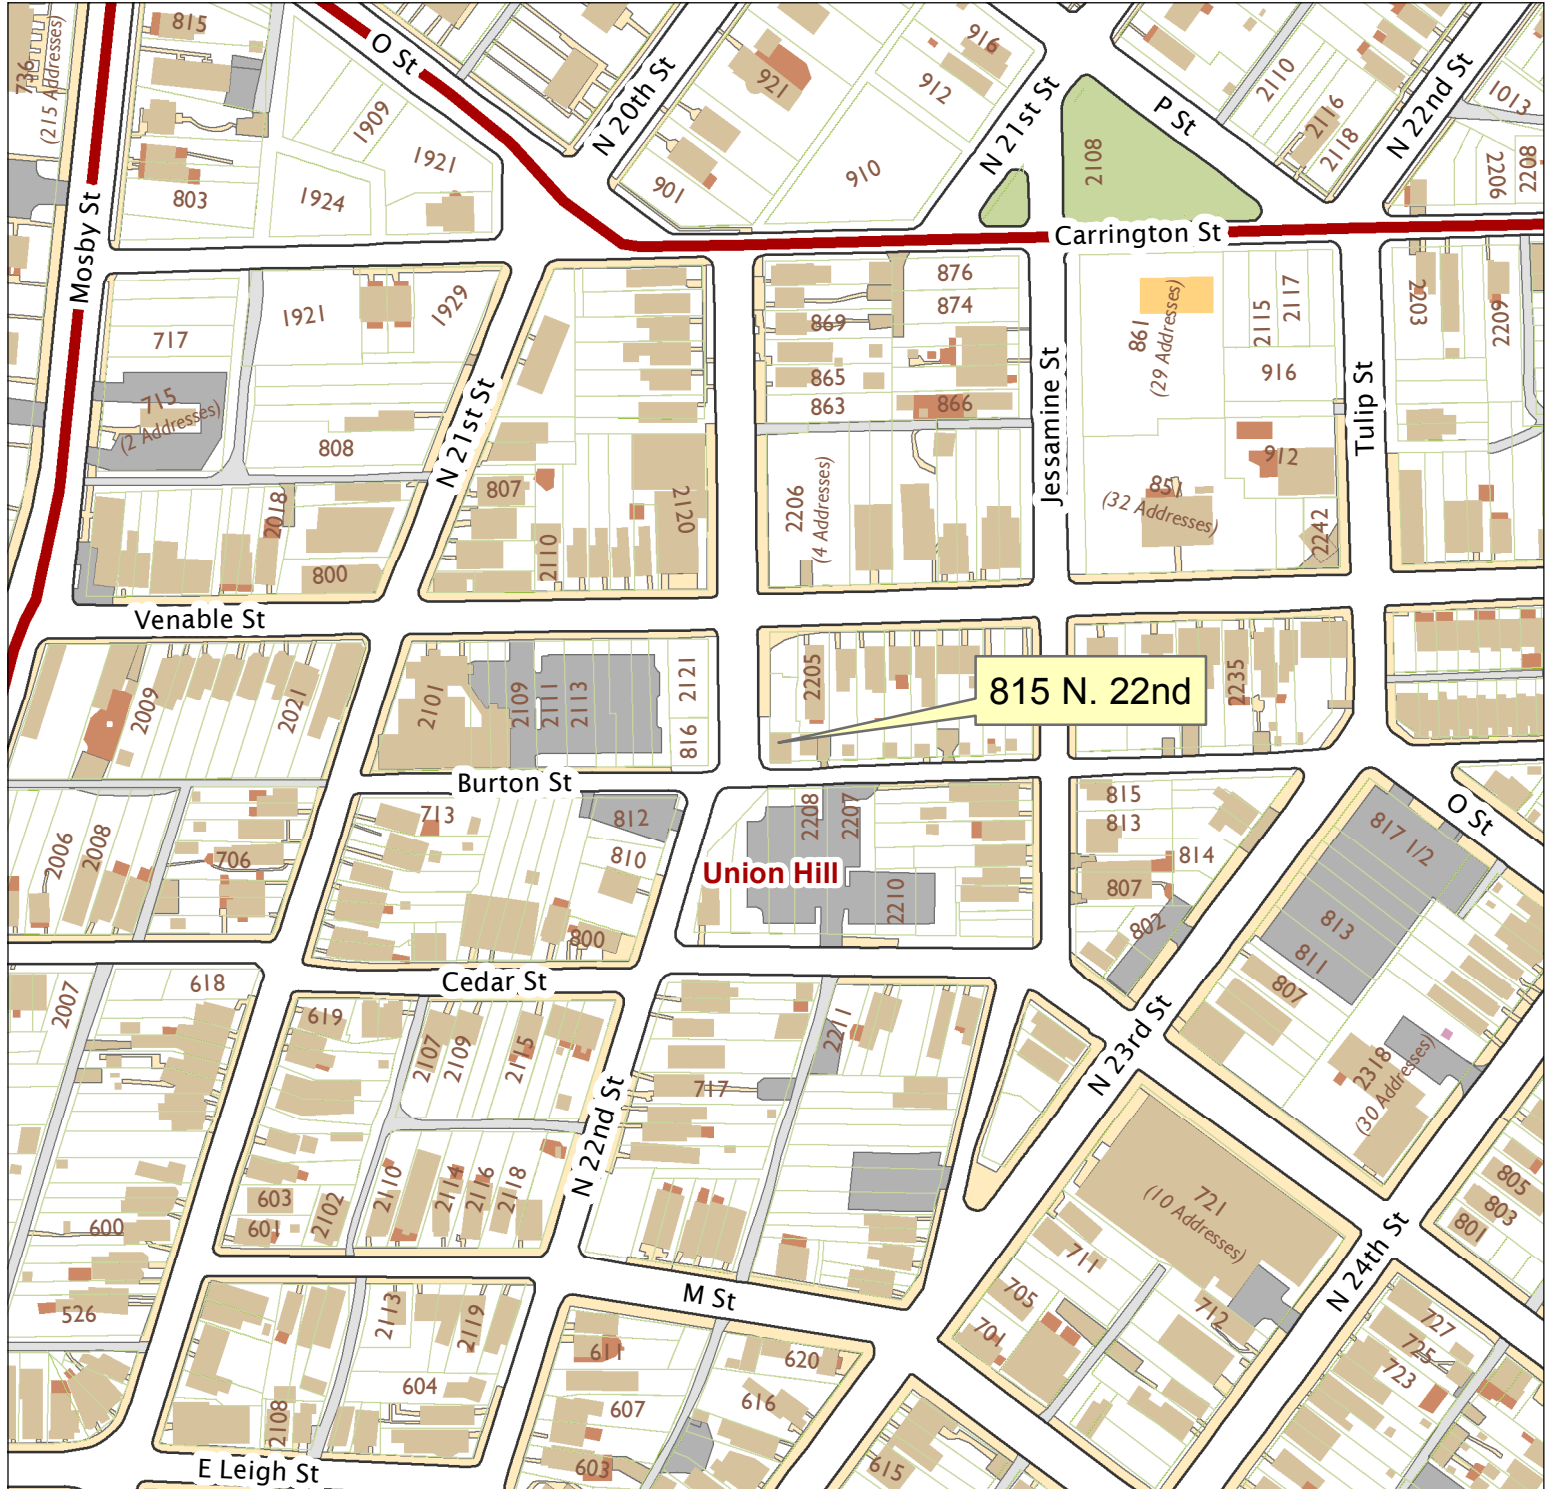

815 N. 22nd Street

City of Richmond, VA

Geographic Information Systems

Map printed by jonescl2 on 2018.09.11.

Document Path: G:\PDR\Planning & Preservation\CAR\Meetings\00 Current Meeting\Base Maps\Tools\Base Map.mxd

Disclaimer:
The City of Richmond assumes no liability either for any errors, omissions, or inaccuracies in the information provided regardless of the cause of such or for any decision made, action taken, or action not taken by the user in reliance upon any maps or information provided herein.