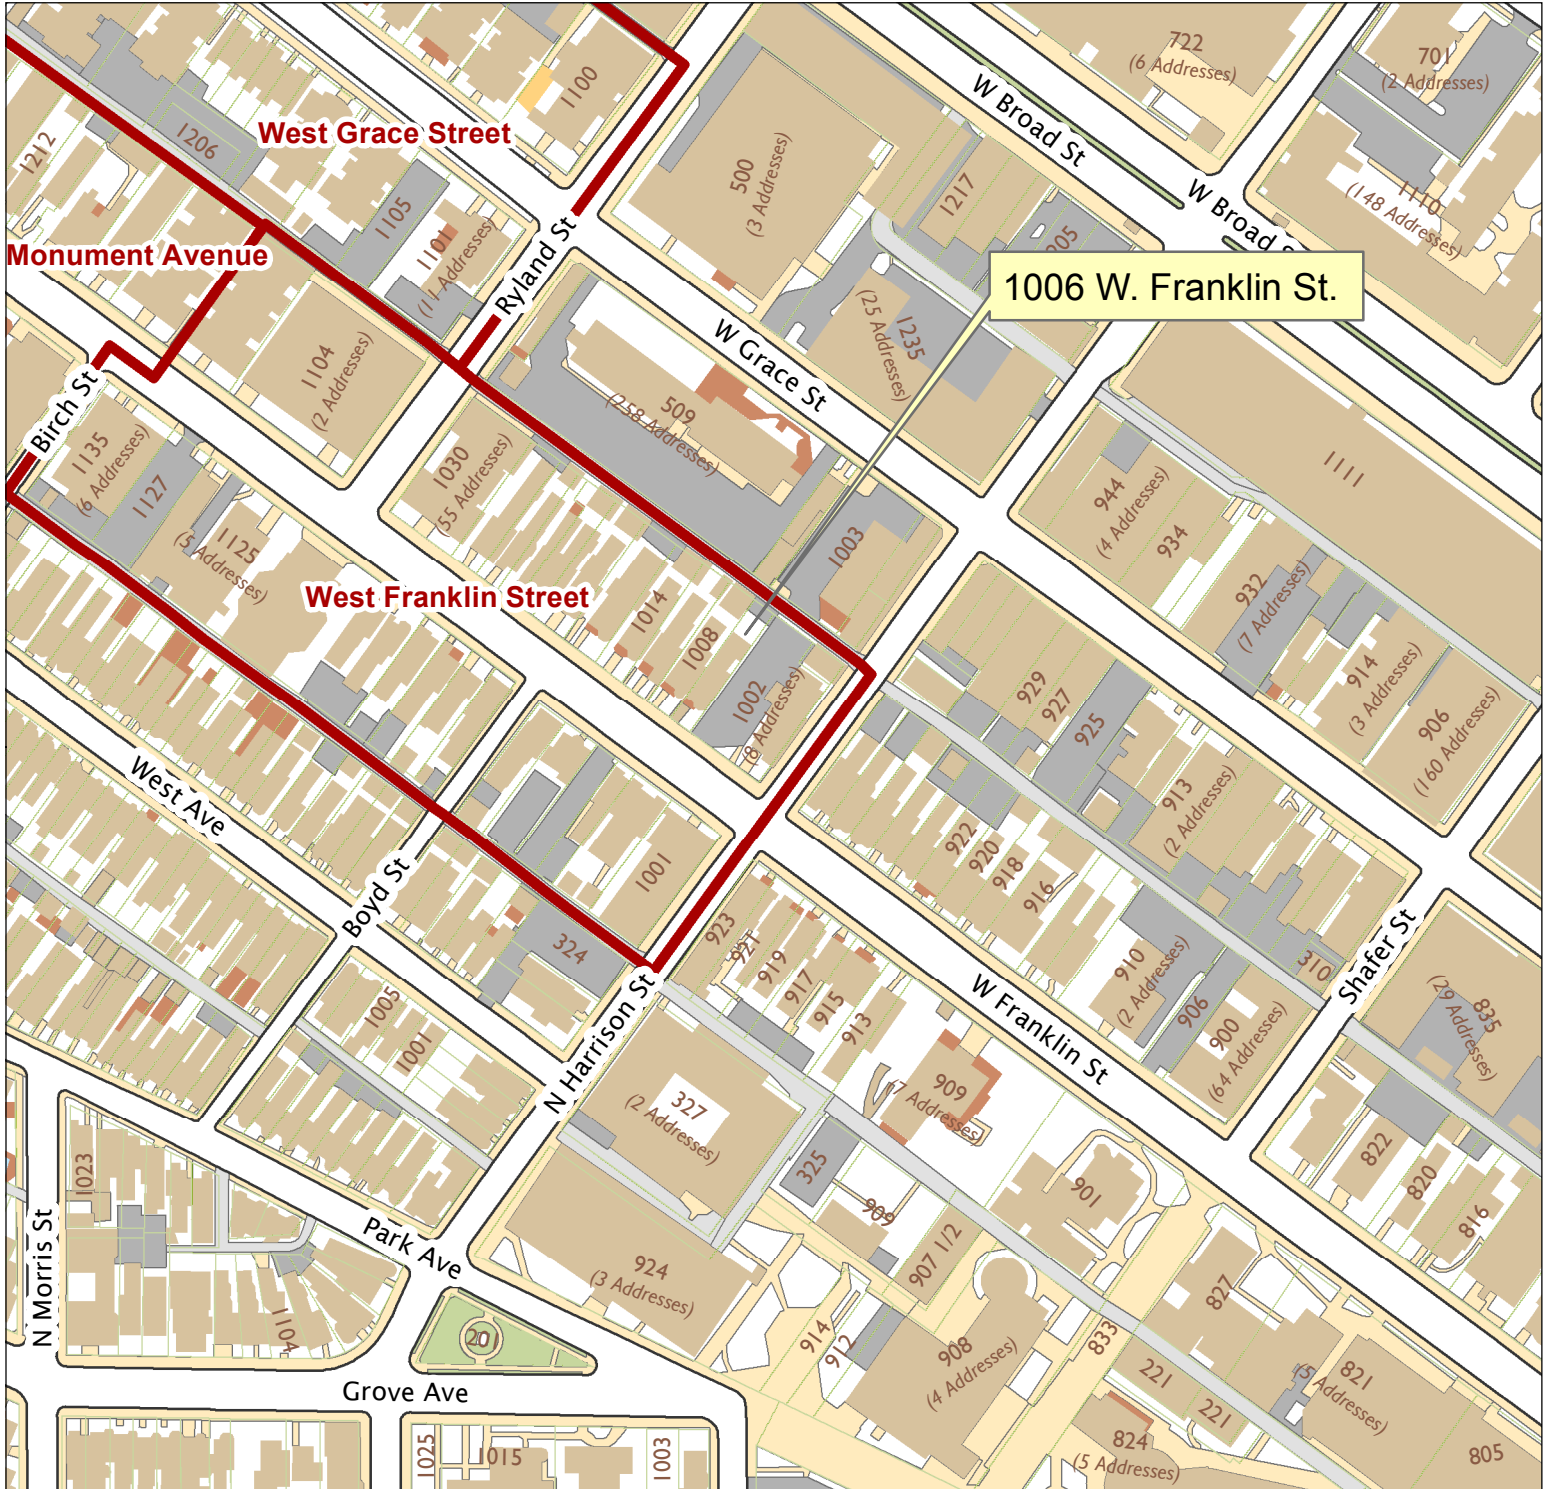

1006 West Franklin Street

City of Richmond, VA

Geographic Information Systems

1 inch = 200 feet

Map printed by jonesl2 on 2019.01.30.

Document Path: G:\PDR\Planning & Preservation\CAR\Meetings\00 Current Meeting\Base Maps\Tools\Base Map.mxd

Disclaimer:

The City of Richmond assumes no liability either for any errors, omissions, or inaccuracies in the information provided regardless of the cause of such or for any decision made, action taken, or action not taken by the user in reliance upon any maps or information provided herein.

Location Reference