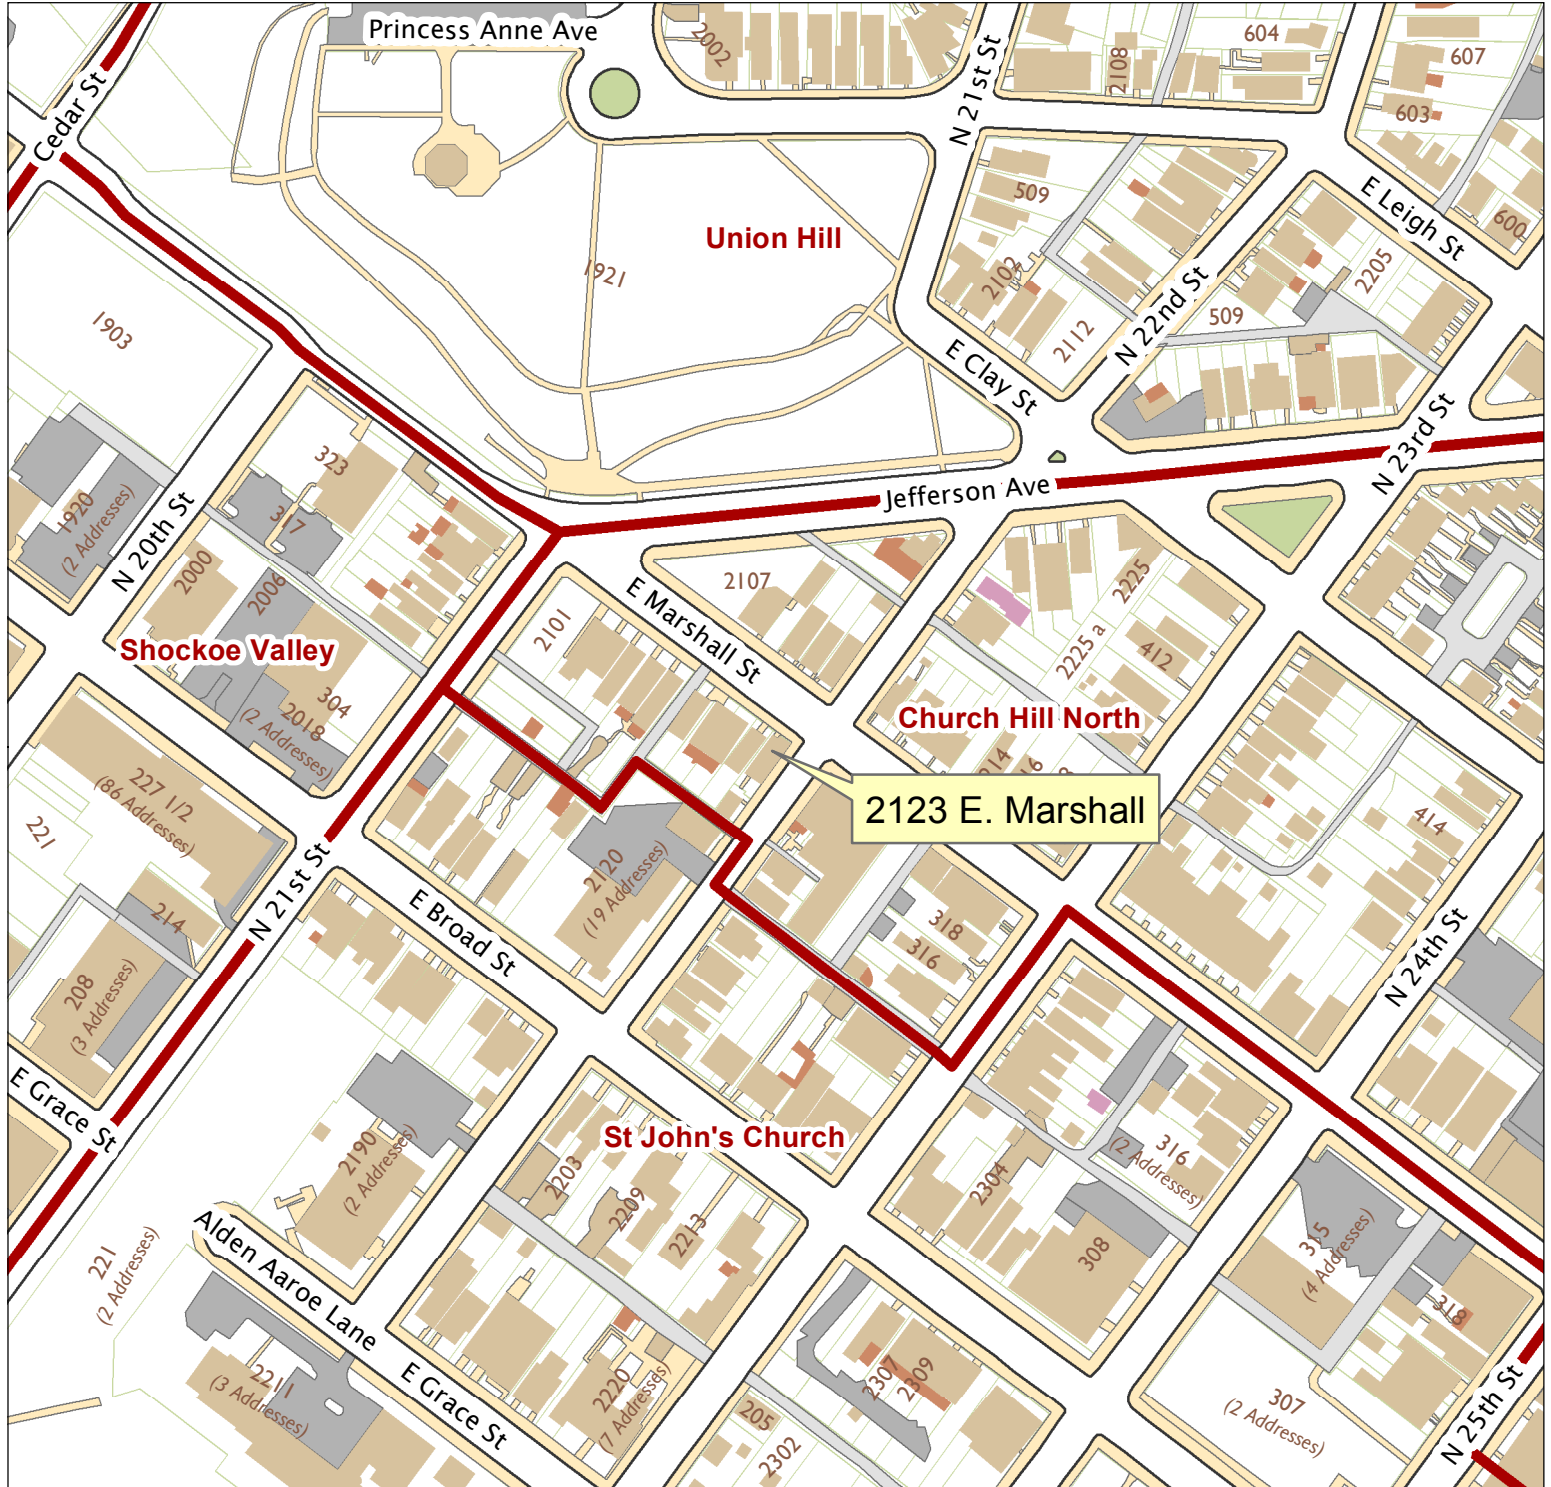

2123 E. Marshall Street

City of Richmond, VA

Geographic Information Systems

1 inch = 200 feet

Map printed by palmquwd on 2015.10.12.

Document Path: G:\PDR\Planning & Preservation\CAR\Applications\Base Maps\Base Map.mxd

Disclaimer:

The City of Richmond assumes no liability either for any errors, omissions, or inaccuracies in the information provided regardless of the cause of such or for any decision made, action taken, or action not taken by the user in reliance upon any maps or information provided herein.

Location Reference