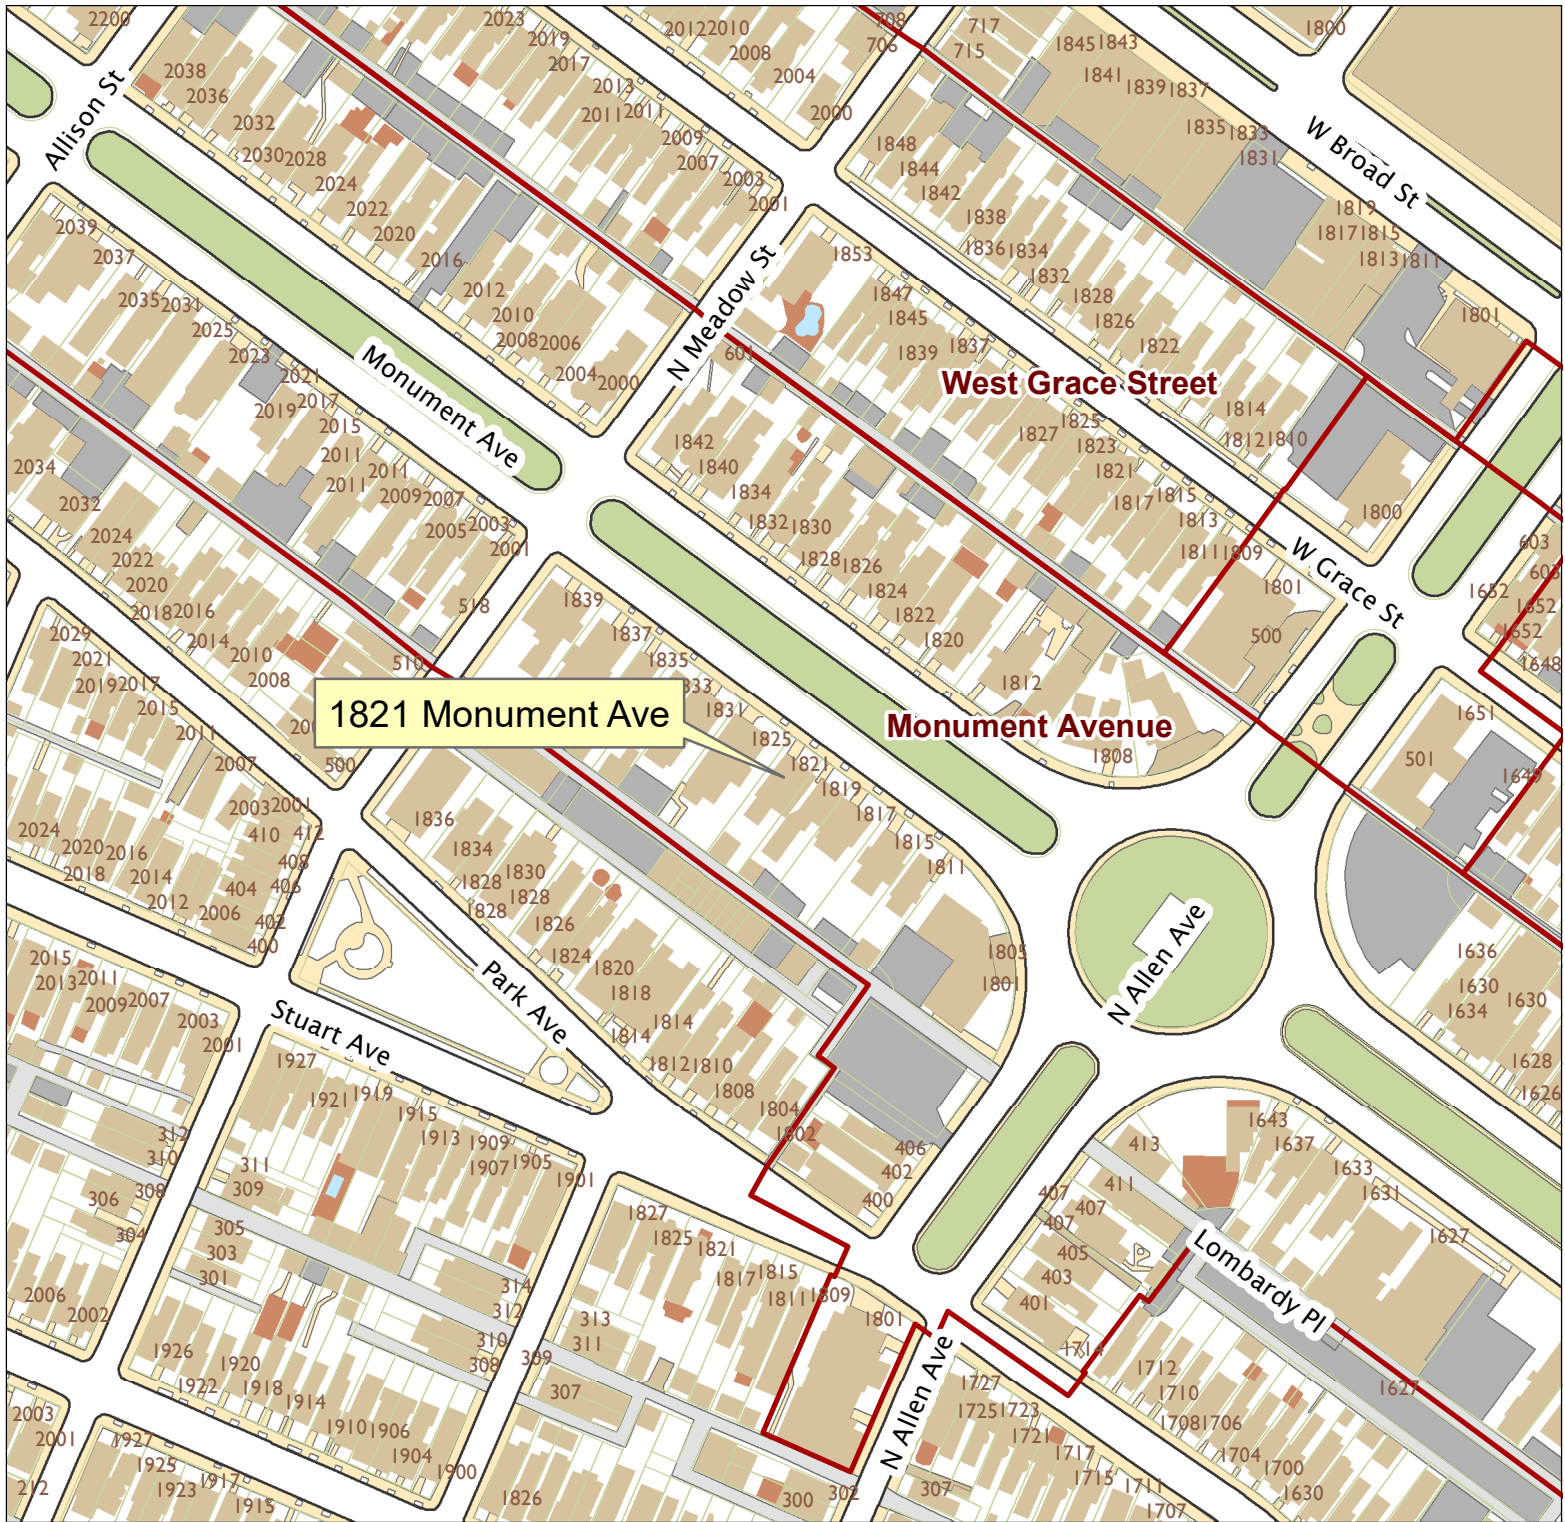

# 1821 Monument Avenue

City of Richmond, VA

Geographic Information Systems

1821 Monument Ave

West Grace Street

Monument Avenue

N Allen Ave

Lombardy Pl

Location Reference

Map printed by jeffric on 2019.04.30.

Document Path: \\Dit-file02-pv\commdev\$\PDR\Planning & Preservation\CAR\Meetings\00 Current Meeting\Base Maps\Tools\Base Map - COPY.mxd

Disclaimer:  
The City of Richmond assumes no liability either for any errors, omissions, or inaccuracies in the information provided regardless of the cause of such or for any decision made, action taken, or action not taken by the user in reliance upon any maps or information provided herein.