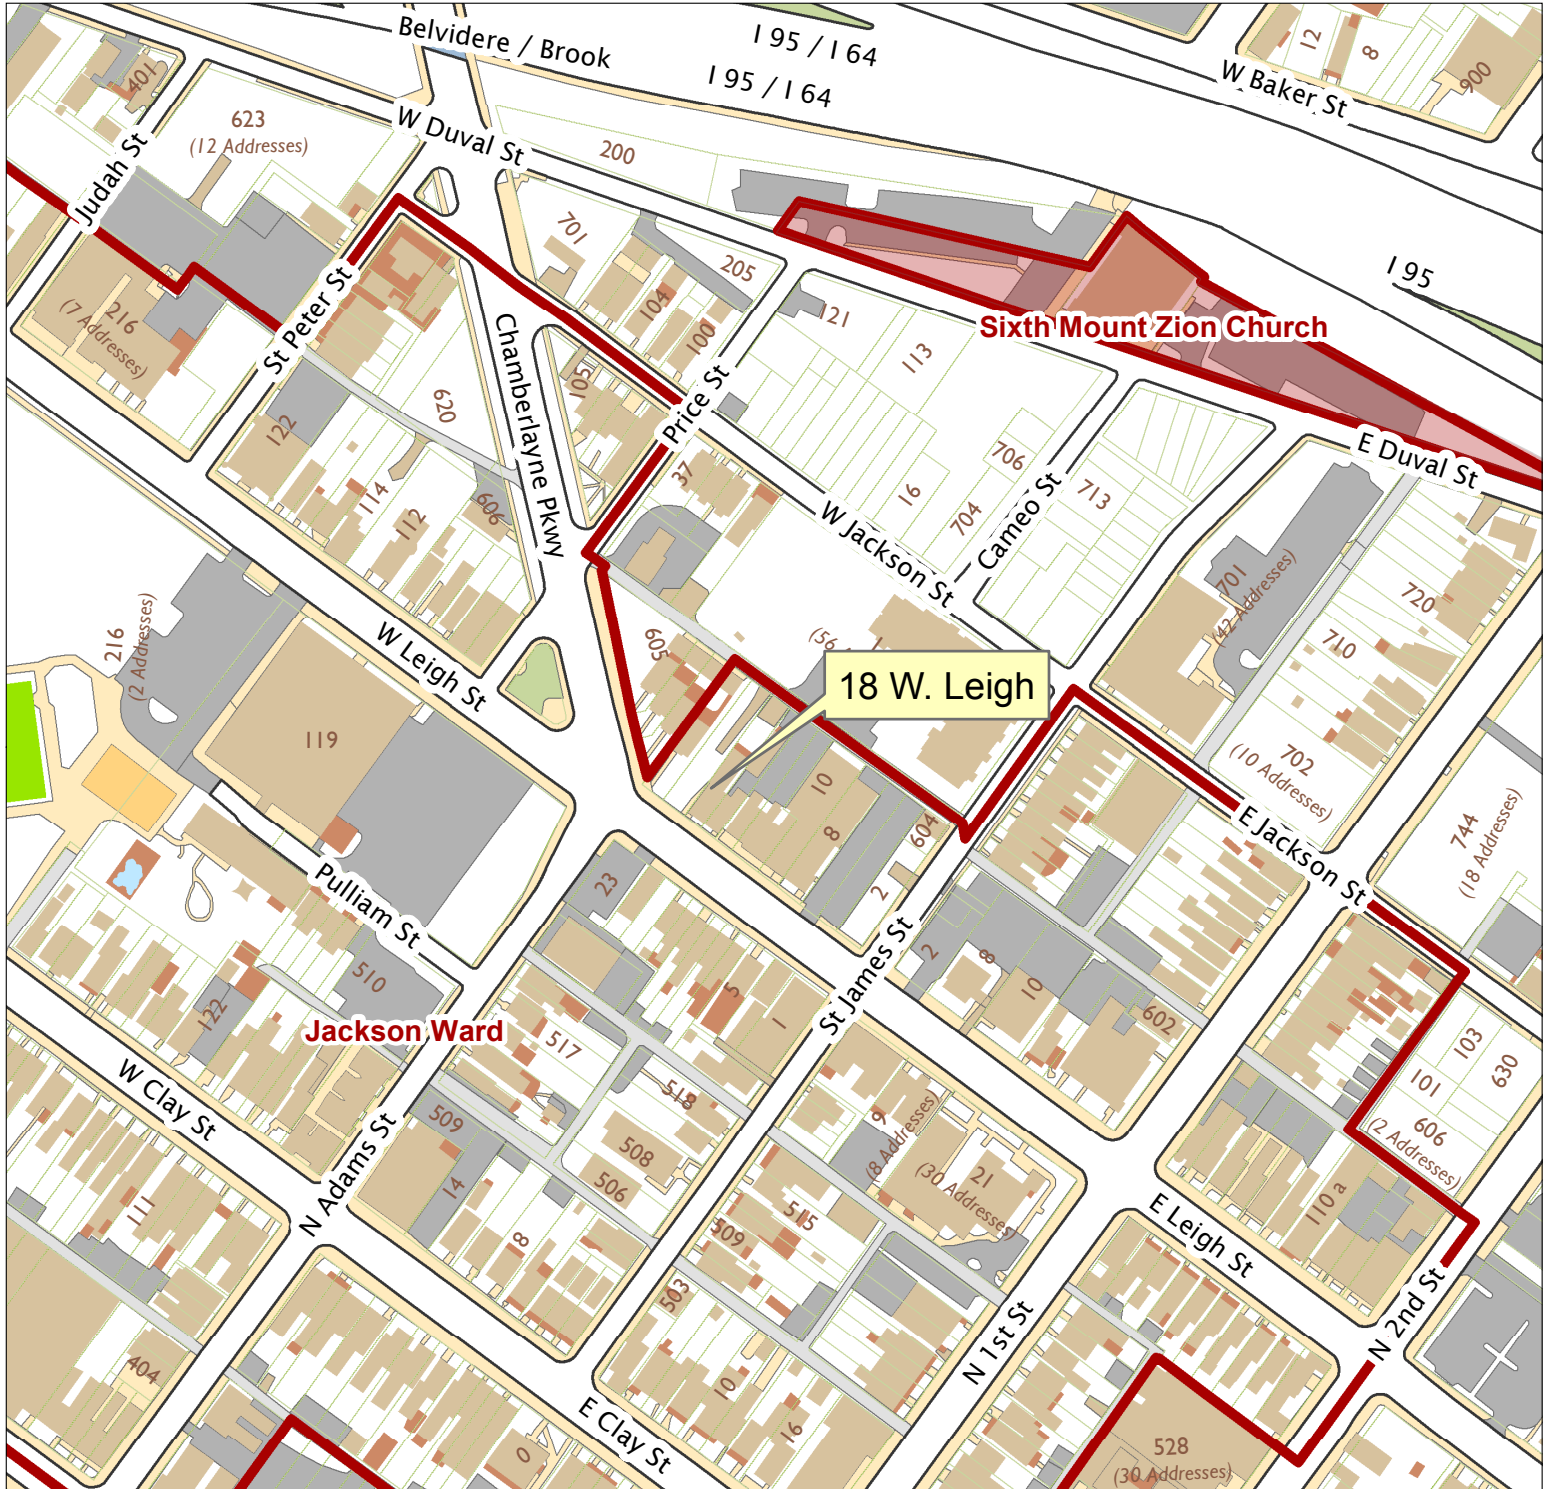

18 W. Leigh Street

City of Richmond, VA

Geographic Information Systems

1 inch = 200 feet

Map printed by jeffricr on 2017.05.03.

Document Path: \\Dit-file02-pv\commdev\$\PDR\Planning & Preservation\CAR\Applications\Base Maps\Base Map.mxd

Disclaimer:

The City of Richmond assumes no liability either for any errors, omissions, or inaccuracies in the information provided regardless of the cause of such or for any decision made, action taken, or action not taken by the user in reliance upon any maps or information provided herein.

Location Reference