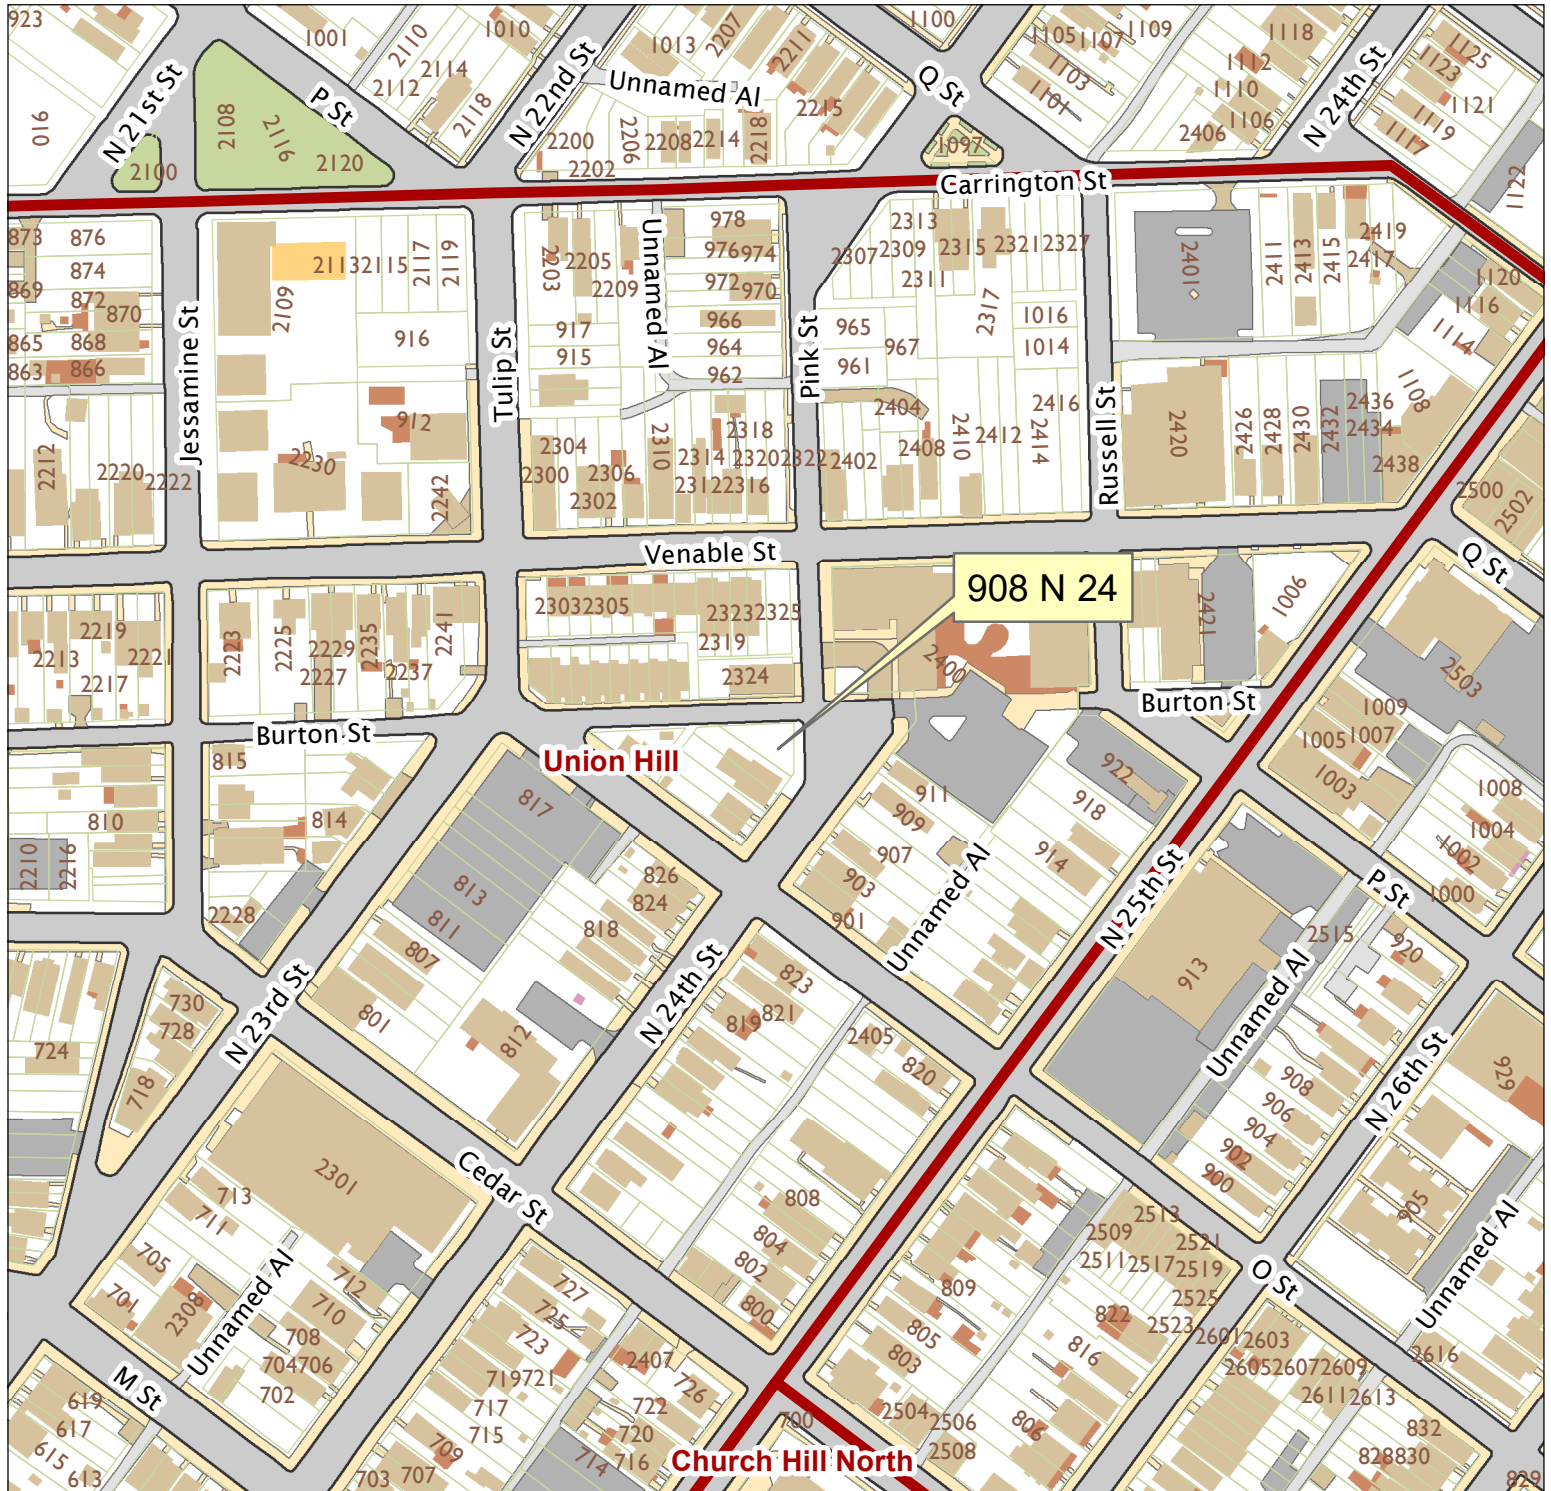

908 N. 24th Street

City of Richmond, VA

Geographic Information Systems

1 inch = 200 feet

Map printed by jonescl2 on 2019.03.07.

Document Path: G:\PDR\Planning & Preservation\CAR\Meetings\00 Current Meeting\Base Maps\Tools\Base Map.mxd

Disclaimer:
The City of Richmond assumes no liability either for any errors, omissions, or inaccuracies in the information provided regardless of the cause of such or for any decision made, action taken, or action not taken by the user in reliance upon any maps or information provided herein.

Location Reference